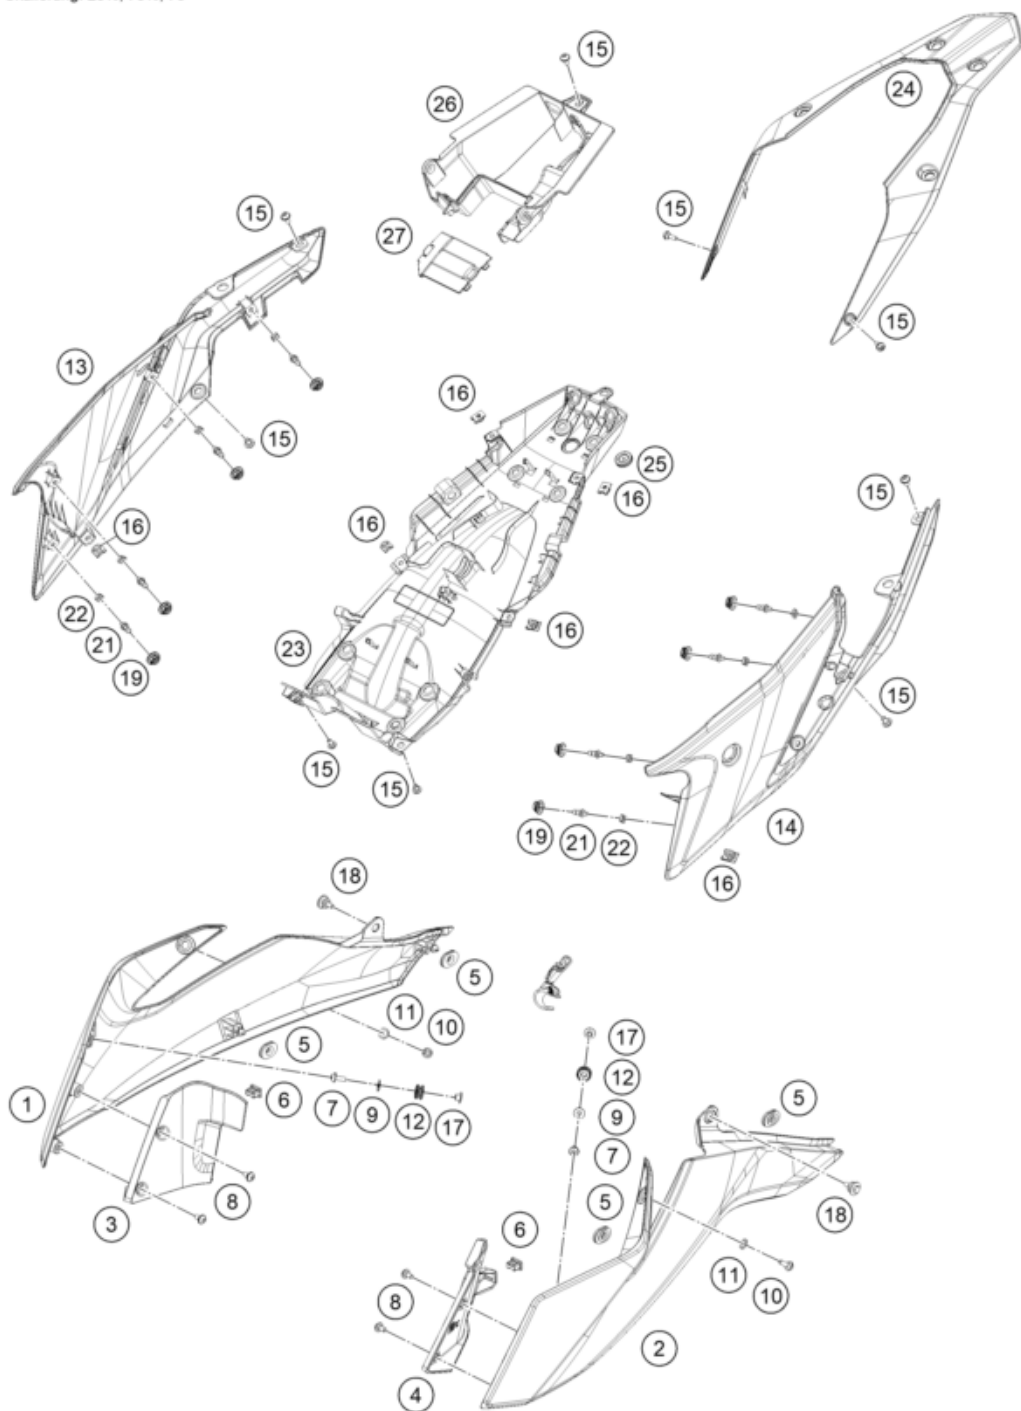

Skalierung: 25%, 75%, 75

Pos	Part Number	Description	Additional Text	Quantity
1	95808051000C1A	ADV 250 TANK SPOILER RH BLKGLO	with decal	1.00
2	95808050000C1A	ADV 250 TANK SPOILER LH BLKGLO	with decal	1.00
3	95808025000	Inner cover, top right		1.00
4	95808026000	Inside cover left		1.00
5	90108060003	GROMMET		4.00
6	90108060002	DAMP. RUBBER II RADIATOR PROT		2.00
7	90808043000	SPECIAL SCREW M6X1X16		2.00
8	93008040000	Screw M6X1X13		4.00
9	J125060005	washer plain id-6.2xod16xthk1x		2.00
10	J031060166	screw butn hd-m6x1xl 16xblkxst		2.00
11	93009059000	Washer nylon		2.00

12	95807013060	Tank bushing		2.00
13	95808042000	COWL SEAT LOWER RH		1.00
14	95808041000	rear cover		1.00
15	93008020060	Screw M6X1X9		9.00
16	93008084010	Range change metal nut M6		2.00
17	95807013070	Tank bushing		2.00
18	J025060196	bolt flange-m6x1x19xbrightxst		2.00
19	93011068010	Rubber grommet ignition lock c		6.00
21	95808041010	Pin quick release		8.00
22	95808041020	Special nut		8.00
23	95808019000	rear lower part		1.00
24	95808013000C1A	ADV250 SEAT COWL UPPER BLK GLO	with decal	1.00
25	95808019010	Rubber grommet, wire support s		1.00
26	95808023000	Rear part inner cover		1.00
27	95808023010	Starter relay cover		1.00