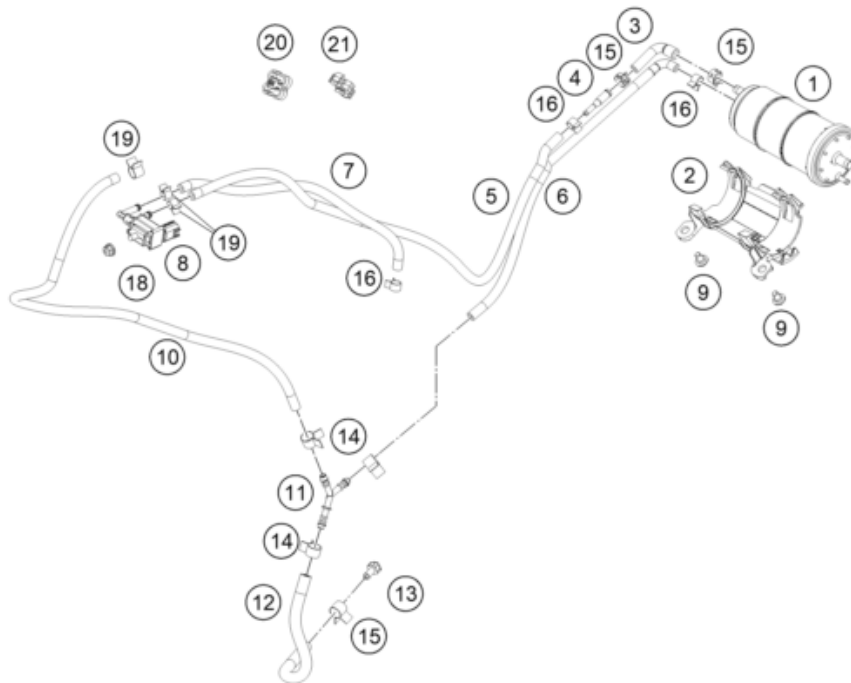

Skalierung: 25%, 75%

Pos	Part Number	Description	Additional Text	Quantity
1	95815001000	Activated charcoal filter		1.00
2	95815002000	holder plate		1.00
3	95815022105	Pre-formed hose 7x13 L=105mm		1.00
4	90207016004	CONNECTOR TUBE EVAP		1.00
5	95815000660	Hose, ACF purge valve		1.00
6	95815000218	Act. charcoal filter hose 4x10		1.00
7	95815000312	Act. charcoal filter hose 4x10		1.00
8	90607830000	Valve purge		1.00
9	93008020060	Screw M6X1X9		2.00
10	95815000790	Act. charcoal filter hose 5,5x		1.00
11	90507015000	CONNECTOR Y SHAPE		1.00
12	95815000240	PIPE DRAIN		1.00
13	90515011000	PLUG FUEL DRAIN		1.00
14	90507017000	HOSE CLAMP		3.00
15	90607017003	SPRING BAND CLAMP D13		3.00
16	J300000801000	Spring clip 9.5		2.00
18	J926060006	nut hex flanged		1.00
19	90107018011	CLAMP 10MM		3.00
20	95813046000	Hose guide		1.00
21	95815046000	Hose guide		1.00