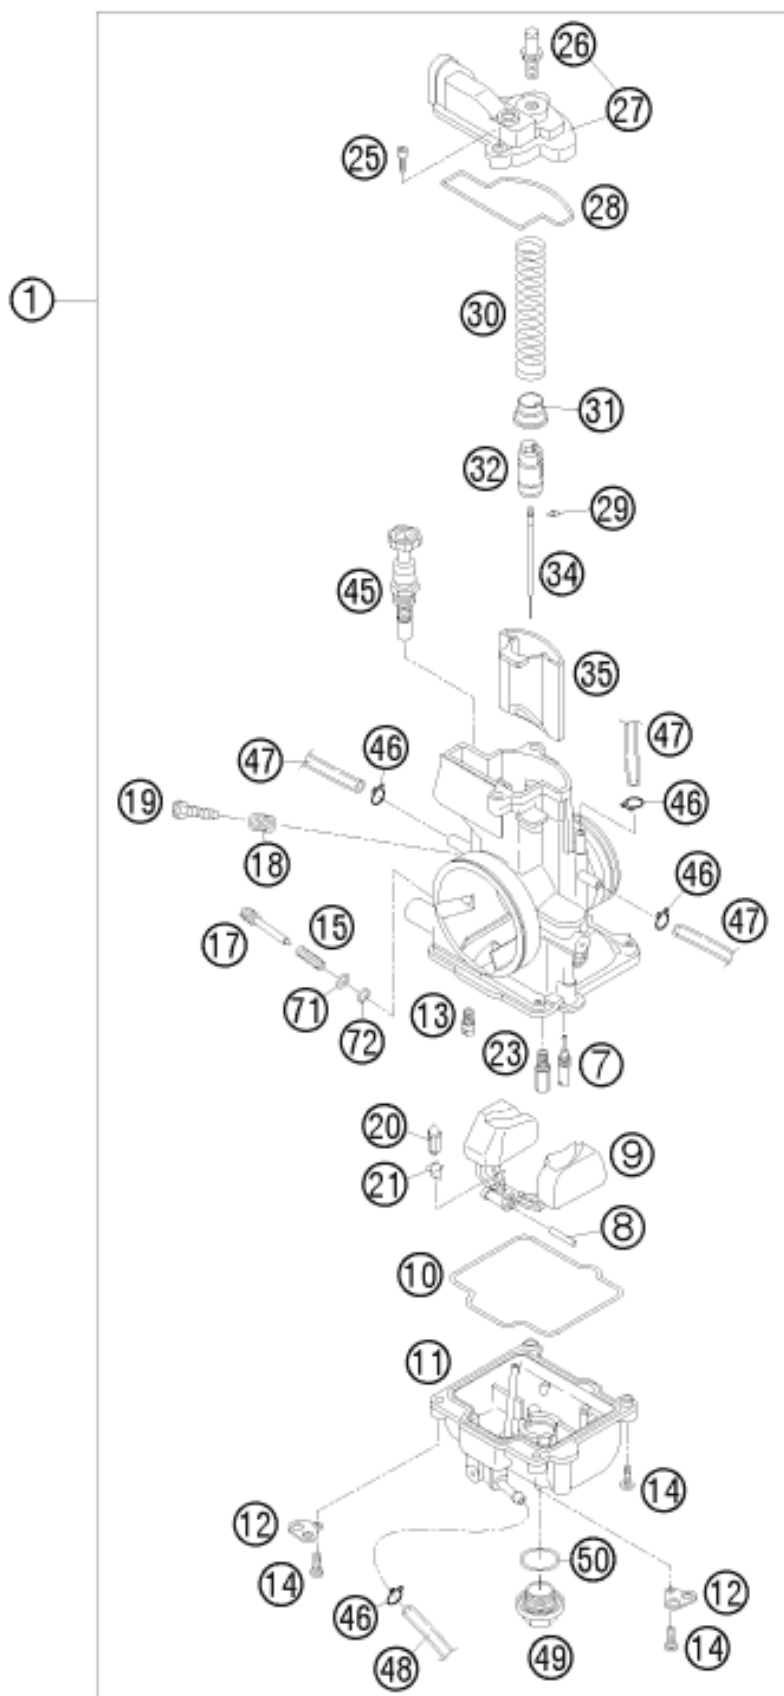

ACHTUNG !!!
Vor dem Einbau des Vergasers,
Bedüsung kontrollieren.

CAUTION !!!
Before mounting the carburetor,
check the jetting.

Pos	Part Number	Description	Additional Text	Quantity
1*	54831101644	CARBURETOR KEIHIN PWK36S 08		1.00
7	54531607035	IDLE JET 35 KEIHIN	125/200 EXC	0.00
7	54531607038	IDLE JET 38 KEIHIN	450-650 FE+FS	0.00
7	54531607040	IDLE JET 40 KEIHIN	450 SMR	0.00
7	54531607042	IDLE JET 42 KEIHIN	525 SMR	0.00
7	54531607045	IDLE JET 45 KEIHIN	200 MXC/EXC-USA	0.00
7	54531607048	IDLE JET 48 KEIHIN	125 SX	0.00
7	54531607050	IDLE JET 50 KEIHIN		0.00
8	57331008000	ARM PIN FLOAT		1.00
9	57331009000	FLOAT CPL.		1.00
10	54831010000	GASKET FLOAT CHAMBER		1.00
11	54831011000	FLOAT CHAMBER PWK38-S AG		1.00
12	54531612100	RETAINING PLATE FOR BLEEDER		2.00
13*	54831051085	STARTER JET 85 KEIHIN		0.00
14	0016040163	HH COLLAR SCREW M 4X16 WS=6		4.00
15	54531615000	SPRING FOR ADJUSTMENT SCREW		1.00
17	54531617000	ADJUSTMENT SCREW		1.00
18	54631118000	SPRING		1.00
19	54631219100	ADJUSTMENT SCREW M 5		1.00
20	54631220000	FLOAT NEEDLE		1.00
21	54531621000	CLAMP		1.00
23	54531623150	MAIN JET 150 KEIHIN		0.00
23	54531623152	MAIN JET 152 KEIHIN		0.00
23	54531623155	MAIN JET 155 KEIHIN		0.00
23	54531623158	MAIN JET 158 KEIHIN		0.00
23	54531623160	MAIN JET 160 KEIHIN	MXC, EXC	0.00
23	54531623162	MAIN JET 162 KEIHIN		0.00
23	54531623165	MAIN JET 165 KEIHIN	SX	0.00
23	54531623168	MAIN JET 168 KEIHIN	SX	0.00
23	54531623170	MAIN JET 170 KEIHIN		0.00
23	54531623172	MAIN JET 172 KEIHIN		0.00
23	54531623175	MAIN JET 175 KEIHIN	250 EXC EU+AUS, 300 MXC, EXC	0.00
23	54531623178	MAIN JET 178 KEIHIN	200 MXC/EXC-USA	0.00
23	54531623180	MAIN JET 180 KEIHIN	200 EXC-EU/AUS	0.00
23	54531623182	MAIN JET 182 KEIHIN	250 EXC USA	0.00
25	54831025000	SPECIAL-AH-SCREW M 4X12		2.00
26	54831029000	THROTTLE CALBE HOLDER M6X0,75		1.00
27	54831127000	CARBURETOR COVER PWK36-S AG	MXC, EXC	1.00
28	54831028000	GASKET FOR CARBURETOR COVER		1.00
29	54531629000	CLIP FOR JET NEEDLE		1.00
30	54831030000	SLIDING SPRING		1.00
31	54631231000	SPRING CAP		1.00
32	54631232000	NIPPLE		1.00
34	54831035300	JET NEEDLE KEIHIN N8RE 06		0.00
34	54831035000	JET NEEDLE KEIHIN N8RF 06		0.00
34	54831035100	JET NEEDLE KEIHIN N8RG 06		0.00
34	54831035400	JET NEEDLE KEIHIN N8RH 06		0.00
34	54831035500	JET NEEDLE KEIHIN N8RW 07		0.00
34	54831035600	JET NEEDLE KEIHIN N8RJ 07		0.00