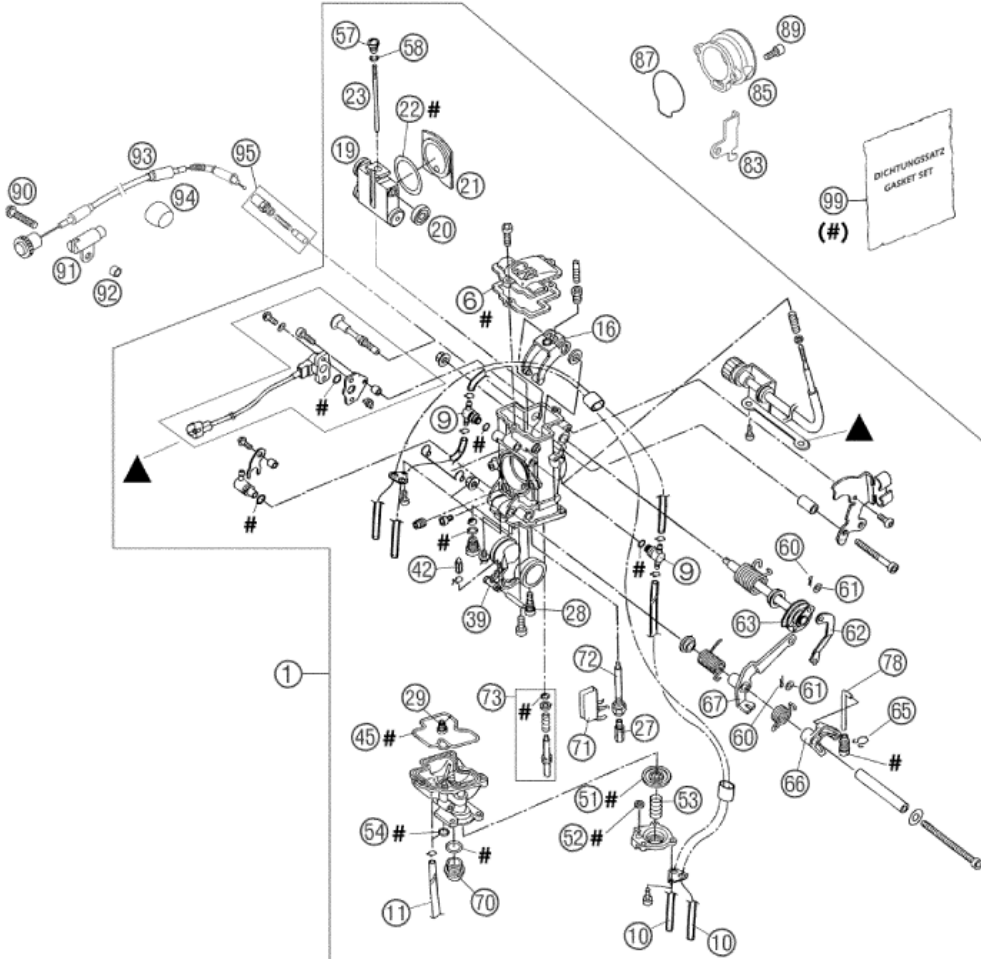

ACHTUNG !!!
Vor dem Einbau des Vergasers, Bedüsung kontrollieren.
CAUTION !!!
Before mounting the carburetor, check the jetting.

▲ **ACHTUNG !!!**
Vom Standardvergaser entfernen!
CAUTION !!!
Remove from standard-carburetor!

Pos	Part Number	Description	Additional Text	Quantity
1	59031001000	OBERROHR LINKS 07		1.00
6	59031028000	GASKET CARBURETOR COVER		1.00
9	59031083000	T-JOINT BREATHER HOSE		2.00
10	31007007101	PVC-HOSE 4X6MM		2.20
11	52031137001	PVC-HOSE 3X5MM		0.30
16	59031035051	LINK ARM THROTTLE VALVE CPL.		1.00
19	59031035015	THROTTLE VALVE 15 CPL.		1.00
20	59031035050	BUSHING THROTTLE VALVE		1.00
21	59031035053	GASKET PLATE THROTTLE VALVE		1.00
22	59031035052	GASKET WASHER THROTTLE VALVE		1.00
23	590310340VR	JET NEEDLE KEIHIN OBDVR	450 MXC, EXC	1.00
23	590310340TM	JET NEEDLE KEIHIN OBDTM		0.00
23	590311340VR	JET NEEDLE OBEVR		0.00
23	59031023000	JET NEEDLE KEIHIN OBEVP		0.00