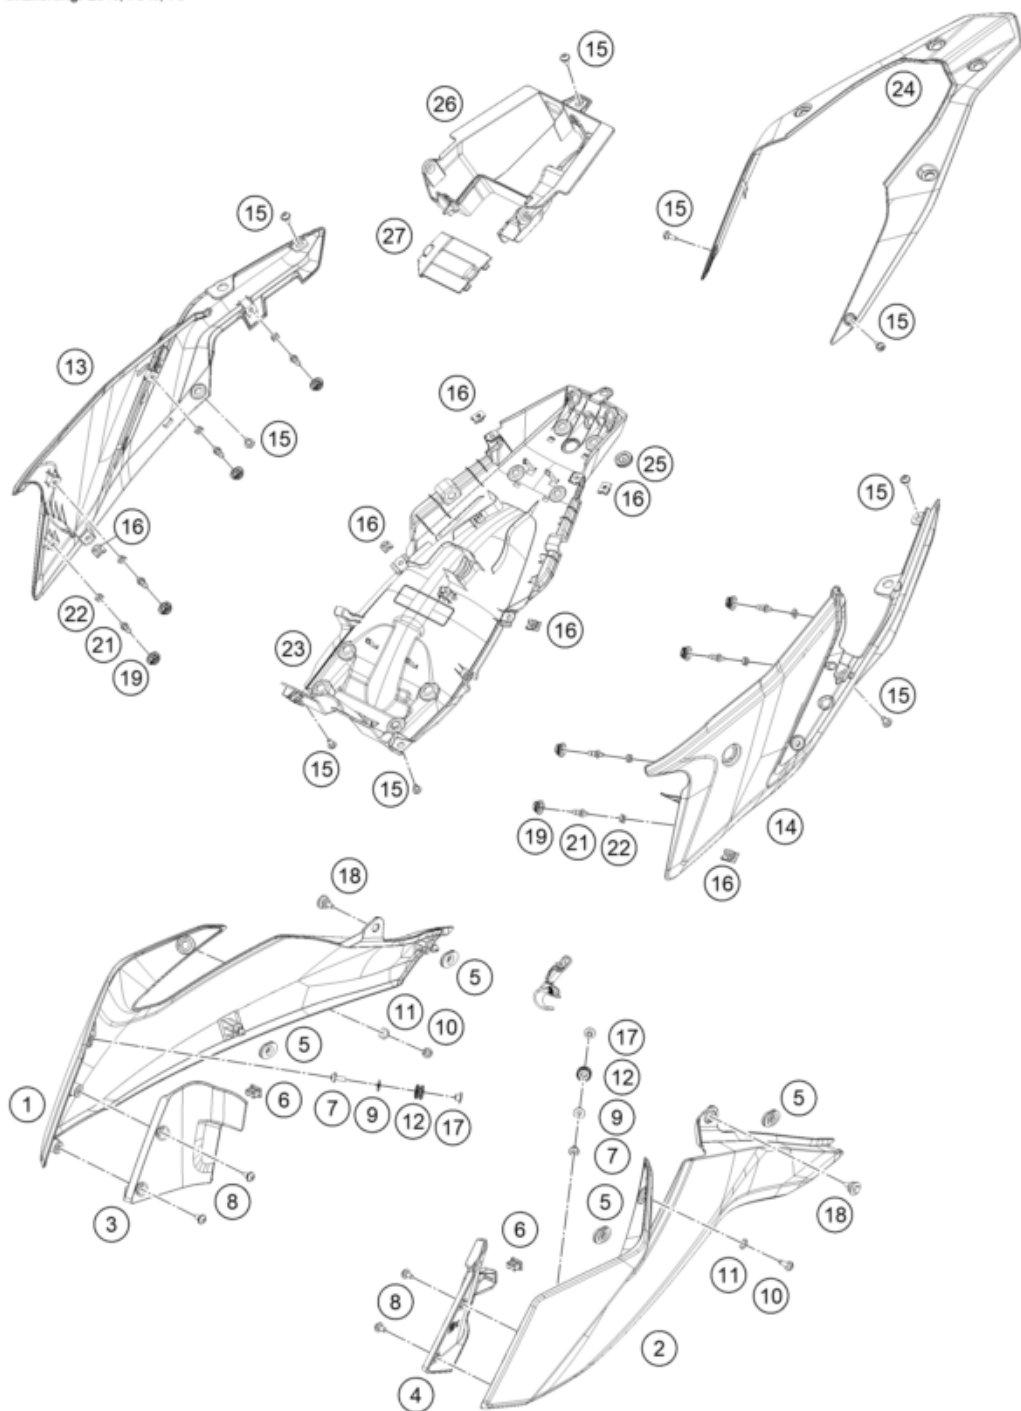

Skalierung: 25%, 75%, 75

Pos	Part Number	Description	Additional Text	Quantity
1	95808051000EBA	ADV 250 TANK SPOILER RH ECORG	with decal	1.00
2	95808050000EBA	ADV 250 TANK SPOILER LH ECORG	with decal	1.00
3	95808025000	Inner cover, top right		1.00
4	95808026000	Inside cover left		1.00
5	90108060003	GROMMET		4.00
6	90108060002	DAMP. RUBBER II RADIATOR PROT		2.00
7	90808043000	SPECIAL SCREW M6X1X16		2.00
8	93008040000	Screw M6X1X13		4.00
9	J125060005	washer plain id-6.2xod16xthk1x		2.00
10	J031060166	screw butn hd-m6x1xl 16xblkxst		2.00
11	93009059000	Washer nylon		2.00

12	95807013060	Tank bushing		2.00
13	95808042000	COWL SEAT LOWER RH		1.00
14	95808041000	rear cover		1.00
15	93008020060	Screw M6X1X9		9.00
16	93008084010	Range change metal nut M6		2.00
17	95807013070	Tank bushing		2.00
18	J025060196	bolt flange-m6x1x19xbrightxst		2.00
19	93011068010	Rubber grommet ignition lock c		6.00
21	95808041010	Pin quick release		8.00
22	95808041020	Special nut		8.00
23	95808019000	rear lower part		1.00
24	95808013000EBA	ADV250 SEAT COWL UPP ELCORG+DE	with decal	1.00
25	95808019010	Rubber grommet, wire support s		1.00
26	95808023000	Rear part inner cover		1.00
27	95808023010	Starter relay cover		1.00