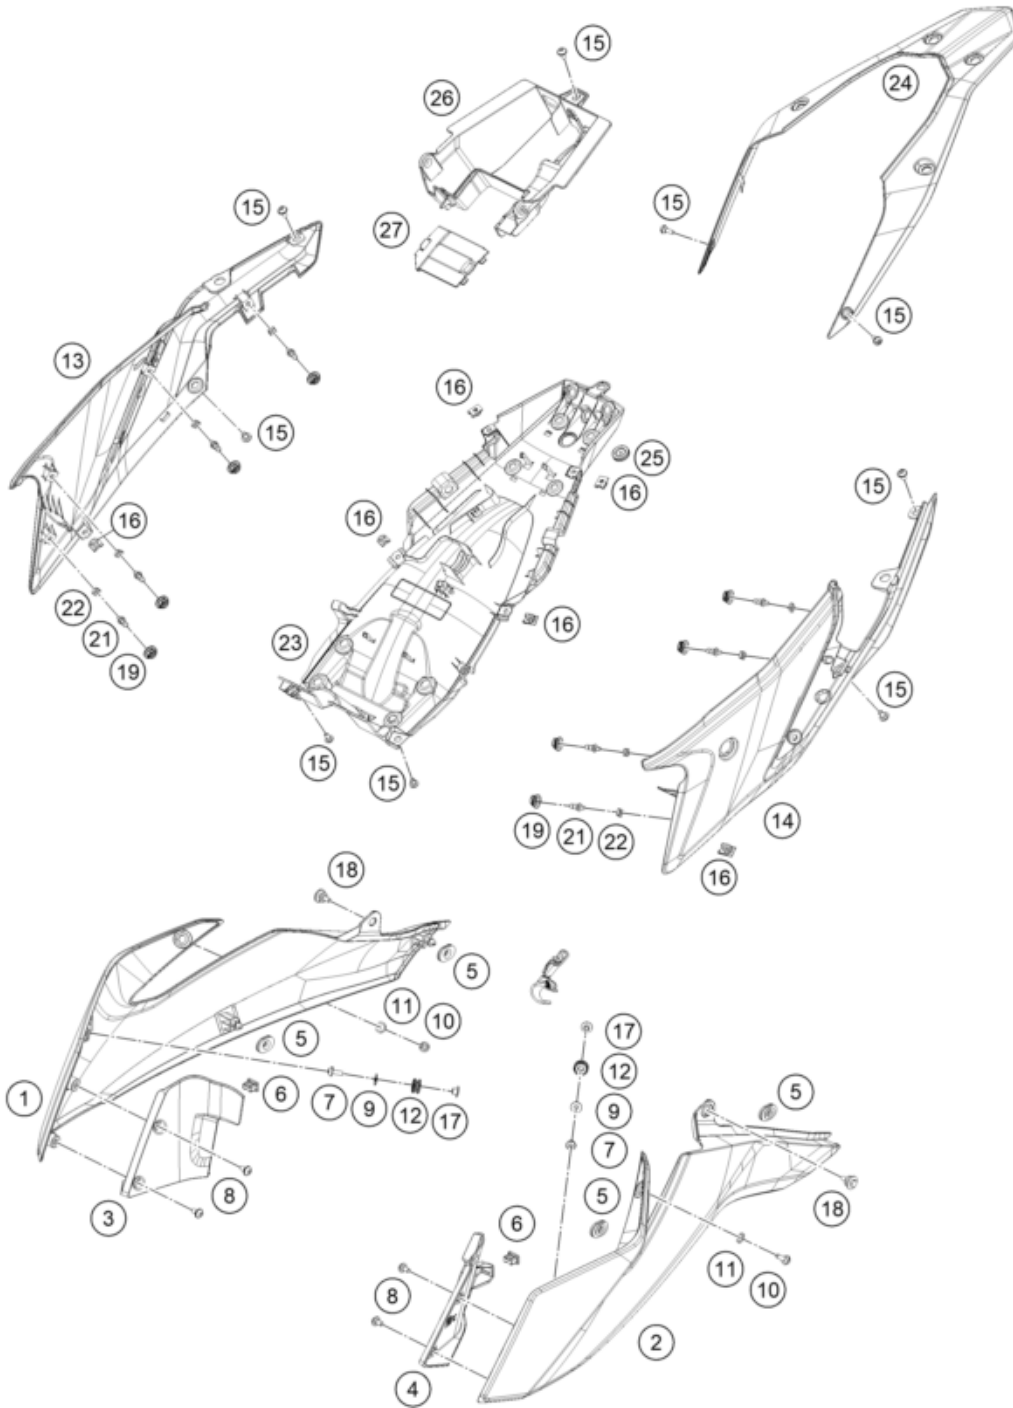

Skalierung: 25%, 75%, 75

Pos	Part Number	Description	Additional Text	Quantity
1	95808051000EBA	ADV 250 TANK SPOILER RH ECORG	with decal	1.00
2	95808050000EBA	ADV 250 TANK SPOILER LH ECORG	with decal	1.00
3	95808025000	Inner cover, top right		1.00
4	95808026000	Inside cover left		1.00
5	90108060003	GROMMET		4.00
6	90108060002	DAMP. RUBBER II RADIATOR PROT		2.00
7	90808043000	SPECIAL SCREW M6X1X16		2.00
8	93008040000	Screw M6X1X13		4.00
9	J125060005	washer plain id-6.2xod16xthk1x		2.00
10	J031060166	screw butn hd-m6x1xl 16xblkxst		2.00
11	93009059000	Washer nylon		2.00

12	95807013060	Tank bushing		2.00
13	95808042000	COWL SEAT LOWER RH		1.00
14	95808041000	rear cover		1.00
15	93008020060	Screw M6X1X9		9.00
16	93008084010	Range change metal nut M6		2.00
17	95807013070	Tank bushing		2.00
18	J025060196	bolt flange-m6x1x19xbrightxst		2.00
19	93011068010	Rubber grommet ignition lock c		6.00
21	95808041010	Pin quick release		8.00
22	95808041020	Special nut		8.00
23	95808019000	rear lower part		1.00
24	95808013000EBA	ADV250 SEAT COWL UPP ELCORG+DE	with decal	1.00
25	95808019010	Rubber grommet, wire support s		1.00
26	95808023000	Rear part inner cover		1.00
27	95808023010	Starter relay cover		1.00