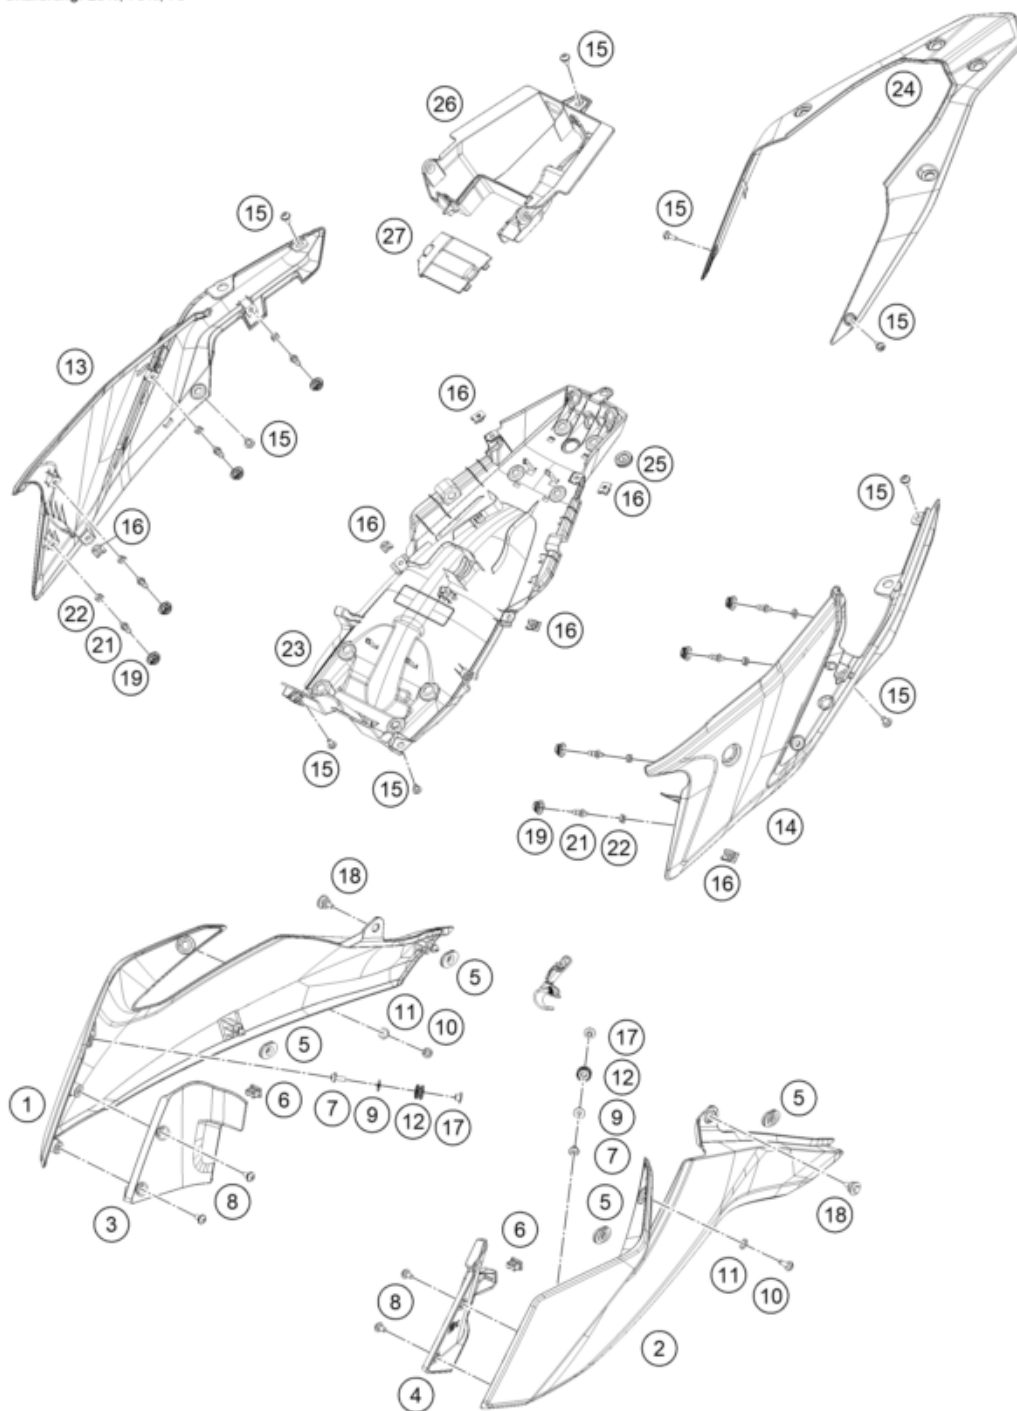

Skalierung: 25%, 75%, 75

| Pos | Part Number    | Description                    | Additional Text | Quantity |
|-----|----------------|--------------------------------|-----------------|----------|
| 1   | 95808051000EBA | ADV 250 TANK SPOILER RH ECORG  | with decal      | 1.00     |
| 2   | 95808050000EBA | ADV 250 TANK SPOILER LH ECORG  | with decal      | 1.00     |
| 3   | 95808025000    | Inner cover, top right         |                 | 1.00     |
| 4   | 95808026000    | Inside cover left              |                 | 1.00     |
| 5   | 90108060003    | GROMMET                        |                 | 4.00     |
| 6   | 90108060002    | DAMP. RUBBER II RADIATOR PROT  |                 | 2.00     |
| 7   | 90808043000    | SPECIAL SCREW M6X1X16          |                 | 2.00     |
| 8   | 93008040000    | Screw M6X1X13                  |                 | 4.00     |
| 9   | J125060005     | washer plain id-6.2xod16xthk1x |                 | 2.00     |
| 10  | J031060166     | screw butn hd-m6x1xl 16xblkxst |                 | 2.00     |
| 11  | 93009059000    | Washer nylon                   |                 | 2.00     |