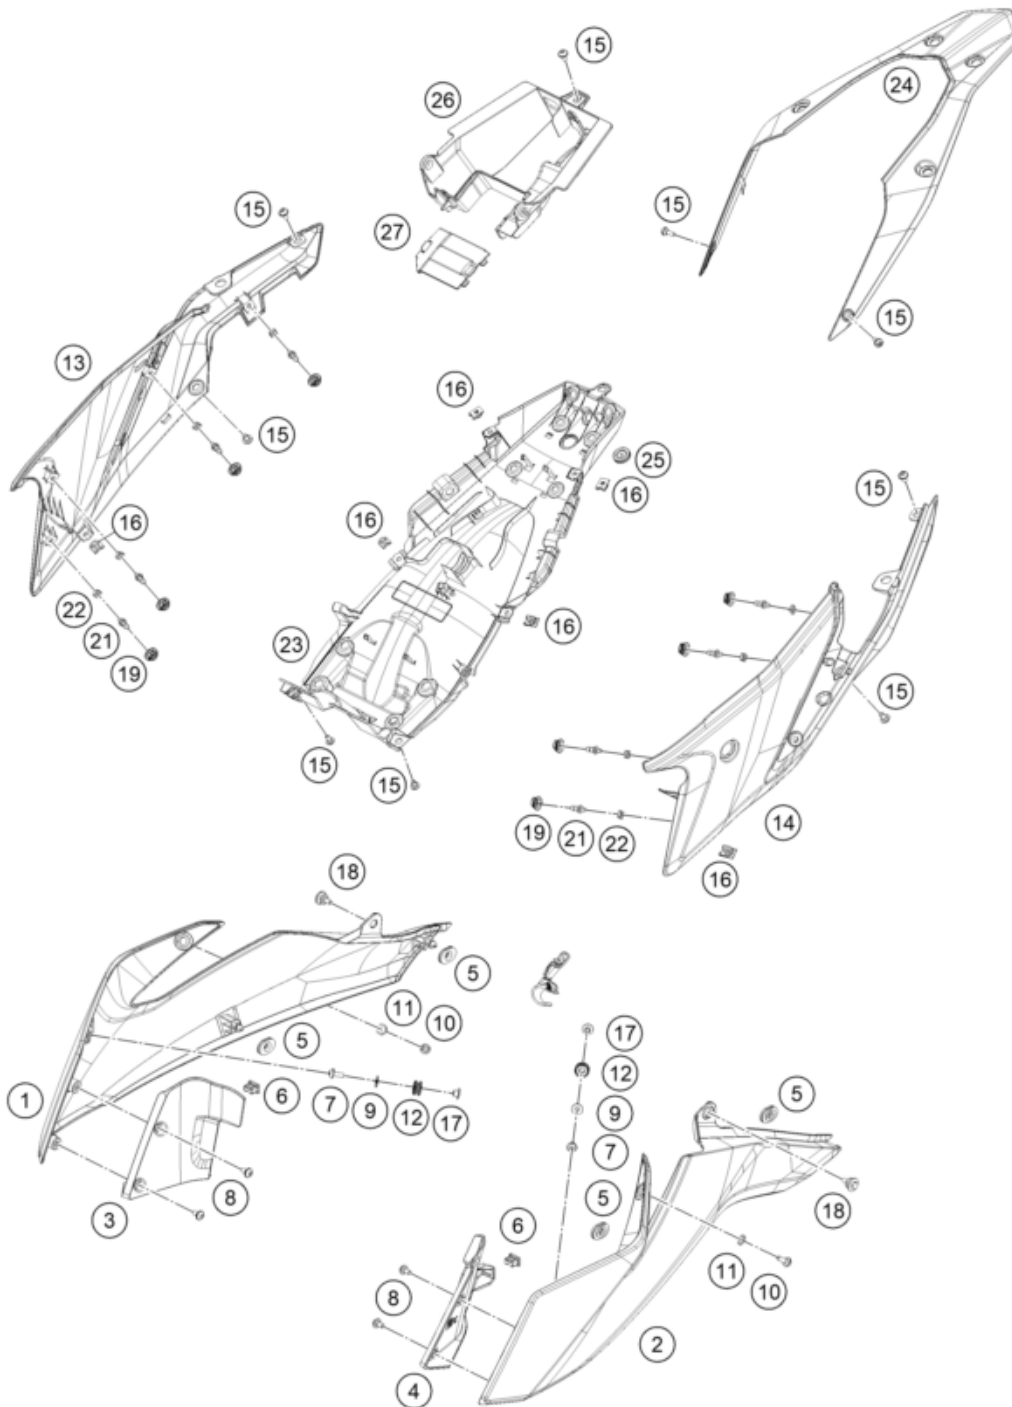

Skalierung: 25%, 75%, 75

Pos	Part Number	Description	Additional Text	Quantity
1	95808051000EBA	ADV 250 TANK SPOILER RH ECORG	with decal	1.00
2	95808050000EBA	ADV 250 TANK SPOILER LH ECORG	with decal	1.00
3	95808025000	Inner cover, top right		1.00
4	95808026000	Inside cover left		1.00
5	90108060003	GROMMET		4.00
6	90108060002	DAMP. RUBBER II RADIATOR PROT		2.00
7	90808043000	SPECIAL SCREW M6X1X16		2.00
8	93008040000	Screw M6X1X13		4.00
9	J125060005	washer plain id-6.2xod16xthk1x		2.00
10	J031060166	screw butn hd-m6x1xl 16xblkxst		2.00
11	93009059000	Washer nylon		2.00

12	95807013060	Tank bushing		2.00
13	95808042000	COWL SEAT LOWER RH		1.00
14	95808041000	rear cover		1.00
15	93008020060	Screw M6X1X9		9.00
16	93008084010	Range change metal nut M6		2.00
17	95807013070	Tank bushing		2.00
18	J025060196	bolt flange-m6x1x19xbrightxst		2.00
19	93011068010	Rubber grommet ignition lock c		6.00
21	95808041010	Pin quick release		8.00
22	95808041020	Special nut		8.00
23	95808019000	rear lower part		1.00
24	95808013000EBA	ADV250 SEAT COWL UPP ELCORG+DE	with decal	1.00
25	95808019010	Rubber grommet, wire support s		1.00
26	95808023000	Rear part inner cover		1.00
27	95808023010	Starter relay cover		1.00