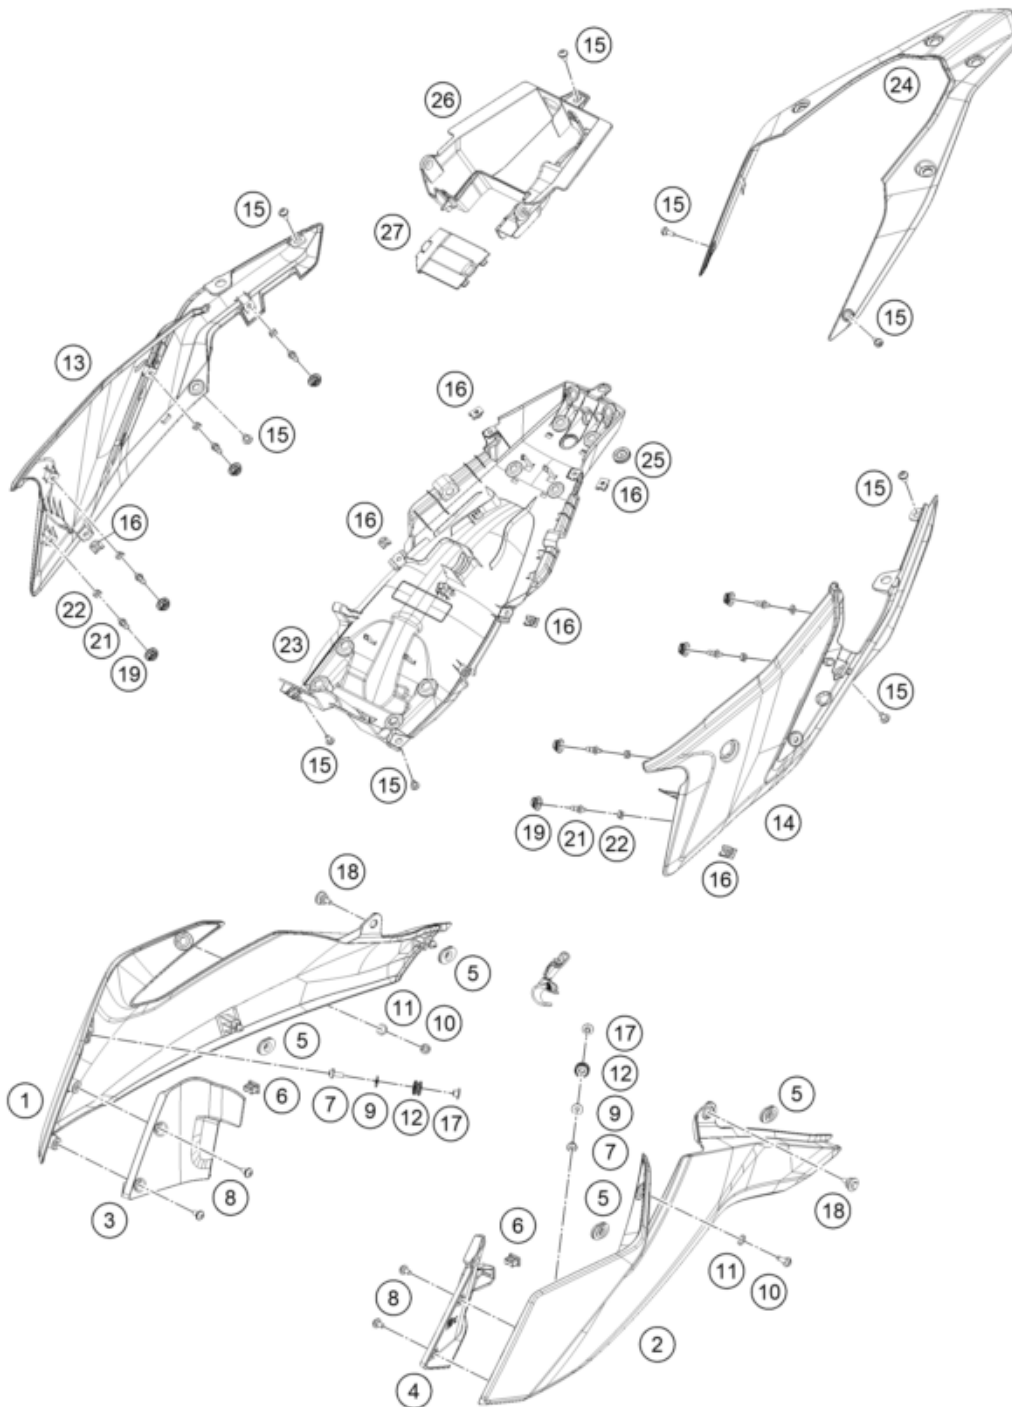

Skalierung: 25%, 75%, 75

Pos	Part Number	Description	Additional Text	Quantity
1	95808051000CAA	Tank spoiler right		1.00
2	95808050000CAA	Tank spoiler left		1.00
3	95808025000	Inner cover, top right		1.00
4	95808026000	Inside cover left		1.00
5	90108060003	GROMMET		4.00
6	90108060002	DAMP. RUBBER II RADIATOR PROT		2.00
7	90808043000	SPECIAL SCREW M6X1X16		2.00
8	93008040000	Screw M6X1X13		4.00
9	J125060005	washer plain id-6.2xod16xthk1x		2.00
10	J031060166	screw butn hd-m6x1xl 16xblksst		2.00
11	93009059000	Washer nylon		2.00

12	95807013060	Tank bushing		2.00
13	95808042000	COWL SEAT LOWER RH		1.00
14	95808041000	rear cover		1.00
15	93008020060	Screw M6X1X9		9.00
16	93008084010	Range change metal nut M6		2.00
17	95807013070	Tank bushing		2.00
18	J025060196	bolt flange-m6x1x19xbrightxst		2.00
19	93011068010	Rubber grommet ignition lock c		6.00
21	95808041010	Pin quick release		8.00
22	95808041020	Special nut		8.00
23	95808019000	rear lower part		1.00
24	95808013000CAA	ADV.390 SEATCOWL UPPER MET.BLA		1.00
25	95808019010	Rubber grommet, wire support s		1.00
26	95808023000	Rear part inner cover		1.00
27	95808023010	Starter relay cover		1.00