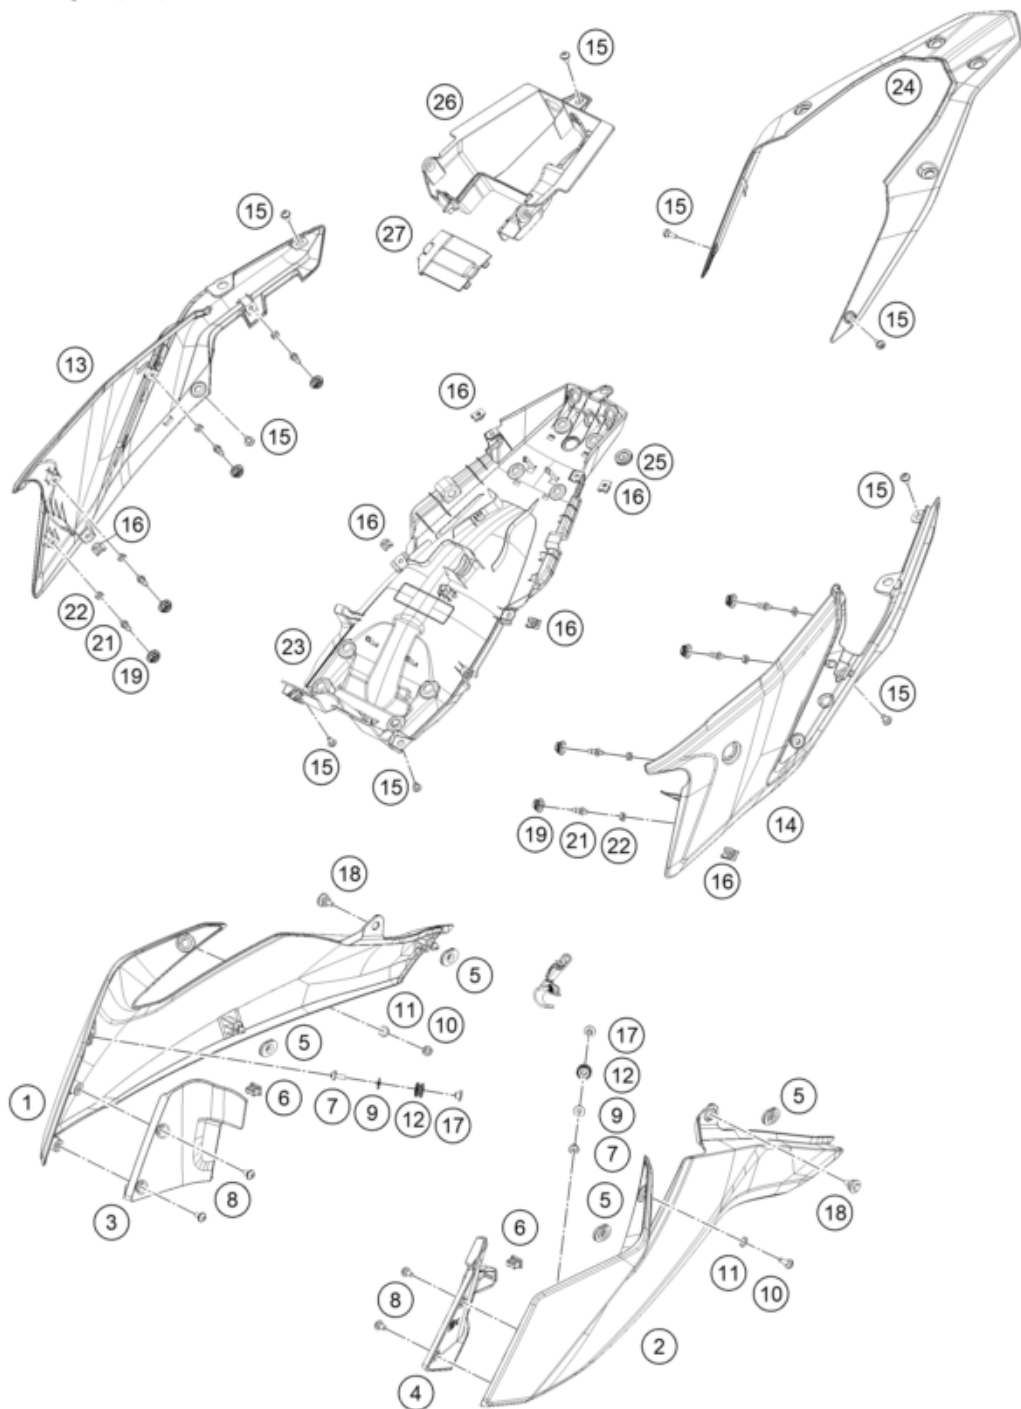

Skalierung: 25%, 75%, 75

Pos	Part Number	Description	Additional Text	Quantity
1	95808051000CAA	Tank spoiler right		1.00
2	95808050000CAA	Tank spoiler left		1.00
3	95808025000	Inner cover, top right		1.00
4	95808026000	Inside cover left		1.00
5	90108060003	GROMMET		4.00
6	90108060002	DAMP. RUBBER II RADIATOR PROT		2.00
7	90808043000	SPECIAL SCREW M6X1X16		2.00
8	93008040000	Screw M6X1X13		4.00
9	J125060005	washer plain id-6.2xod16xthk1x		2.00
10	J031060166	screw butn hd-m6x1xl 16xblkxst		2.00
11	93009059000	Washer nylon		2.00

12	95807013060	Tank bushing		2.00
13	95808042000	COWL SEAT LOWER RH		1.00
14	95808041000	rear cover		1.00
15	93008020060	Screw M6X1X9		9.00
16	93008084010	Range change metal nut M6		2.00
17	95807013070	Tank bushing		2.00
18	J025060196	bolt flange-m6x1x19xbrightxst		2.00
19	93011068010	Rubber grommet ignition lock c		6.00
21	95808041010	Pin quick release		8.00
22	95808041020	Special nut		8.00
23	95808019000	rear lower part		1.00
24	95808013000CAA	ADV.390 SEATCOWL UPPER MET.BLA		1.00
25	95808019010	Rubber grommet, wire support s		1.00
26	95808023000	Rear part inner cover		1.00
27	95808023010	Starter relay cover		1.00