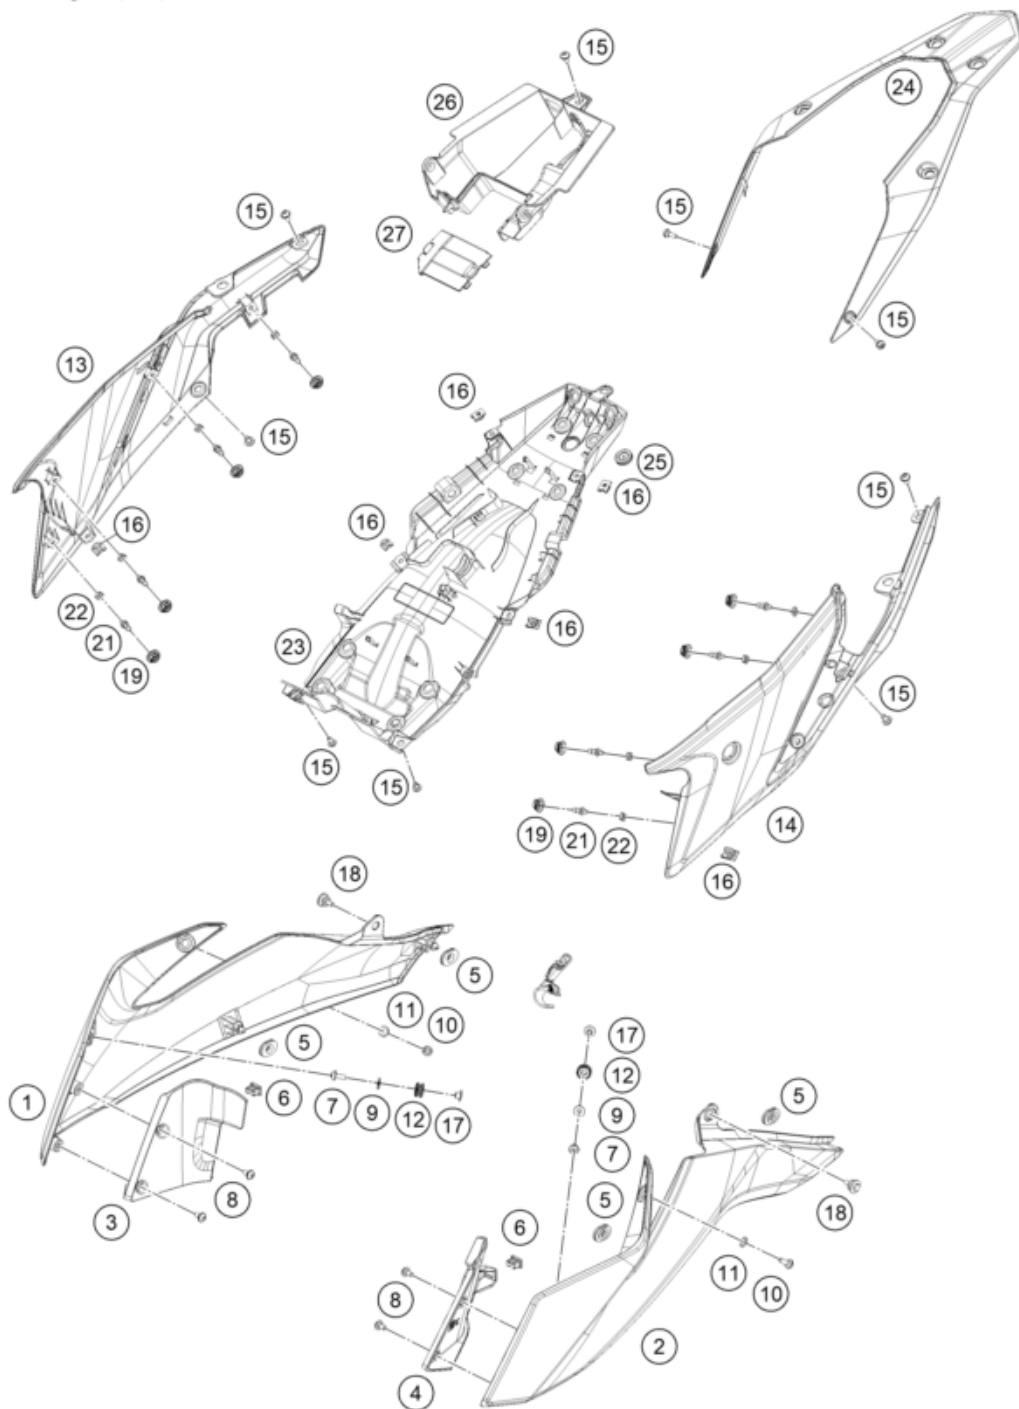

Skalierung: 25%, 75%, 75

Pos	Part Number	Description	Additional Text	Quantity
1	95808051000CAA	Tank spoiler right		1.00
2	95808050000CAA	Tank spoiler left		1.00
3	95808025000	Inner cover, top right		1.00
4	95808026000	Inside cover left		1.00
5	90108060003	GROMMET		4.00
6	90108060002	DAMP. RUBBER II RADIATOR PROT		2.00
7	90808043000	SPECIAL SCREW M6X1X16		2.00
8	93008040000	Screw M6X1X13		4.00
9	J125060005	washer plain id-6.2xod16xthk1x		2.00
10	J031060166	screw butn hd-m6x1xl 16xblkxst		2.00
11	93009059000	Washer nylon		2.00

12	95807013060	Tank bushing		2.00
13	95808042000	COWL SEAT LOWER RH		1.00
14	95808041000	rear cover		1.00
15	93008020060	Screw M6X1X9		9.00
16	93008084010	Range change metal nut M6		2.00
17	95807013070	Tank bushing		2.00
18	J025060196	bolt flange-m6x1x19xbrightxst		2.00
19	93011068010	Rubber grommet ignition lock c		6.00
21	95808041010	Pin quick release		8.00
22	95808041020	Special nut		8.00
23	95808019000	rear lower part		1.00
24	95808013000CAA	ADV.390 SEATCOWL UPPER MET.BLA		1.00
25	95808019010	Rubber grommet, wire support s		1.00
26	95808023000	Rear part inner cover		1.00
27	95808023010	Starter relay cover		1.00