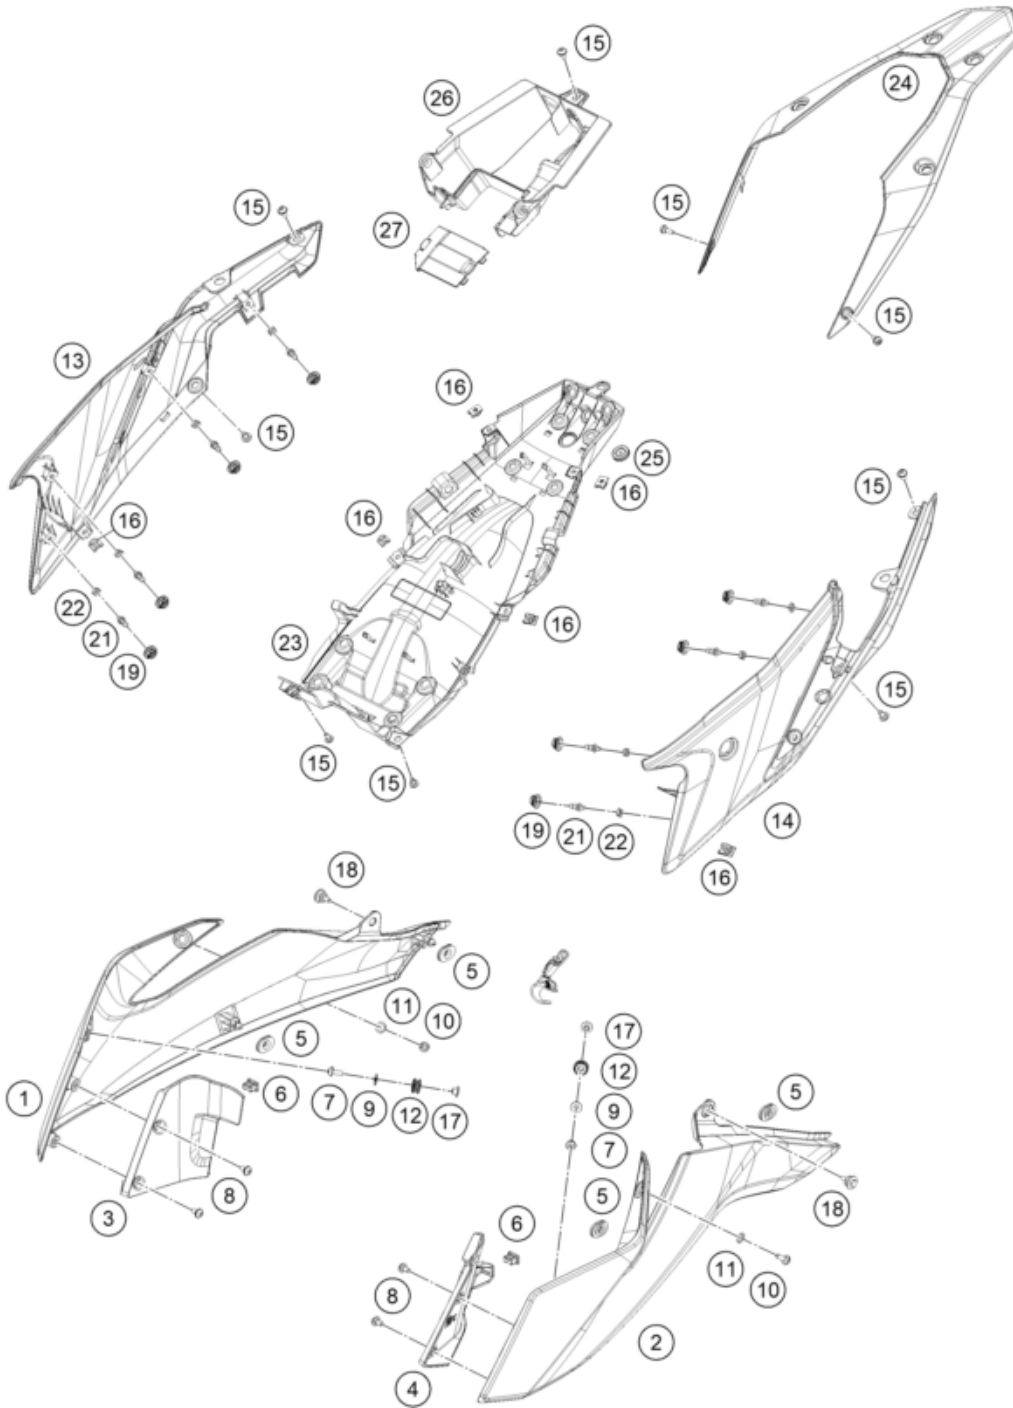

Skalierung: 25%, 75%, 75

Pos	Part Number	Description	Additional Text	Quantity
1	95808051000CAA	Tank spoiler right		1.00
2	95808050000CAA	Tank spoiler left		1.00
3	95808025000	Inner cover, top right		1.00
4	95808026000	Inside cover left		1.00
5	90108060003	GROMMET		4.00
6	90108060002	DAMP. RUBBER II RADIATOR PROT		2.00
7	90808043000	SPECIAL SCREW M6X1X16		2.00
8	93008040000	Screw M6X1X13		4.00
9	J125060005	washer plain id-6.2xod16xthk1x		2.00
10	J031060166	screw butn hd-m6x1xl 16xblkxst		2.00
11	93009059000	Washer nylon		2.00

12	95807013060	Tank bushing		2.00
13	95808042000	COWL SEAT LOWER RH		1.00
14	95808041000	rear cover		1.00
15	93008020060	Screw M6X1X9		9.00
16	93008084010	Range change metal nut M6		2.00
17	95807013070	Tank bushing		2.00
18	J025060196	bolt flange-m6x1x19xbrightxst		2.00
19	93011068010	Rubber grommet ignition lock c		6.00
21	95808041010	Pin quick release		8.00
22	95808041020	Special nut		8.00
23	95808019000	rear lower part		1.00
24	95808013000CAA	ADV.390 SEATCOWL UPPER MET.BLA		1.00
25	95808019010	Rubber grommet, wire support s		1.00
26	95808023000	Rear part inner cover		1.00
27	95808023010	Starter relay cover		1.00