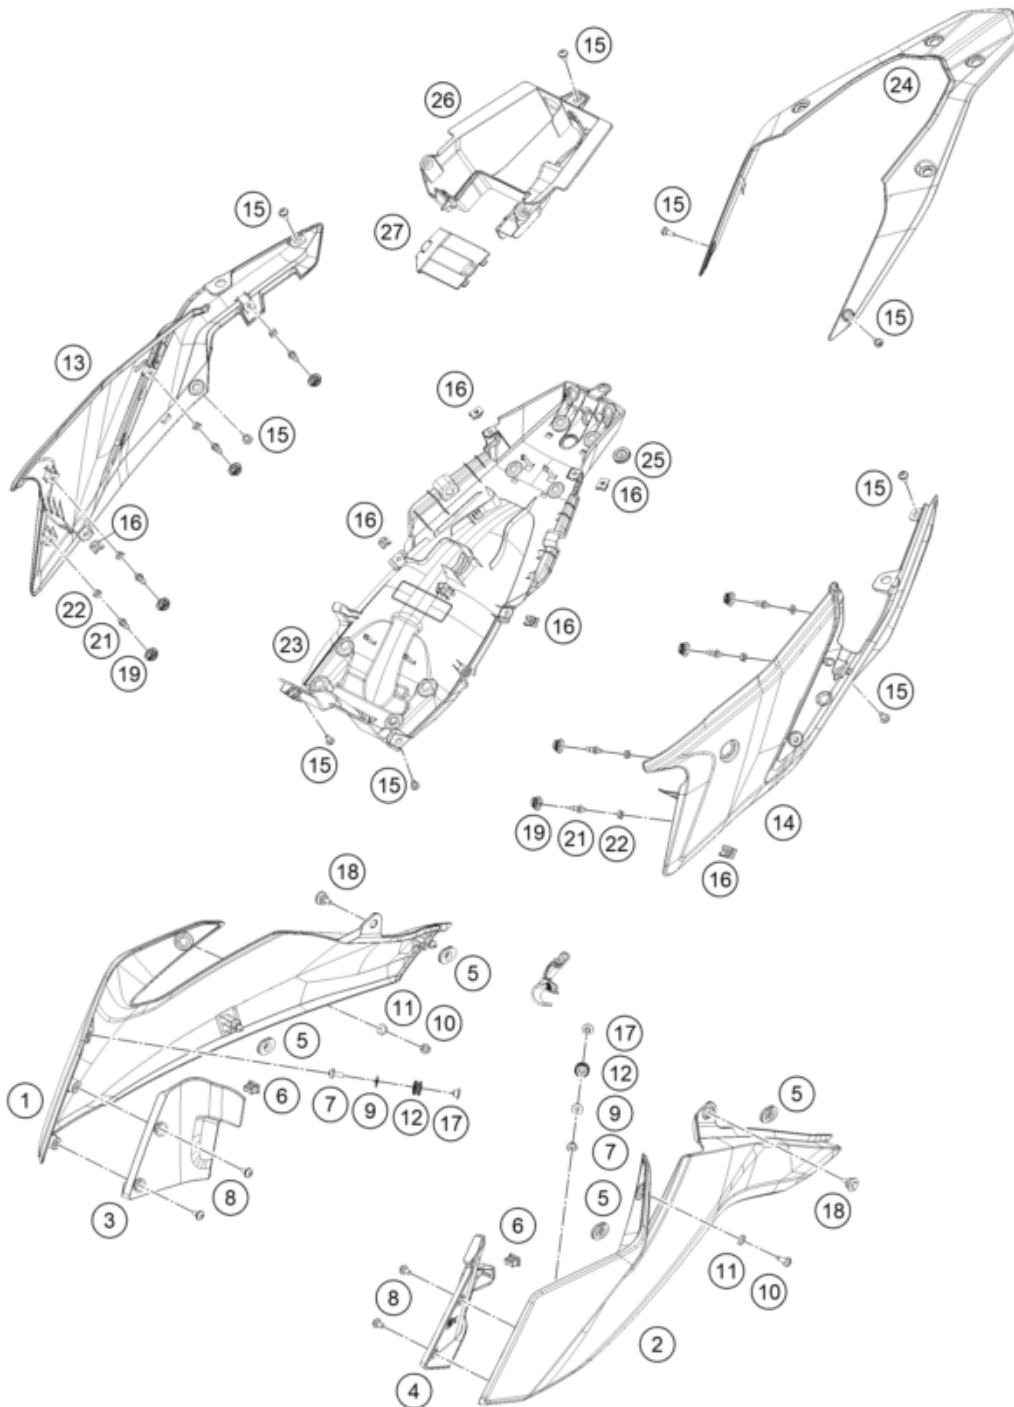

Skalierung: 25%, 75%, 75

Pos	Part Number	Description	Additional Text	Quantity
1	95808051000CAA	Tank spoiler right		1.00
2	95808050000CAA	Tank spoiler left		1.00
3	95808025000	Inner cover, top right		1.00
4	95808026000	Inside cover left		1.00
5	90108060003	GROMMET		4.00
6	90108060002	DAMP. RUBBER II RADIATOR PROT		2.00
7	90808043000	SPECIAL SCREW M6X1X16		2.00
8	93008040000	Screw M6X1X13		4.00
9	J125060005	washer plain id-6.2xod16xthk1x		2.00
10	J031060166	screw butn hd-m6x1xl 16xblkxst		2.00
11	93009059000	Washer nylon		2.00

12	95807013060	Tank bushing		2.00
13	95808042000	COWL SEAT LOWER RH		1.00
14	95808041000	rear cover		1.00
15	93008020060	Screw M6X1X9		9.00
16	93008084010	Range change metal nut M6		2.00
17	95807013070	Tank bushing		2.00
18	J025060196	bolt flange-m6x1x19xbrightxst		2.00
19	93011068010	Rubber grommet ignition lock c		6.00
21	95808041010	Pin quick release		8.00
22	95808041020	Special nut		8.00
23	95808019000	rear lower part		1.00
24	95808013000CAA	ADV.390 SEATCOWL UPPER MET.BLA		1.00
25	95808019010	Rubber grommet, wire support s		1.00
26	95808023000	Rear part inner cover		1.00
27	95808023010	Starter relay cover		1.00