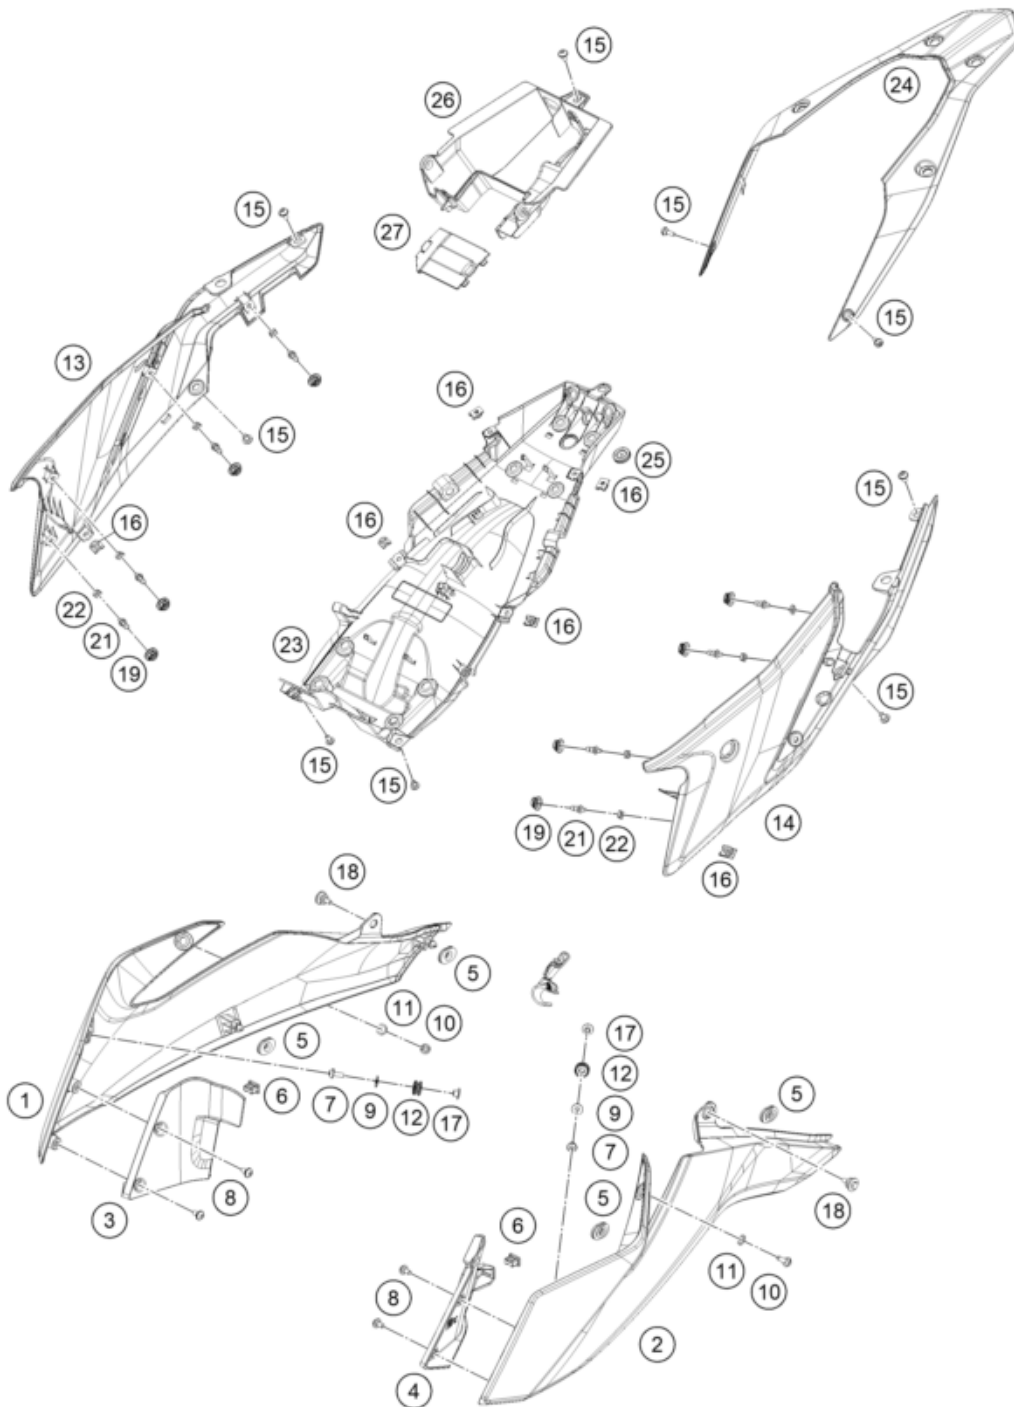

Skalierung: 25%, 75%, 75

Pos	Part Number	Description	Additional Text	Quantity
1	95808051000CAA	Tank spoiler right		1.00
2	95808050000CAA	Tank spoiler left		1.00
3	95808025000	Inner cover, top right		1.00
4	95808026000	Inside cover left		1.00
5	90108060003	GROMMET		4.00
6	90108060002	DAMP. RUBBER II RADIATOR PROT		2.00
7	90808043000	SPECIAL SCREW M6X1X16		2.00
8	93008040000	Screw M6X1X13		4.00
9	J125060005	washer plain id-6.2xod16xthk1x		2.00
10	J031060166	screw butn hd-m6x1xl 16xblkst		2.00
11	93009059000	Washer nylon		2.00

12	95807013060	Tank bushing		2.00
13	95808042000	COWL SEAT LOWER RH		1.00
14	95808041000	rear cover		1.00
15	93008020060	Screw M6X1X9		9.00
16	93008084010	Range change metal nut M6		2.00
17	95807013070	Tank bushing		2.00
18	J025060196	bolt flange-m6x1x19xbrightxst		2.00
19	93011068010	Rubber grommet ignition lock c		6.00
21	95808041010	Pin quick release		8.00
22	95808041020	Special nut		8.00
23	95808019000	rear lower part		1.00
24	95808013000CAA	ADV.390 SEATCOWL UPPER MET.BLA		1.00
25	95808019010	Rubber grommet, wire support s		1.00
26	95808023000	Rear part inner cover		1.00
27	95808023010	Starter relay cover		1.00