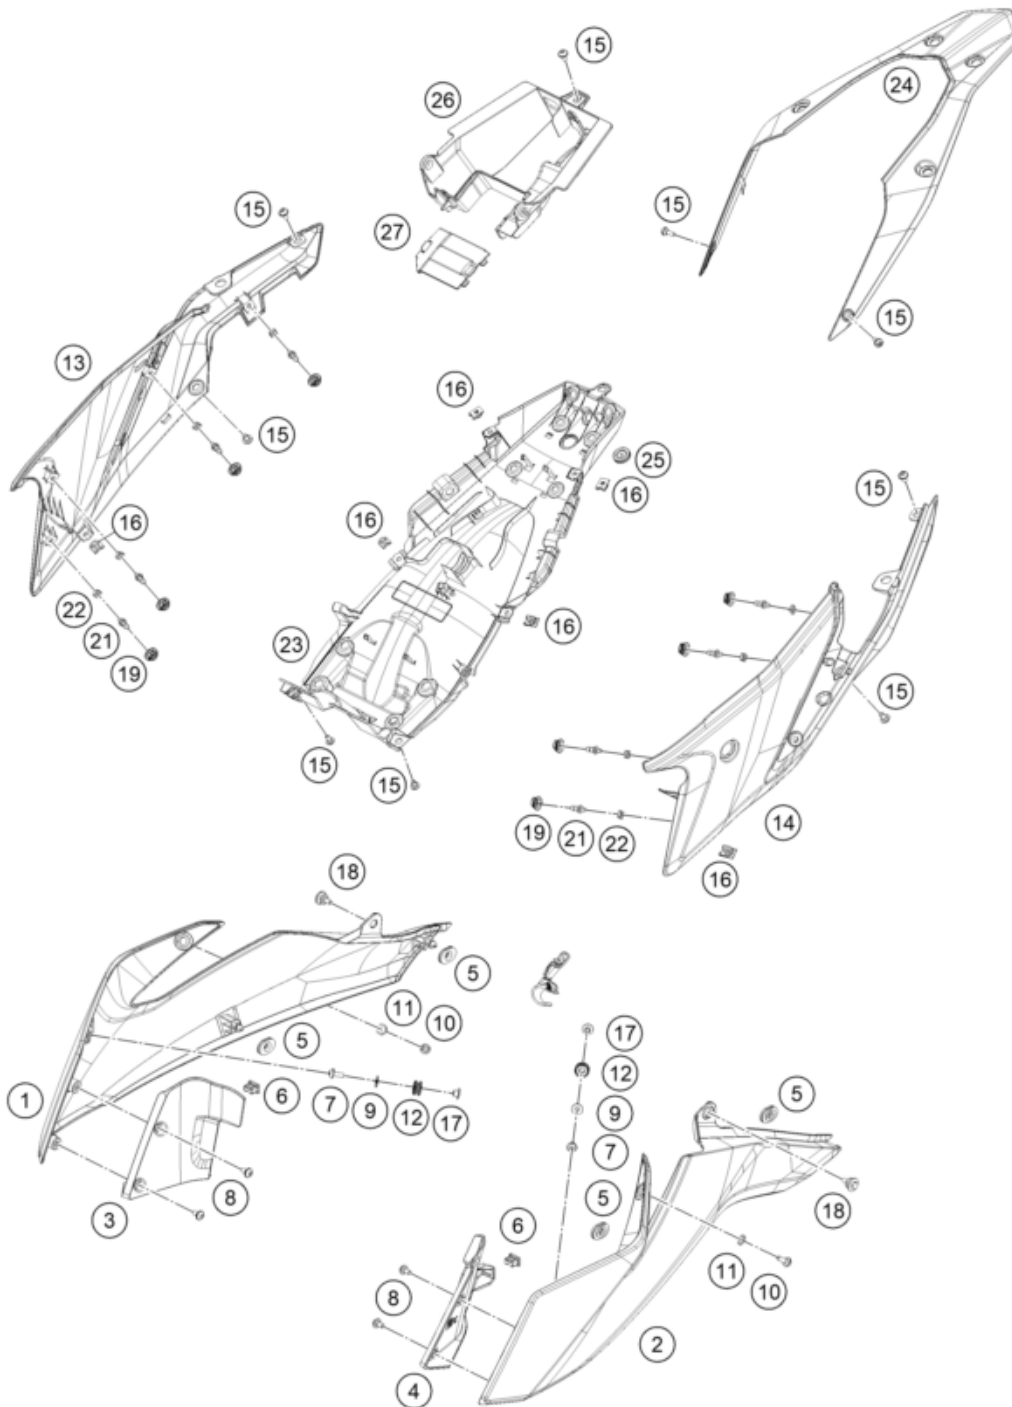

Skalierung: 25%, 75%, 75

Pos	Part Number	Description	Additional Text	Quantity
1	95808051000CAA	Tank spoiler right		1.00
2	95808050000CAA	Tank spoiler left		1.00
3	95808025000	Inner cover, top right		1.00
4	95808026000	Inside cover left		1.00
5	90108060003	GROMMET		4.00
6	90108060002	DAMP. RUBBER II RADIATOR PROT		2.00
7	90808043000	SPECIAL SCREW M6X1X16		2.00
8	93008040000	Screw M6X1X13		4.00
9	J125060005	washer plain id-6.2xod16xthk1x		2.00
10	J031060166	screw butn hd-m6x1xl 16xblkxst		2.00
11	93009059000	Washer nylon		2.00

12	95807013060	Tank bushing		2.00
13	95808042000	COWL SEAT LOWER RH		1.00
14	95808041000	rear cover		1.00
15	93008020060	Screw M6X1X9		9.00
16	93008084010	Range change metal nut M6		2.00
17	95807013070	Tank bushing		2.00
18	J025060196	bolt flange-m6x1x19xbrightxst		2.00
19	93011068010	Rubber grommet ignition lock c		6.00
21	95808041010	Pin quick release		8.00
22	95808041020	Special nut		8.00
23	95808019000	rear lower part		1.00
24	95808013000CAA	ADV.390 SEATCOWL UPPER MET.BLA		1.00
25	95808019010	Rubber grommet, wire support s		1.00
26	95808023000	Rear part inner cover		1.00
27	95808023010	Starter relay cover		1.00