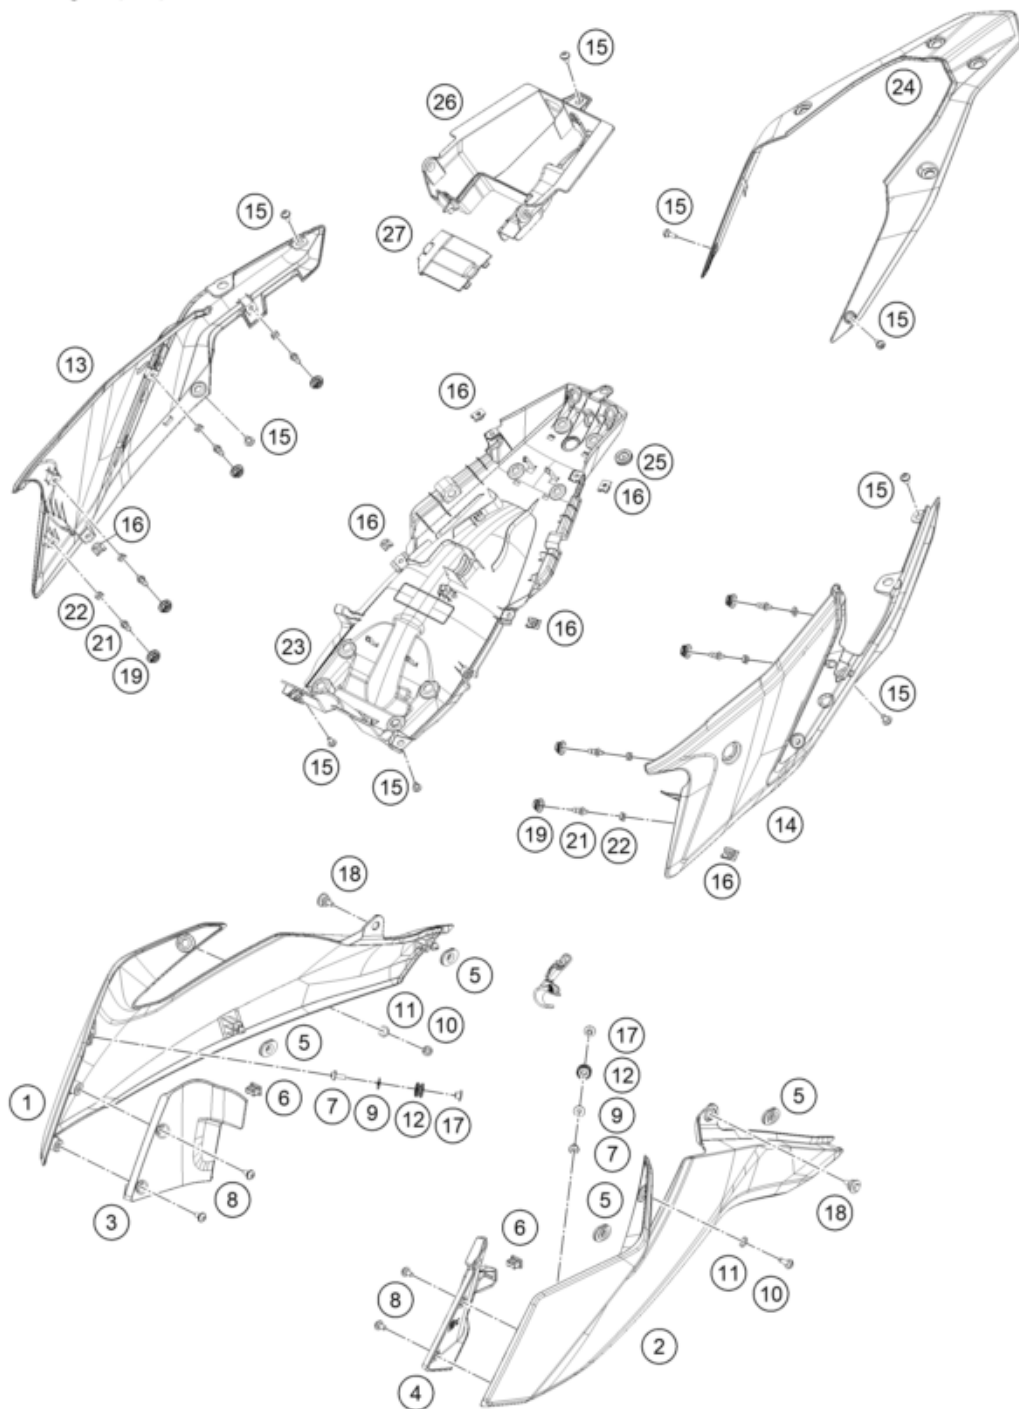

Skalierung: 25%, 75%, 75

Pos	Part Number	Description	Additional Text	Quantity
1	95808051000CAA	Tank spoiler right		1.00
2	95808050000CAA	Tank spoiler left		1.00
3	95808025000	Inner cover, top right		1.00
4	95808026000	Inside cover left		1.00
5	90108060003	GROMMET		4.00
6	90108060002	DAMP. RUBBER II RADIATOR PROT		2.00
7	90808043000	SPECIAL SCREW M6X1X16		2.00
8	93008040000	Screw M6X1X13		4.00
9	J125060005	washer plain id-6.2xod16xthk1x		2.00
10	J031060166	screw butn hd-m6x1xl 16xblksst		2.00
11	93009059000	Washer nylon		2.00

12	95807013060	Tank bushing		2.00
13	95808042000	COWL SEAT LOWER RH		1.00
14	95808041000	rear cover		1.00
15	93008020060	Screw M6X1X9		9.00
16	93008084010	Range change metal nut M6		2.00
17	95807013070	Tank bushing		2.00
18	J025060196	bolt flange-m6x1x19xbrightxst		2.00
19	93011068010	Rubber grommet ignition lock c		6.00
21	95808041010	Pin quick release		8.00
22	95808041020	Special nut		8.00
23	95808019000	rear lower part		1.00
24	95808013000CAA	ADV.390 SEATCOWL UPPER MET.BLA		1.00
25	95808019010	Rubber grommet, wire support s		1.00
26	95808023000	Rear part inner cover		1.00
27	95808023010	Starter relay cover		1.00