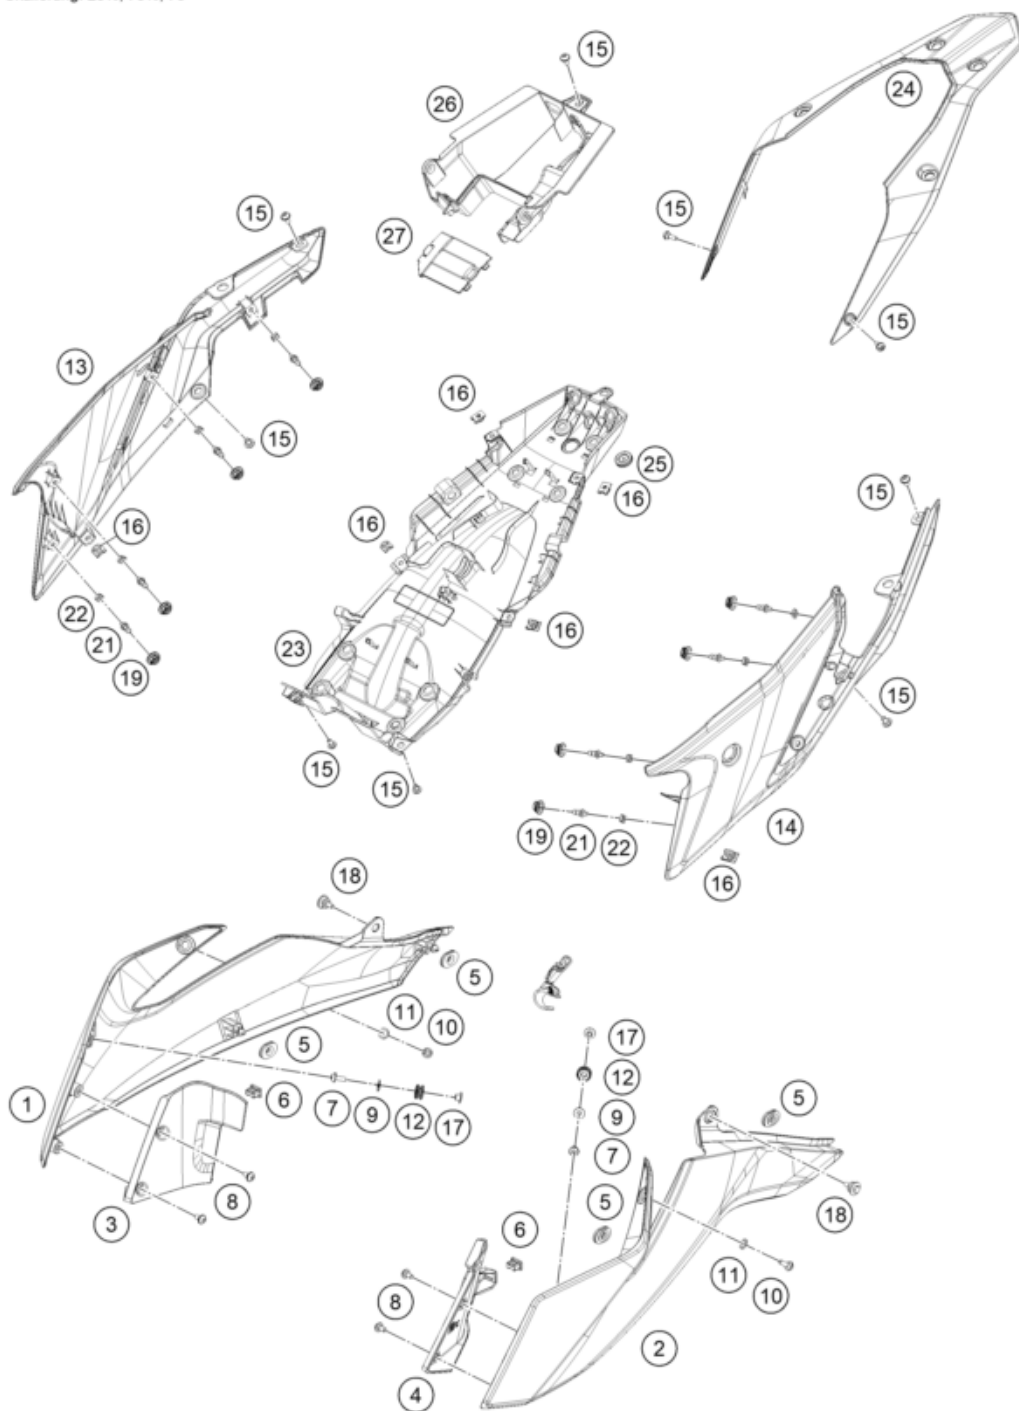

Skalierung: 25%, 75%, 75

Pos	Part Number	Description	Additional Text	Quantity
1	95808051000CAA	Tank spoiler right		1.00
2	95808050000CAA	Tank spoiler left		1.00
3	95808025000	Inner cover, top right		1.00
4	95808026000	Inside cover left		1.00
5	90108060003	GROMMET		4.00
6	90108060002	DAMP. RUBBER II RADIATOR PROT		2.00
7	90808043000	SPECIAL SCREW M6X1X16		2.00
8	93008040000	Screw M6X1X13		4.00
9	J125060005	washer plain id-6.2xod16xthk1x		2.00
10	J031060166	screw butn hd-m6x1xl 16xblkxst		2.00
11	93009059000	Washer nylon		2.00

12	95807013060	Tank bushing		2.00
13	95808042000	COWL SEAT LOWER RH		1.00
14	95808041000	rear cover		1.00
15	93008020060	Screw M6X1X9		9.00
16	93008084010	Range change metal nut M6		2.00
17	95807013070	Tank bushing		2.00
18	J025060196	bolt flange-m6x1x19xbrightxst		2.00
19	93011068010	Rubber grommet ignition lock c		6.00
21	95808041010	Pin quick release		8.00
22	95808041020	Special nut		8.00
23	95808019000	rear lower part		1.00
24	95808013000CAA	ADV.390 SEATCOWL UPPER MET.BLA		1.00
25	95808019010	Rubber grommet, wire support s		1.00
26	95808023000	Rear part inner cover		1.00
27	95808023010	Starter relay cover		1.00