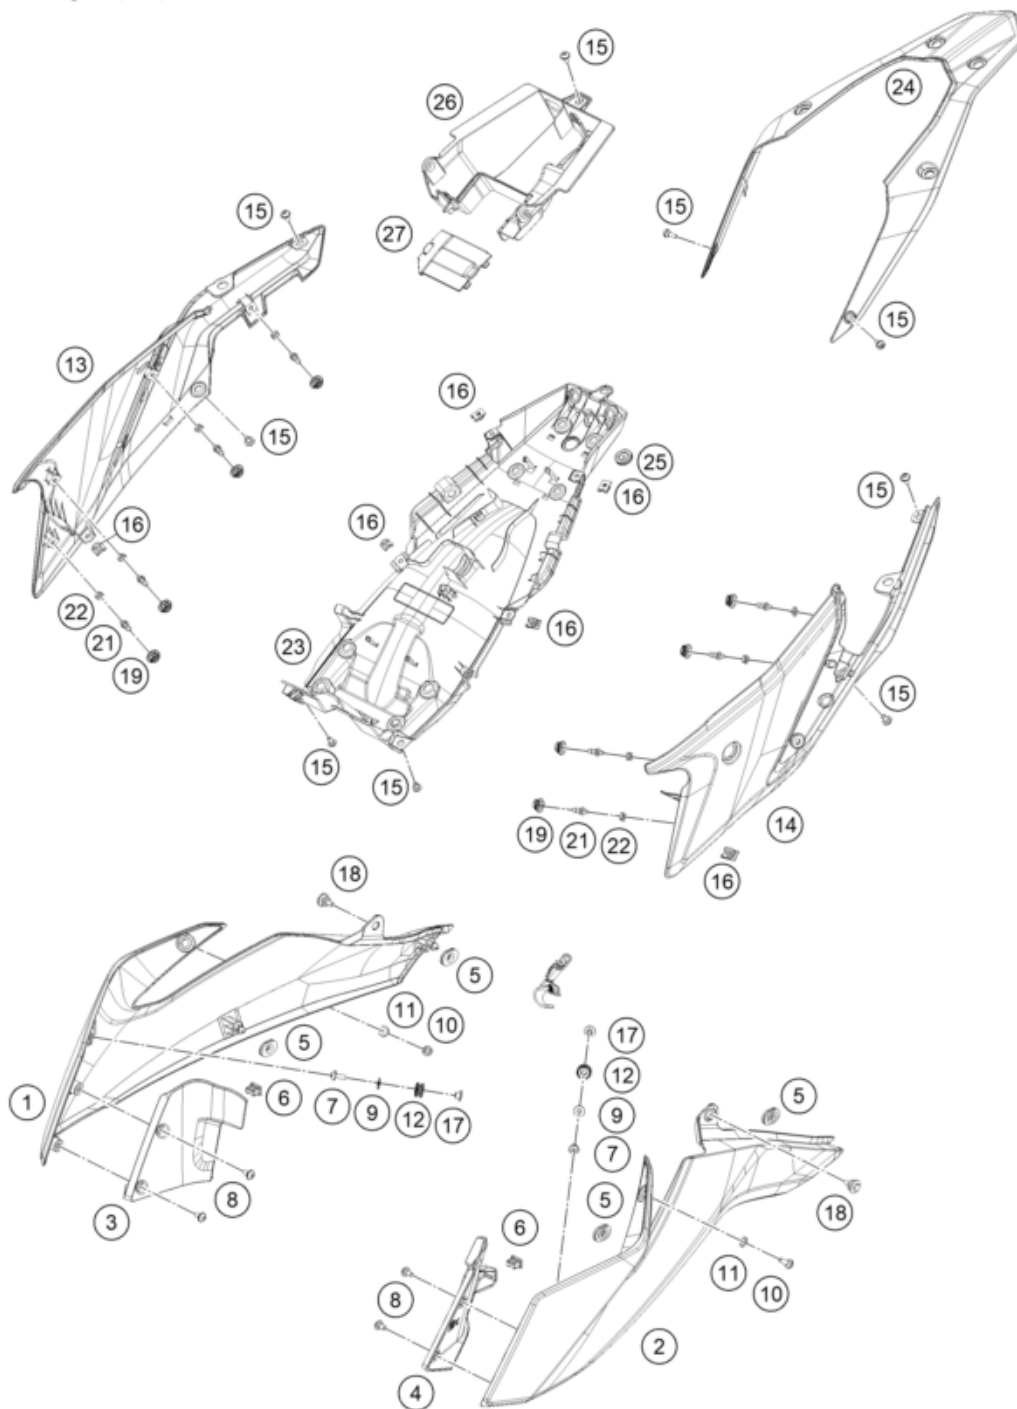

Skalierung: 25%, 75%, 75

Pos	Part Number	Description	Additional Text	Quantity
1	95808051000CAA	Tank spoiler right		1.00
2	95808050000CAA	Tank spoiler left		1.00
3	95808025000	Inner cover, top right		1.00
4	95808026000	Inside cover left		1.00
5	90108060003	GROMMET		4.00
6	90108060002	DAMP. RUBBER II RADIATOR PROT		2.00
7	90808043000	SPECIAL SCREW M6X1X16		2.00
8	93008040000	Screw M6X1X13		4.00
9	J125060005	washer plain id-6.2xod16xthk1x		2.00
10	J031060166	screw butn hd-m6x1xl 16xblkxst		2.00
11	93009059000	Washer nylon		2.00

12	95807013060	Tank bushing		2.00
13	95808042000	COWL SEAT LOWER RH		1.00
14	95808041000	rear cover		1.00
15	93008020060	Screw M6X1X9		9.00
16	93008084010	Range change metal nut M6		2.00
17	95807013070	Tank bushing		2.00
18	J025060196	bolt flange-m6x1x19xbrightxst		2.00
19	93011068010	Rubber grommet ignition lock c		6.00
21	95808041010	Pin quick release		8.00
22	95808041020	Special nut		8.00
23	95808019000	rear lower part		1.00
24	95808013000CAA	ADV.390 SEATCOWL UPPER MET.BLA		1.00
25	95808019010	Rubber grommet, wire support s		1.00
26	95808023000	Rear part inner cover		1.00
27	95808023010	Starter relay cover		1.00