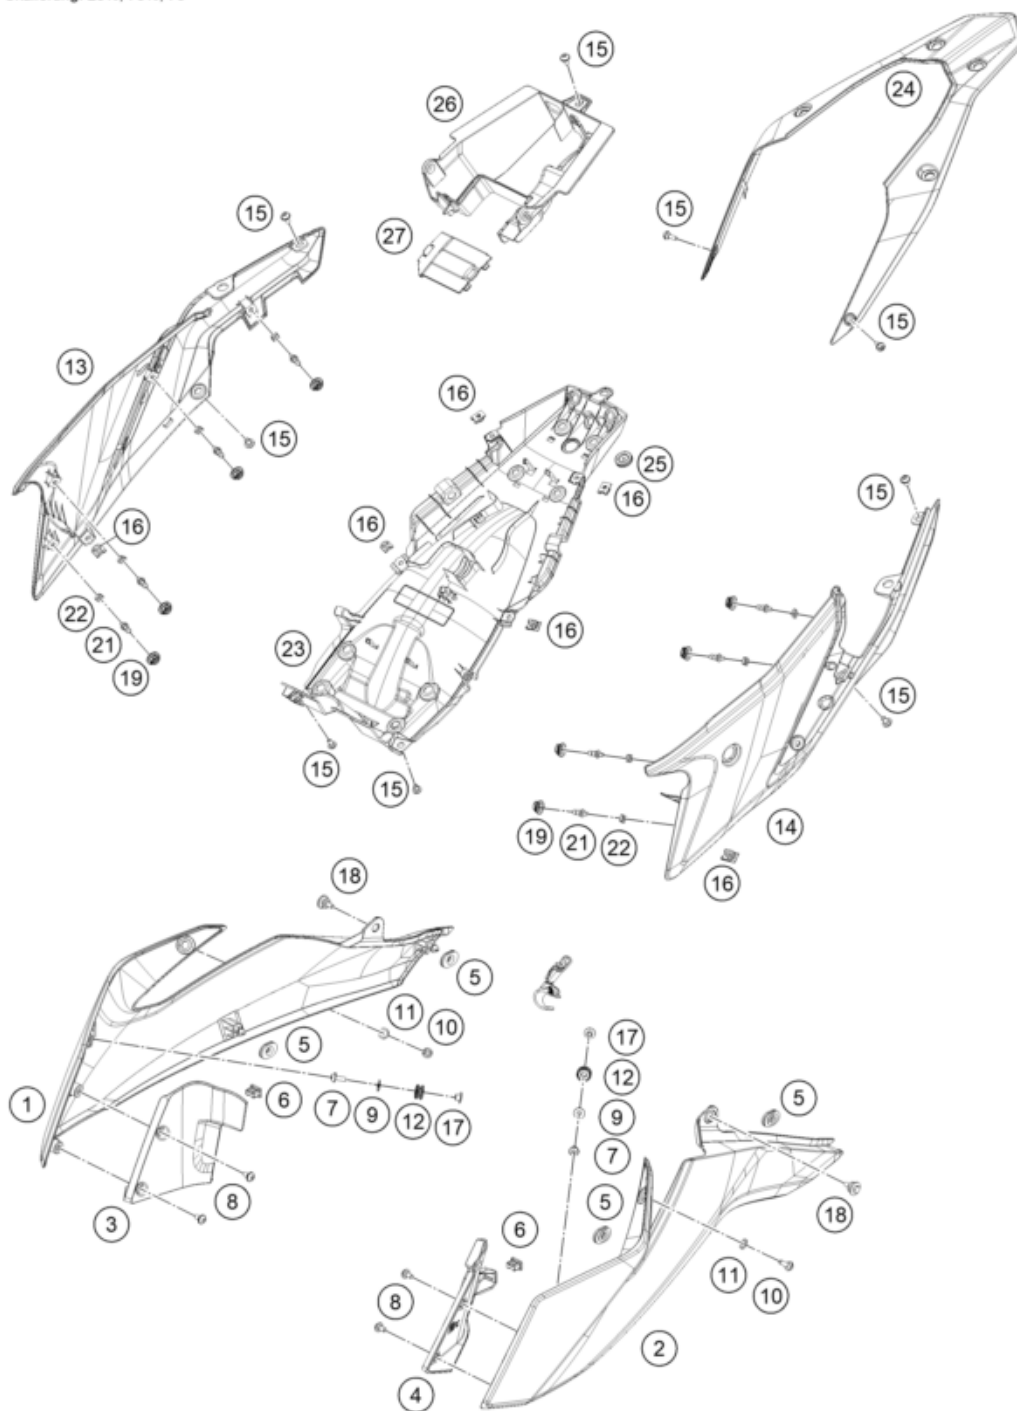

Skalierung: 25%, 75%, 75

Pos	Part Number	Description	Additional Text	Quantity
1	95808051000CAA	Tank spoiler right		1.00
2	95808050000CAA	Tank spoiler left		1.00
3	95808025000	Inner cover, top right		1.00
4	95808026000	Inside cover left		1.00
5	90108060003	GROMMET		4.00
6	90108060002	DAMP. RUBBER II RADIATOR PROT		2.00
7	90808043000	SPECIAL SCREW M6X1X16		2.00
8	93008040000	Screw M6X1X13		4.00
9	J125060005	washer plain id-6.2xod16xthk1x		2.00
10	J031060166	screw butn hd-m6x1xl 16xblkxst		2.00
11	93009059000	Washer nylon		2.00

12	95807013060	Tank bushing		2.00
13	95808042000	COWL SEAT LOWER RH		1.00
14	95808041000	rear cover		1.00
15	93008020060	Screw M6X1X9		9.00
16	93008084010	Range change metal nut M6		2.00
17	95807013070	Tank bushing		2.00
18	J025060196	bolt flange-m6x1x19xbrightxst		2.00
19	93011068010	Rubber grommet ignition lock c		6.00
21	95808041010	Pin quick release		8.00
22	95808041020	Special nut		8.00
23	95808019000	rear lower part		1.00
24	95808013000CAA	ADV.390 SEATCOWL UPPER MET.BLA		1.00
25	95808019010	Rubber grommet, wire support s		1.00
26	95808023000	Rear part inner cover		1.00
27	95808023010	Starter relay cover		1.00