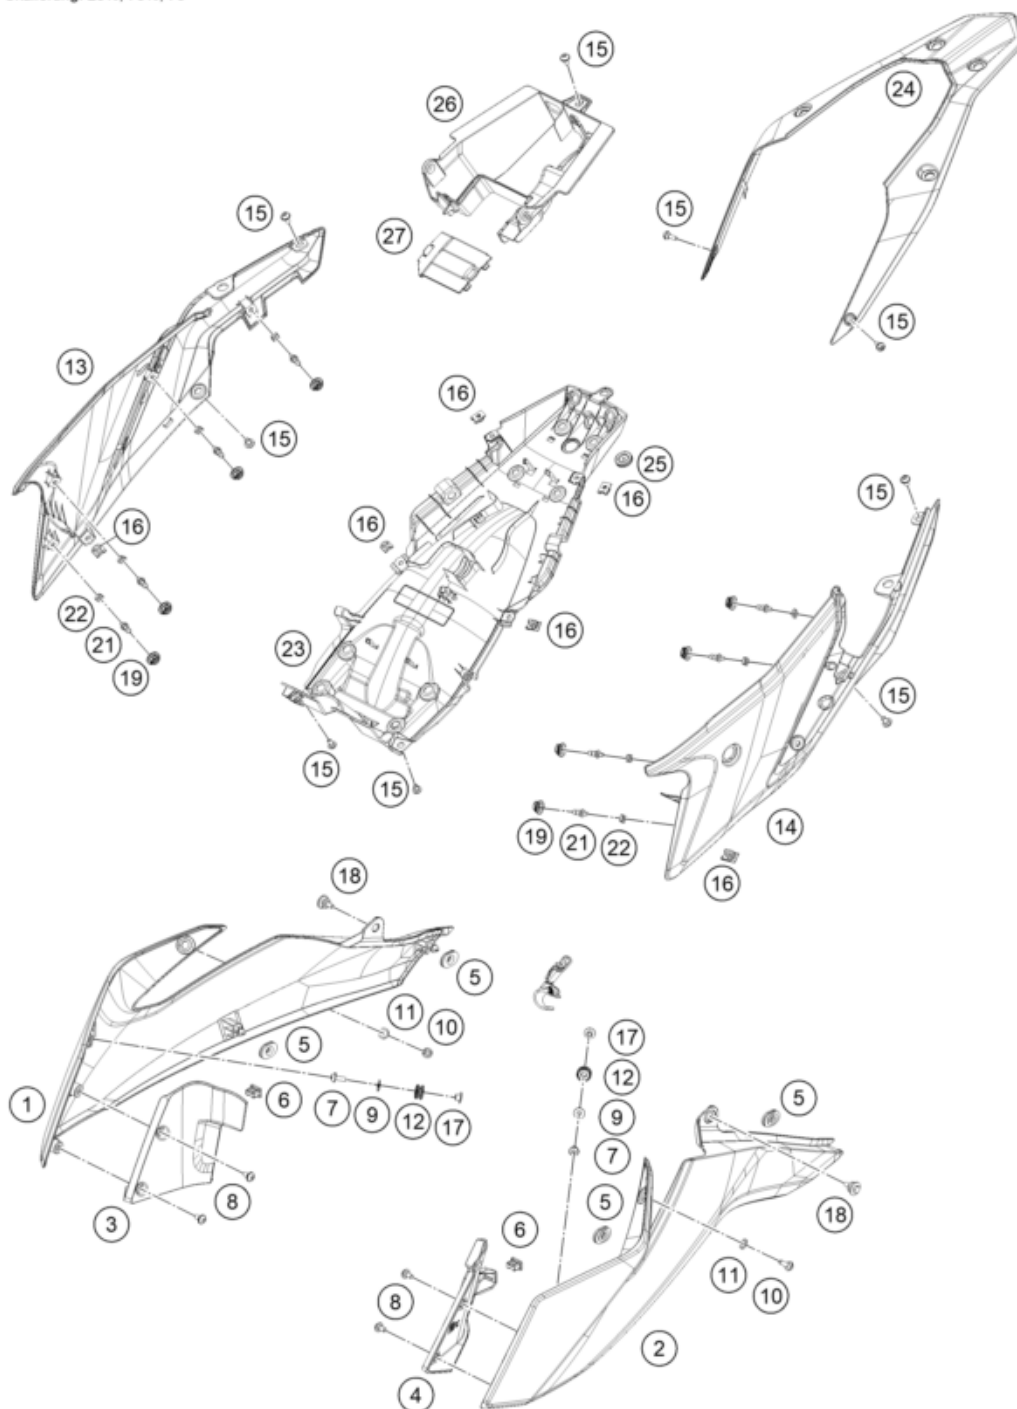

Skalierung: 25%, 75%, 75

Pos	Part Number	Description	Additional Text	Quantity
1	95808051000CAA	Tank spoiler right		1.00
2	95808050000CAA	Tank spoiler left		1.00
3	95808025000	Inner cover, top right		1.00
4	95808026000	Inside cover left		1.00
5	90108060003	GROMMET		4.00
6	90108060002	DAMP. RUBBER II RADIATOR PROT		2.00
7	90808043000	SPECIAL SCREW M6X1X16		2.00
8	93008040000	Screw M6X1X13		4.00
9	J125060005	washer plain id-6.2xod16xthk1x		2.00
10	J031060166	screw butn hd-m6x1xl 16xblksst		2.00
11	93009059000	Washer nylon		2.00

12	95807013060	Tank bushing		2.00
13	95808042000	COWL SEAT LOWER RH		1.00
14	95808041000	rear cover		1.00
15	93008020060	Screw M6X1X9		9.00
16	93008084010	Range change metal nut M6		2.00
17	95807013070	Tank bushing		2.00
18	J025060196	bolt flange-m6x1x19xbrightxst		2.00
19	93011068010	Rubber grommet ignition lock c		6.00
21	95808041010	Pin quick release		8.00
22	95808041020	Special nut		8.00
23	95808019000	rear lower part		1.00
24	95808013000CAA	ADV.390 SEATCOWL UPPER MET.BLA		1.00
25	95808019010	Rubber grommet, wire support s		1.00
26	95808023000	Rear part inner cover		1.00
27	95808023010	Starter relay cover		1.00