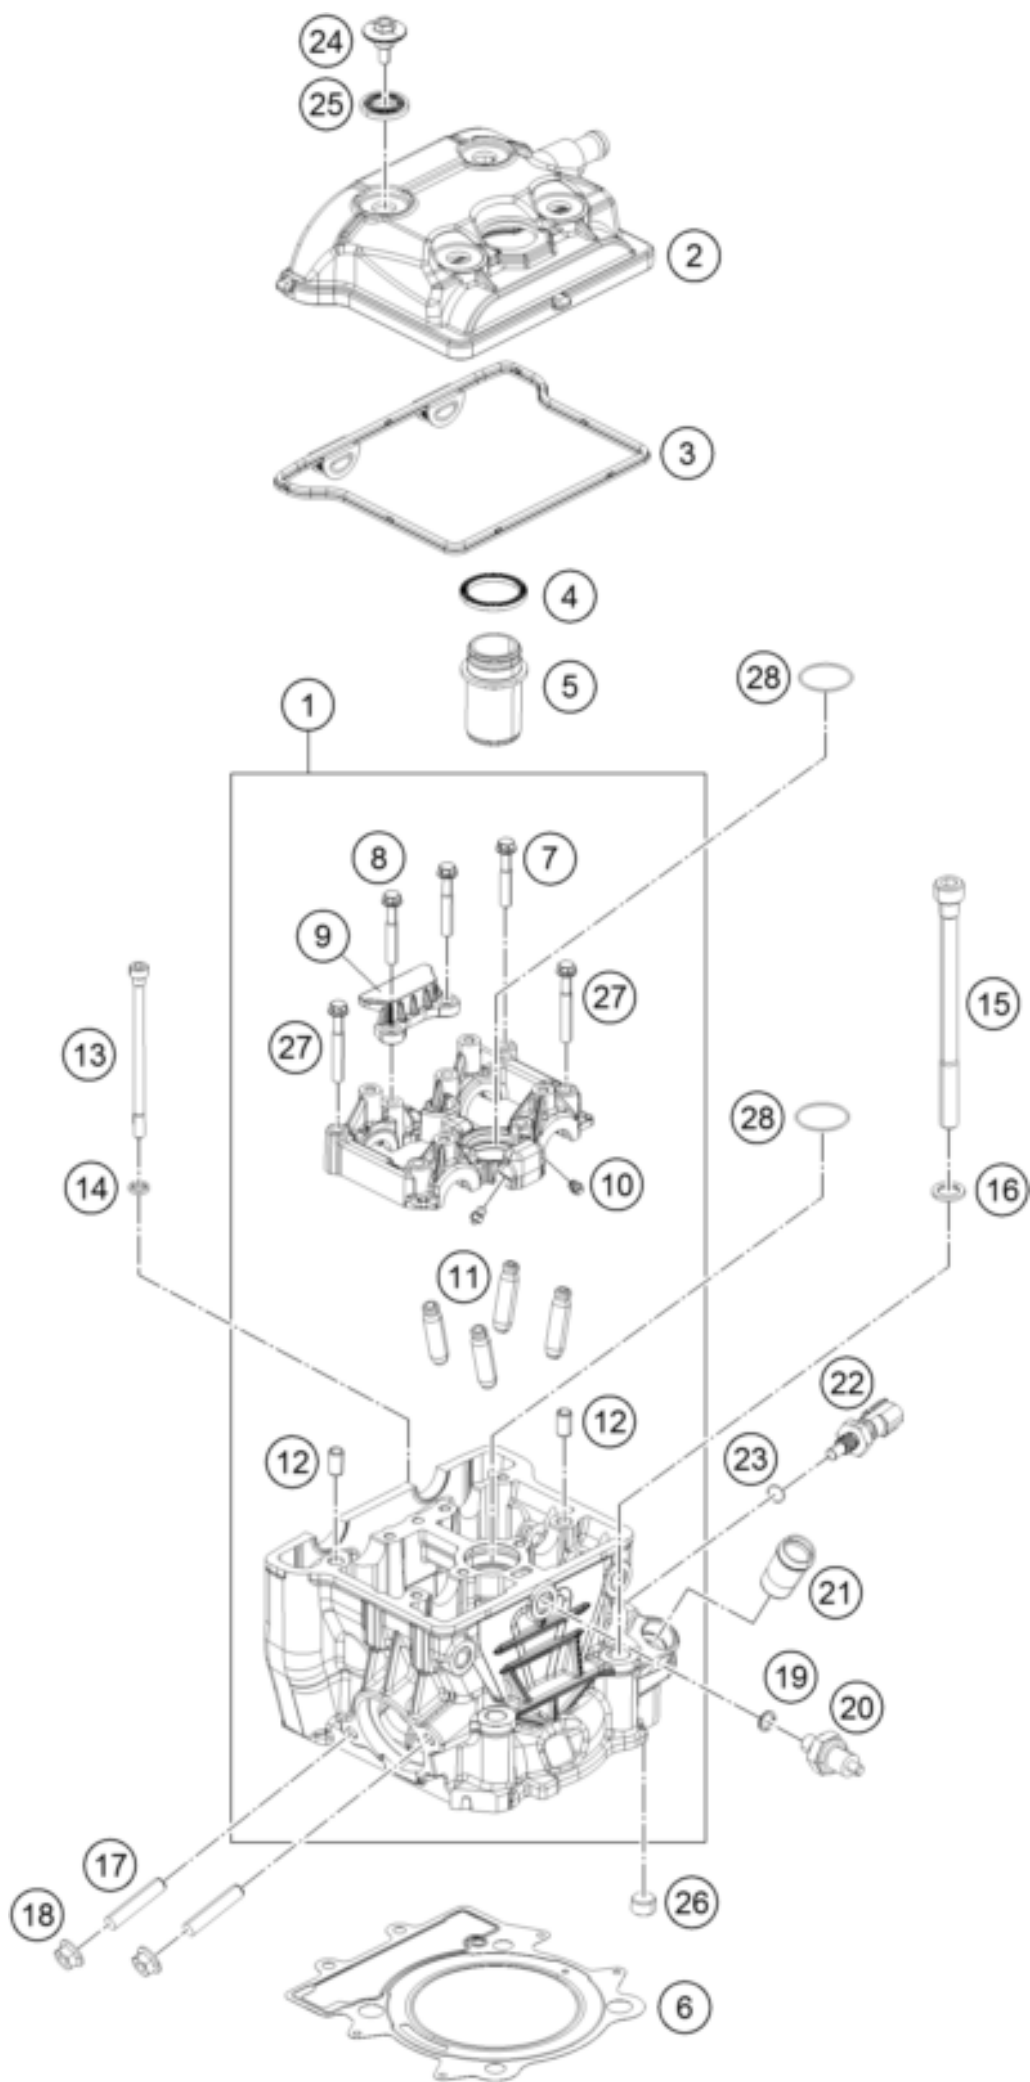

390 ADVENTURE, black - nHD - B.D. 2024 <2024><EU><F5303XE>
CYLINDER HEAD
53558

Pos	Part Number	Description	Additional Text	Quantity
1	93836020033	Head Cylinder with Camholder		1.00
2	93336052100	Valve mechanism cover cmpl.		1.00
3	93836053000	Gasket rubber		1.00
4	90236054000	GASKET SPARK PLUG SHAFT		1.00
5	90236074000	SPARK PLUG SHAFT		1.00
6	93830036000	Gasket Cylinder Head		1.00
7	J025060359	Hexagon screw M6X35		4.00
8	J025060453	HH COLLAR SCREW M6X45		2.00
9	90236018000	CHAIN GUIDE TOP		1.00
10	90130064000	OIL JET		4.00
11	90236025000	VALVE GUIDE		4.00
12	90130024000	PIN DOWEL 8X6,4X14MM		2.00
13	J912061026	intake funnel		2.00
14	J125070003	WASHER 7X11X2		2.00
15	J912101449	SOCKET HEAD SCREW M10X144		4.00
16	J125110003	WASHER 11,2X18X2		4.00
17	90136020001	STUD M8		2.00
18	J926080003	Hex collar nut M6		2.00
19	90138091001	O-RING		1.00
20	90138091000	OIL PRESSURE SENSOR		1.00
21	90235019000	PIPE COOLANT		1.00
22	90135047000	TEMPERATURE SENSOR		1.00
23	90135047001	O-RING		1.00
24	90136052020	VALVE COVER SCREW		4.00
25	90136052010	DECOUPLING ELEMENT		4.00
26	90236024000	PLUG		1.00
27	J025060401	HH COLLAR SCREW M6X40		2.00
28	J770029819	O-RING 29,8X1,9		2.00