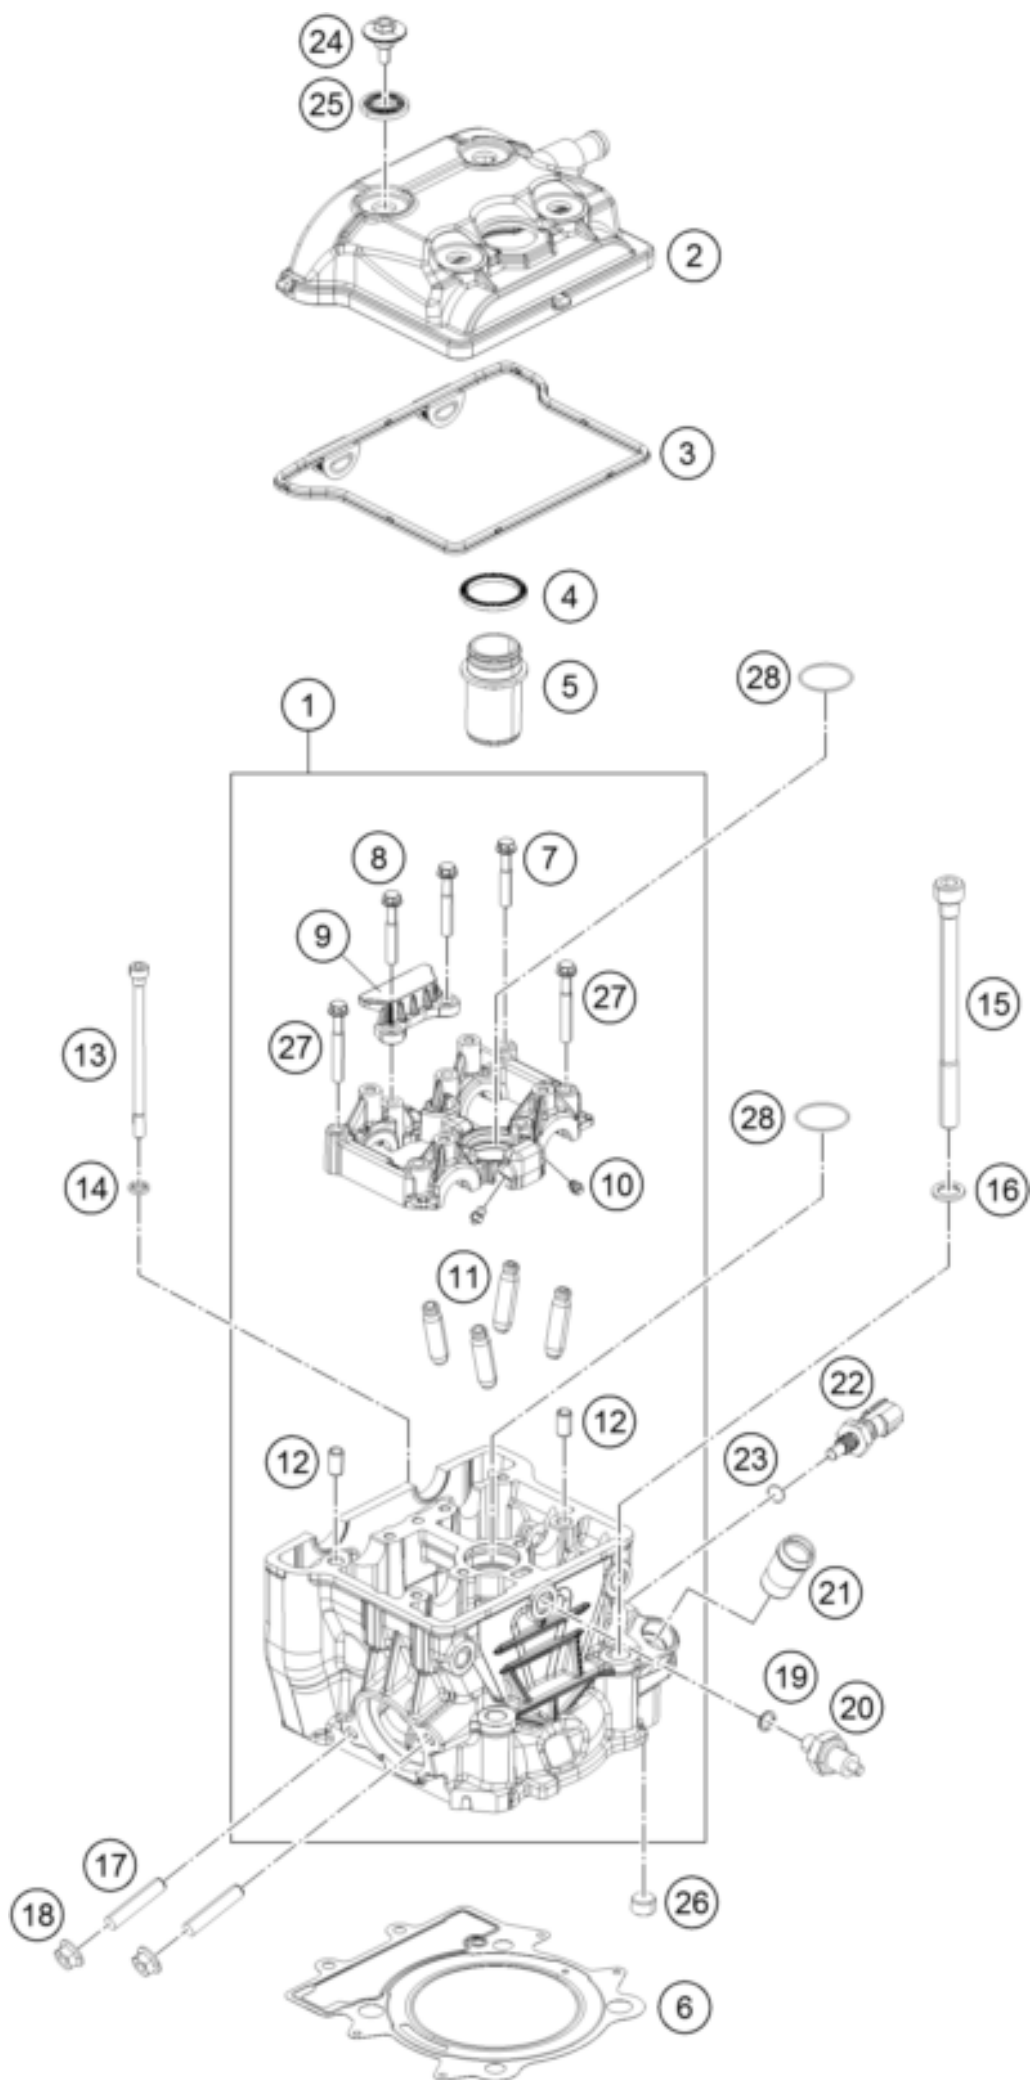

390 ADVENTURE, orange - CKD 2023 <2023><CO><F5341W5>
CYLINDER HEAD
53558

Pos	Part Number	Description	Additional Text	Quantity
1	93836020033	Head Cylinder with Camholder		1.00
2	93336052100	Valve mechanism cover cmpl.		1.00
3	93836053000	Gasket rubber		1.00
4	90236054000	GASKET SPARK PLUG SHAFT		1.00
5	90236074000	SPARK PLUG SHAFT		1.00
6	93830036000	Gasket Cylinder Head		1.00
7	J025060359	Hexagon screw M6X35		4.00
8	J025060453	HH COLLAR SCREW M6X45		2.00
9	90236018000	CHAIN GUIDE TOP		1.00
10	90130064000	OIL JET		4.00
11	90236025000	VALVE GUIDE		4.00
12	90130024000	PIN DOWEL 8X6,4X14MM	14mm length	2.00
12	J800000601002	Dowel 8x6.3x10	10mm length	2.00
13	J912061026	intake funnel		2.00
14	J125070003	WASHER 7X11X2		2.00
15	J912101449	SOCKET HEAD SCREW M10X144		4.00
16	J125110003	WASHER 11,2X18X2		4.00
17	90136020001	STUD M8		2.00
18	J926080003	Hex collar nut M6		2.00
19	90138091001	O-RING		1.00
20	90138091000	OIL PRESSURE SENSOR		1.00
21	90235019000	PIPE COOLANT		1.00
22	90135047000	TEMPERATURE SENSOR		1.00
23	J770000817800	O-ring 7.65x1.78		1.00
24	90136052020	VALVE COVER SCREW		4.00
25	90136052010	DECOUPLING ELEMENT		4.00
26	90236024000	PLUG		1.00
27	J025060401	HH COLLAR SCREW M6X40		2.00
28	J770029819	O-RING 29,8X1,9		2.00