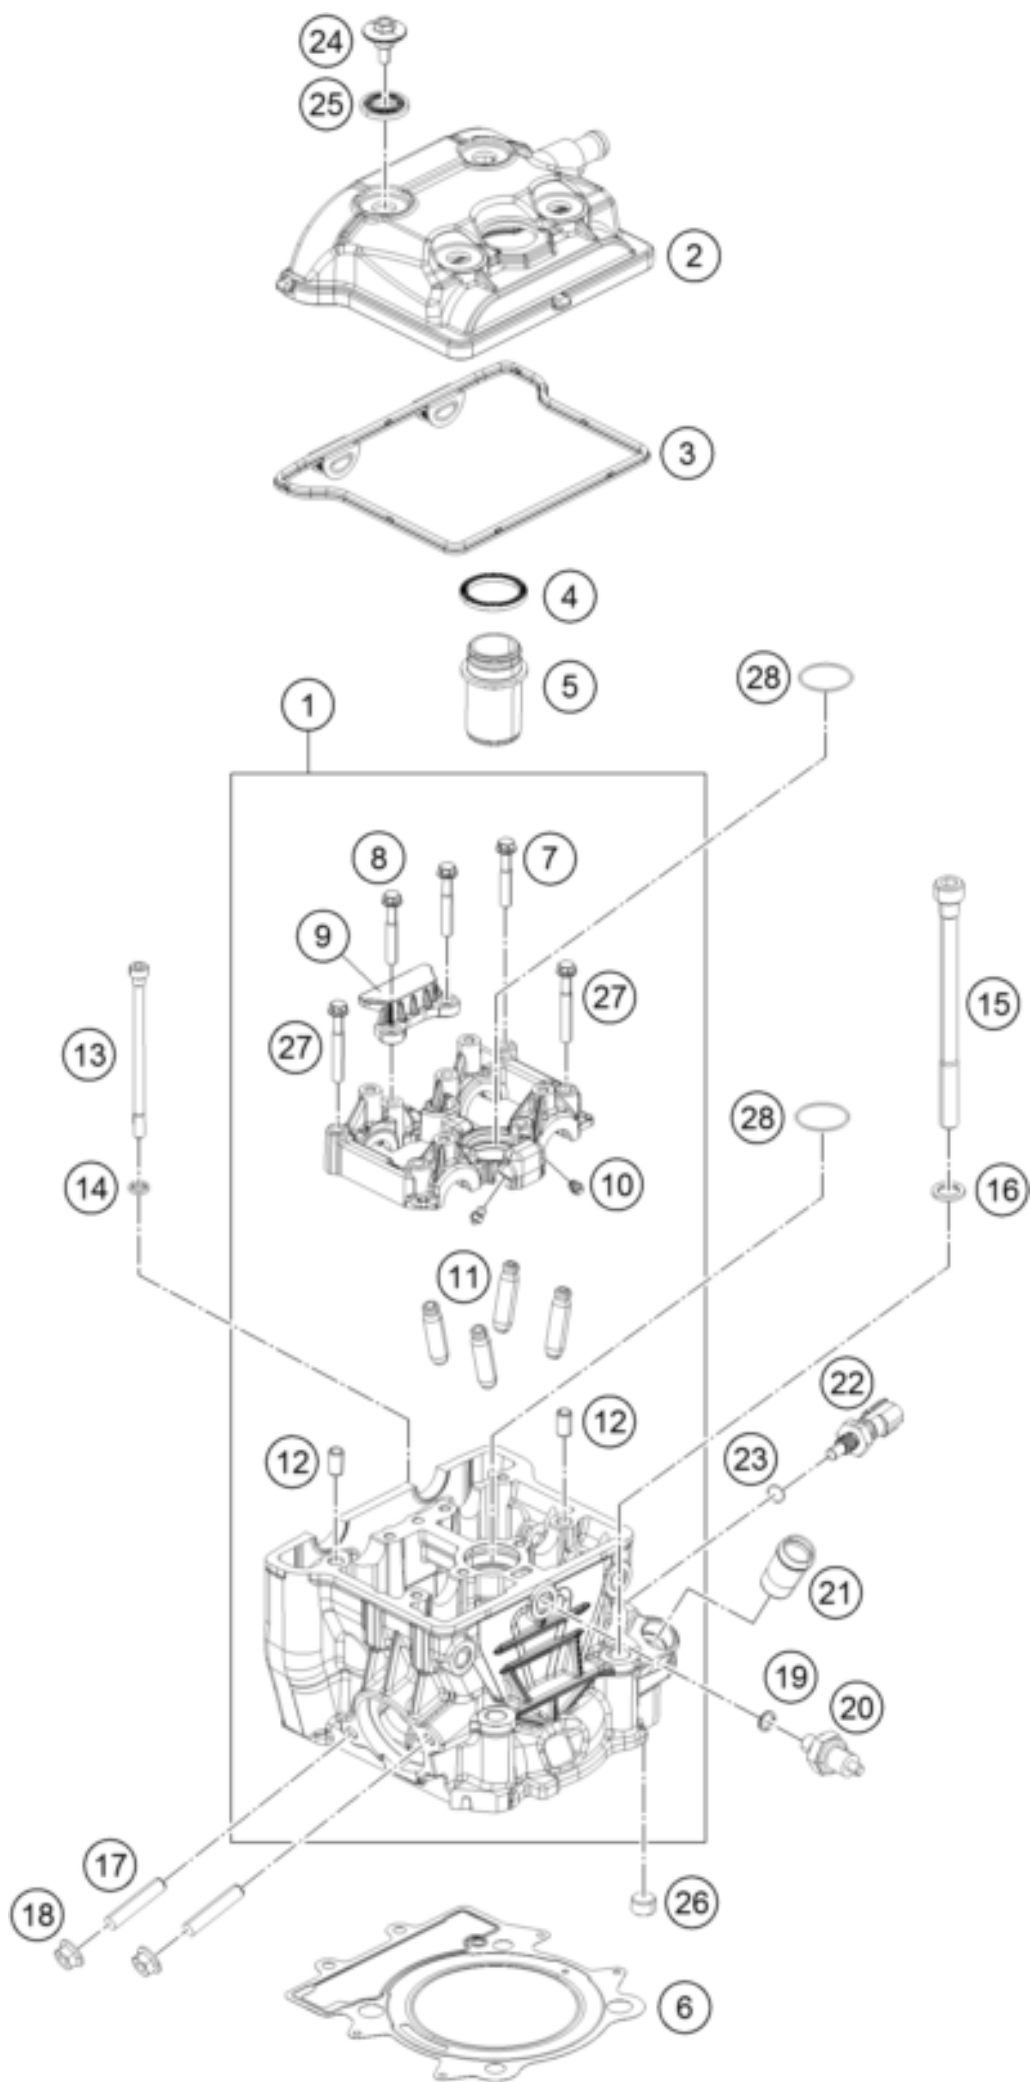

390 ADVENTURE, orange - B.D. 2023 <2023><EU><F5303W7L>
CYLINDER HEAD
53558

Pos	Part Number	Description	Additional Text	Quantity
1	93836020033	Head Cylinder with Camholder		1.00
2	93336052100	Valve mechanism cover compl.		1.00
3	93836053000	Gasket rubber		1.00
4	90236054000	GASKET SPARK PLUG SHAFT		1.00
5	90236074000	SPARK PLUG SHAFT		1.00
6	93830036000	Gasket Cylinder Head		1.00
7	J025060359	Hexagon screw M6X35		4.00
8	J025060453	HH COLLAR SCREW M6X45		2.00
9	90236018000	CHAIN GUIDE TOP		1.00
10	90130064000	OIL JET		4.00
11	90236025000	VALVE GUIDE		4.00
12	90130024000	PIN DOWEL 8X6,4X14MM	14mm length	2.00
12	J800000601002	Dowel 8x6.3x10	10mm length	2.00
13	J912061026	intake funnel		2.00
14	J125070003	WASHER 7X11X2		2.00
15	J912101449	SOCKET HEAD SCREW M10X144		4.00
16	J125110003	WASHER 11,2X18X2		4.00
17	90136020001	STUD M8		2.00
18	J926080003	Hex collar nut M6		2.00
19	90138091001	O-RING		1.00
20	90138091000	OIL PRESSURE SENSOR		1.00
21	90235019000	PIPE COOLANT		1.00
22	90135047000	TEMPERATURE SENSOR		1.00
23	J770000817800	O-ring 7.65x1.78		1.00
24	90136052020	VALVE COVER SCREW		4.00
25	90136052010	DECOUPLING ELEMENT		4.00
26	90236024000	PLUG		1.00
27	J025060401	HH COLLAR SCREW M6X40		2.00
28	J770029819	O-RING 29,8X1,9		2.00