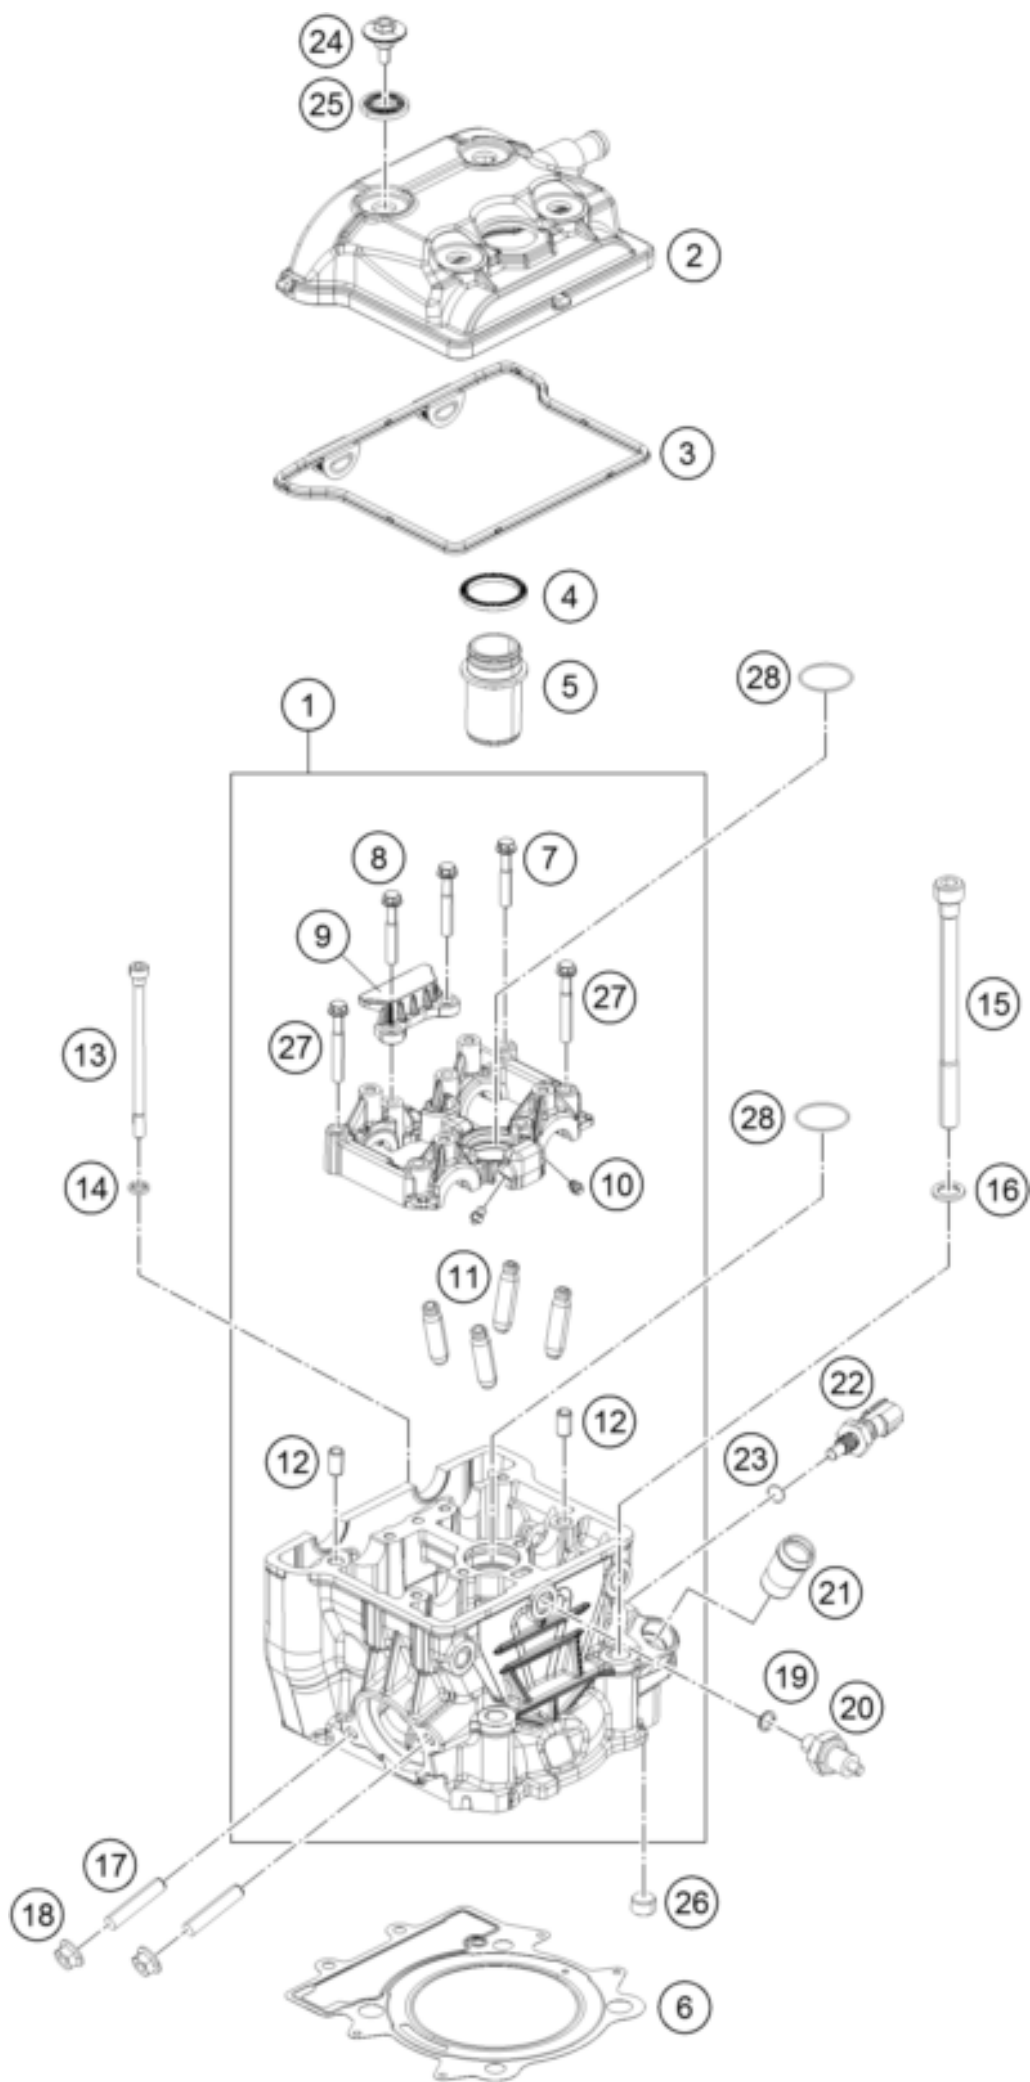

390 ADVENTURE, black - CKD 2022 <2022><CO><F5341V5>
CYLINDER HEAD
53558

Pos	Part Number	Description	Additional Text	Quantity
1	93836020033	Head Cylinder with Camholder		1.00
2	93336052100	Valve mechanism cover cmpl.		1.00
3	93836053000	Gasket rubber		1.00
4	90236054000	GASKET SPARK PLUG SHAFT		1.00
5	90236074000	SPARK PLUG SHAFT		1.00
6	93830036000	Gasket Cylinder Head		1.00
7	J025060359	Hexagon screw M6X35		4.00
8	J025060453	HH COLLAR SCREW M6X45		2.00
9	90236018000	CHAIN GUIDE TOP		1.00
10	90130064000	OIL JET		4.00
11	90236025000	VALVE GUIDE		4.00
12	90130024000	PIN DOWEL 8X6,4X14MM		2.00
13	J912061026	intake funnel		2.00
14	J125070003	WASHER 7X11X2		2.00
15	J912101449	SOCKET HEAD SCREW M10X144		4.00
16	J125110003	WASHER 11,2X18X2		4.00
17	90136020001	STUD M8		2.00
18	J926080003	Hex collar nut M6		2.00
19	90138091001	O-RING		1.00
20	90138091000	OIL PRESSURE SENSOR		1.00
21	90235019000	PIPE COOLANT		1.00
22	90135047000	TEMPERATURE SENSOR		1.00
23	90135047001	O-RING		1.00
24	90136052020	VALVE COVER SCREW		4.00
25	90136052010	DECOUPLING ELEMENT		4.00
26	90236024000	PLUG		1.00
27	J025060401	HH COLLAR SCREW M6X40		2.00
28	J770029819	O-RING 29,8X1,9		2.00