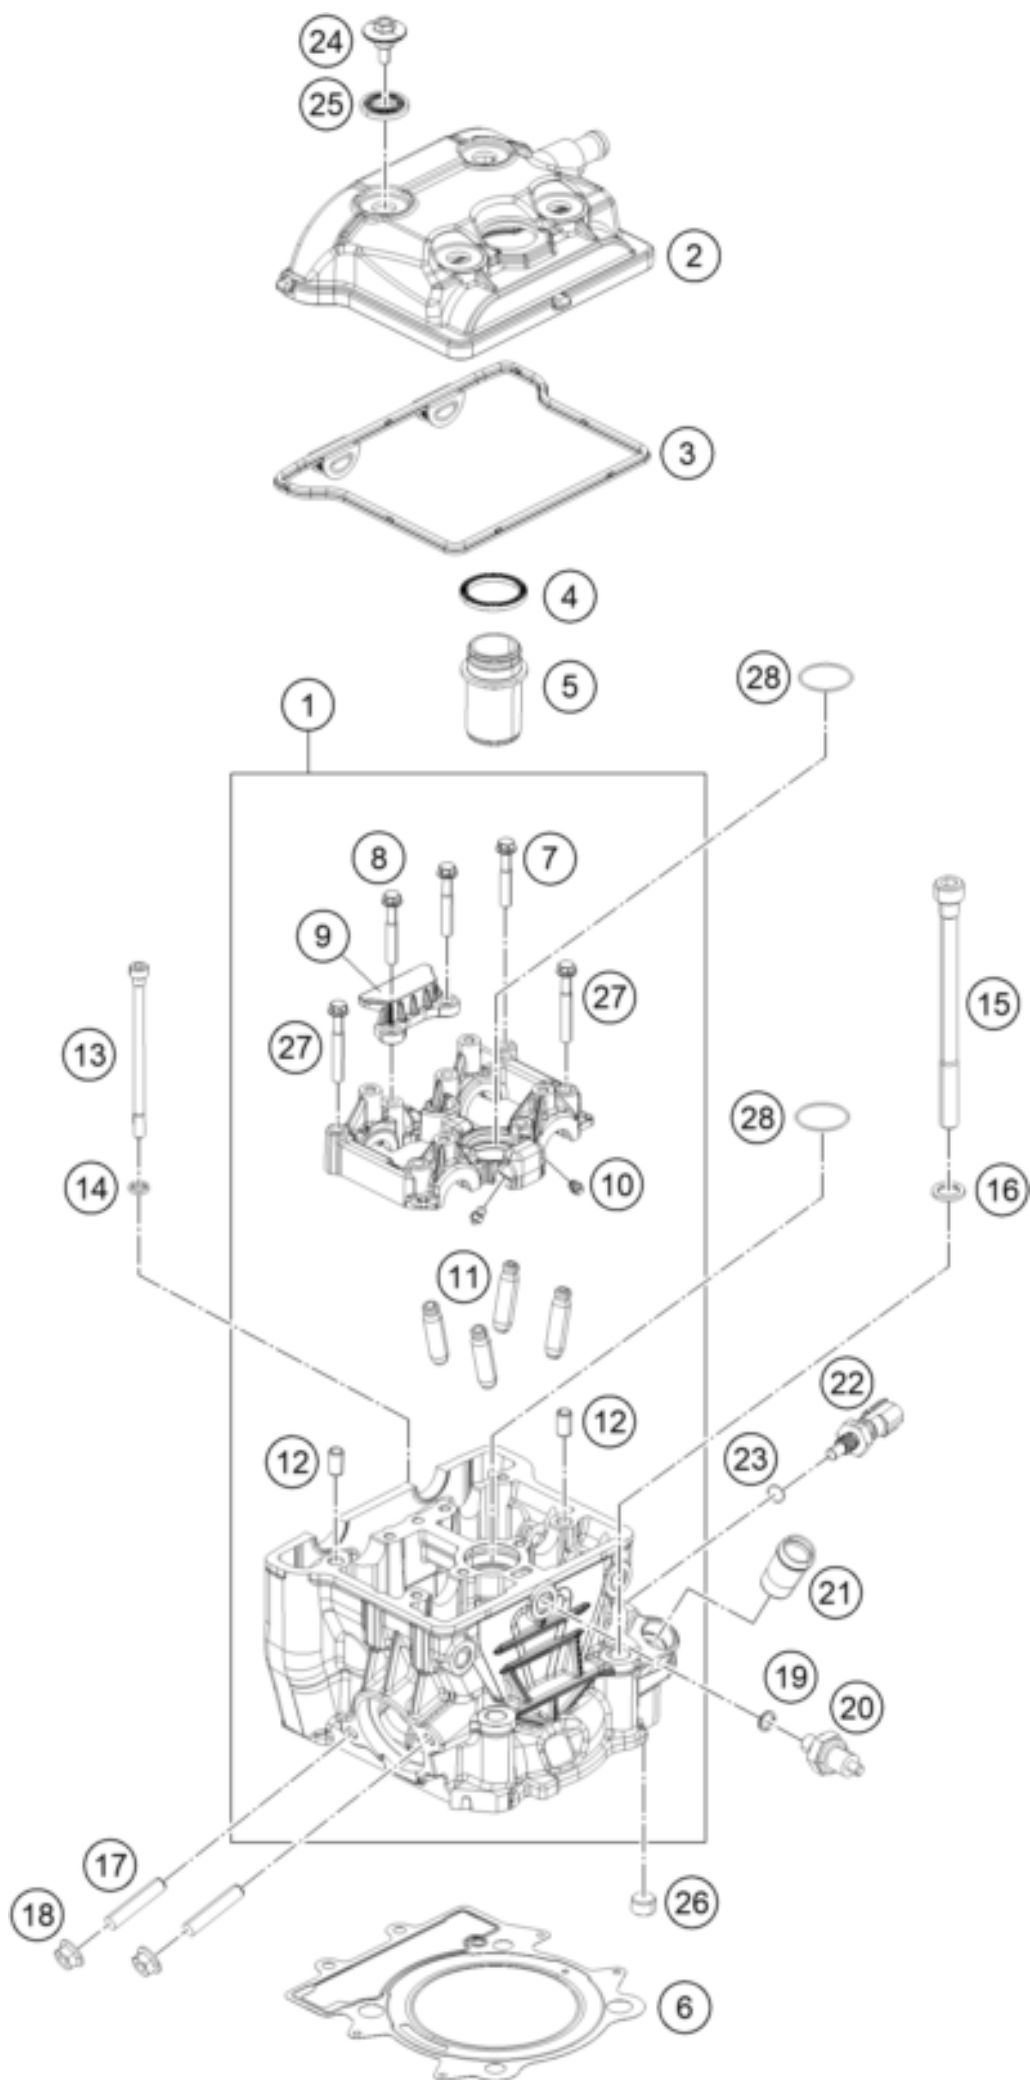

390 ADVENTURE, black - CKD 2022 <2022><CO><F5341V5>
CYLINDER HEAD
53558

Pos	Part Number	Description	Additional Text	Quantity
1	93836020033	Head Cylinder with Camholder		1.00
2	93336052100	Valve mechanism cover cmpl.		1.00
3	93836053000	Gasket rubber		1.00
4	90236054000	GASKET SPARK PLUG SHAFT		1.00
5	90236074000	SPARK PLUG SHAFT		1.00
6	93830036000	Gasket Cylinder Head		1.00
7	J025060359	Hexagon screw M6X35		4.00
8	J025060453	HH COLLAR SCREW M6X45		2.00
9	90236018000	CHAIN GUIDE TOP		1.00
10	90130064000	OIL JET		4.00
11	90236025000	VALVE GUIDE		4.00
12	90130024000	PIN DOWEL 8X6,4X14MM	14mm length	2.00
12	J800000601002	Dowel 8x6.3x10	10mm length	2.00
13	J912061026	intake funnel		2.00
14	J125070003	WASHER 7X11X2		2.00
15	J912101449	SOCKET HEAD SCREW M10X144		4.00
16	J125110003	WASHER 11,2X18X2		4.00
17	90136020001	STUD M8		2.00
18	J926080003	Hex collar nut M6		2.00
19	90138091001	O-RING		1.00
20	90138091000	OIL PRESSURE SENSOR		1.00
21	90235019000	PIPE COOLANT		1.00
22	90135047000	TEMPERATURE SENSOR		1.00
23	J770000817800	O-ring 7.65x1.78		1.00
24	90136052020	VALVE COVER SCREW		4.00
25	90136052010	DECOUPLING ELEMENT		4.00
26	90236024000	PLUG		1.00
27	J025060401	HH COLLAR SCREW M6X40		2.00
28	J770029819	O-RING 29,8X1,9		2.00