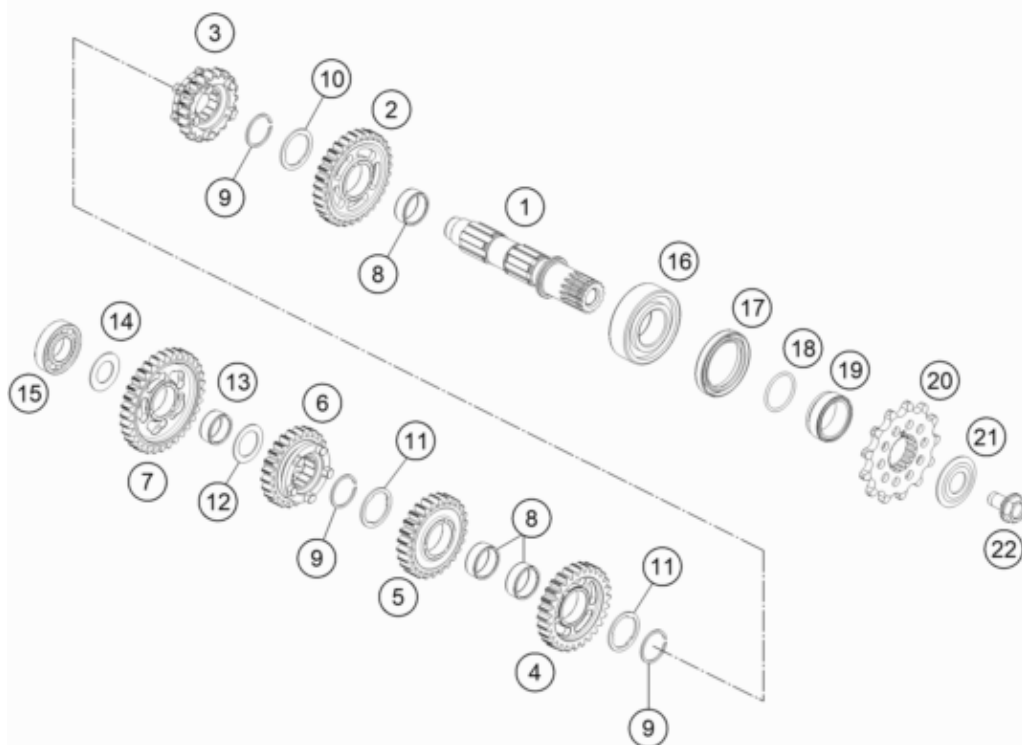

**ACHTUNG !!!**  
Bei Bestellung von Getrieberädern, Markierung beachten.

**CAUTION !!!**  
When ordering transmission gears, check marking.

Pos	Part Number	Description	Additional Text	Quantity
1	50533010100	pinion shaft		1.00
2	50533112000	Idler gear, 2nd gear, teeth=31		1.00
3	50533116000	Sliding gear, 6th gear, teeth=		1.00
4	50533013000	Idler gear, 3rd gear, not=28		1.00
5	50533114000	Idler gear, 4th gear, teeth=26		1.00
6	50533115000	Sliding gear, 5th gear, teeth=		1.00
7	50533111000	Idler gear, 1st gear, teeth=33		1.00
8	0405222611	NEEDLE BEAR.K 22X26X10 DIVIDED		3.00
9	0417024000	CIRCLIP WS24		3.00
10	77733044000	STOP DISC 24X32X1,5		1.00
11	77733043000	STOP DISC 23,4X31X1,5		2.00
12	54833080000	STOP DISC 20,2X30X1		1.00
13	0405202410	NEEDLE BEARING K20X24X10		1.00
14	56033030000	STOP DISC 17,2X30X1		1.00
15	0625160031	GROOVED BALL B. 16003 C4 J1		1.00
16	0625062054	BALL BEARING 6205 C3 NTN		1.00

17	0760324571	SHAFT SEAL RING 32X45X7 BSLNBR	1.00
18	0770230020	O-RING 23,00X2,00 NBR70	1.00
19	50433030000	SPACER BUSHING 12,4 MM	1.00
20	79233029013	Sprocket 13-t	1.00
21	59033034000	Spring washer 17.2X40X1.5	1.00
22	59033029000	HH COLLAR SCREW M10X18 10.9	1.00
99	50533010110	Counter shaft repair kit 125/1	1.00