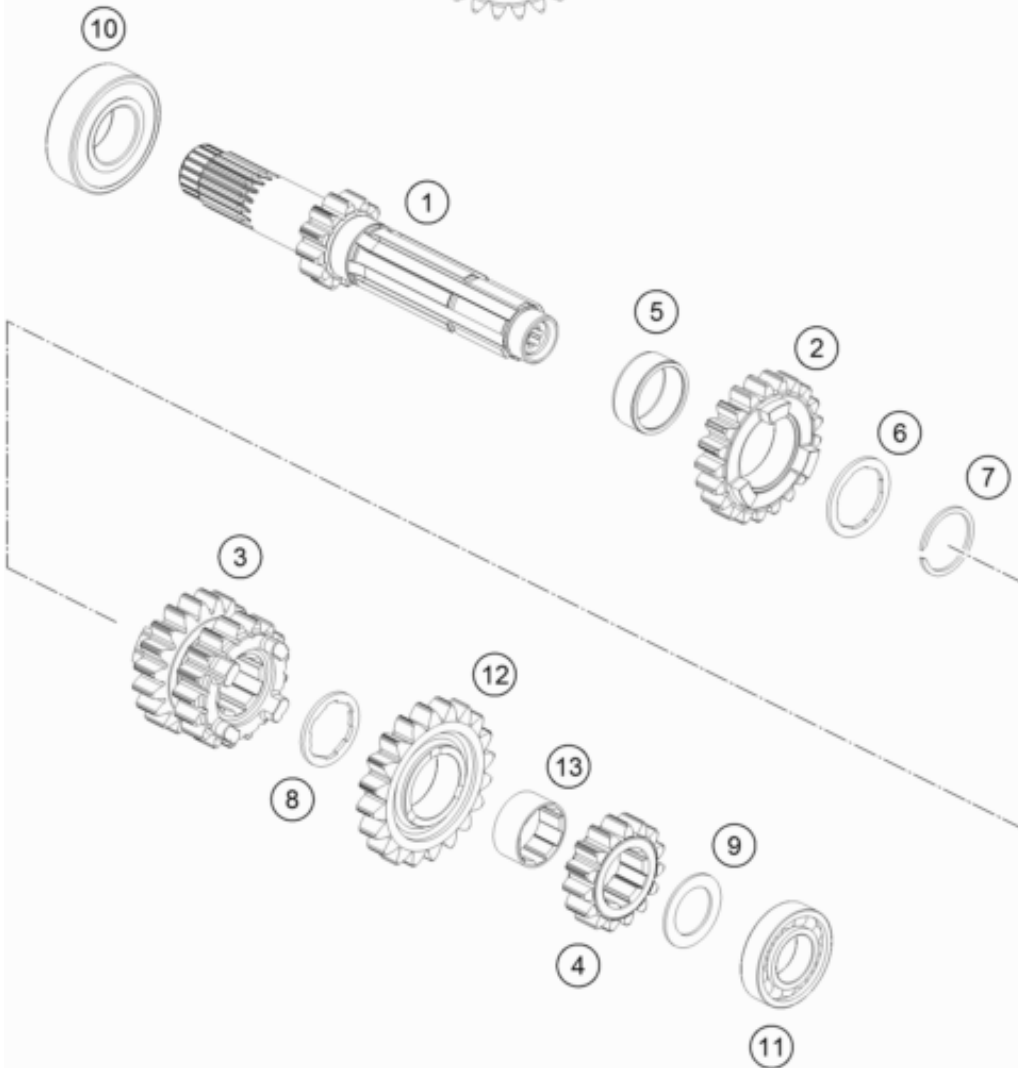

ACHTUNG !!!
 Bei Bestellung von Getrieberädern, Markierung beachten.

CAUTION !!!
 When ordering transmission gears, check marking.

Pos	Part Number	Description	Additional Text	Quantity
1	50533101000	Drive shaft assy. not=12		1.00
2	50533105000	Idler gear, 5th gear, teeth=21		1.00
3	50533103000	Sliding gear, 3rd/4th gear, te		1.00
4	50533102000	Fixed gear, 2nd gear, teeth=15		1.00
5	0405222611	NEEDLE BEAR.K 22X26X10 DIVIDED		1.00
6	50533034000	Thrust washer		1.00
7	50133090000	LOCK RING 22X1,2		1.00
8	50533033000	Thrust washer		1.00
9	50333041000	STOP DISC 17,2X26X1 B		1.00

10	0625060041	BALL BEARING 6004 TNH C3		1.00
11	0625160031	GROOVED BALL B. 16003 C4 J1		1.00
12	50533106000	Idler gear, 6th gear, teeth=20		1.00
13	50533024000	bushing		1.00