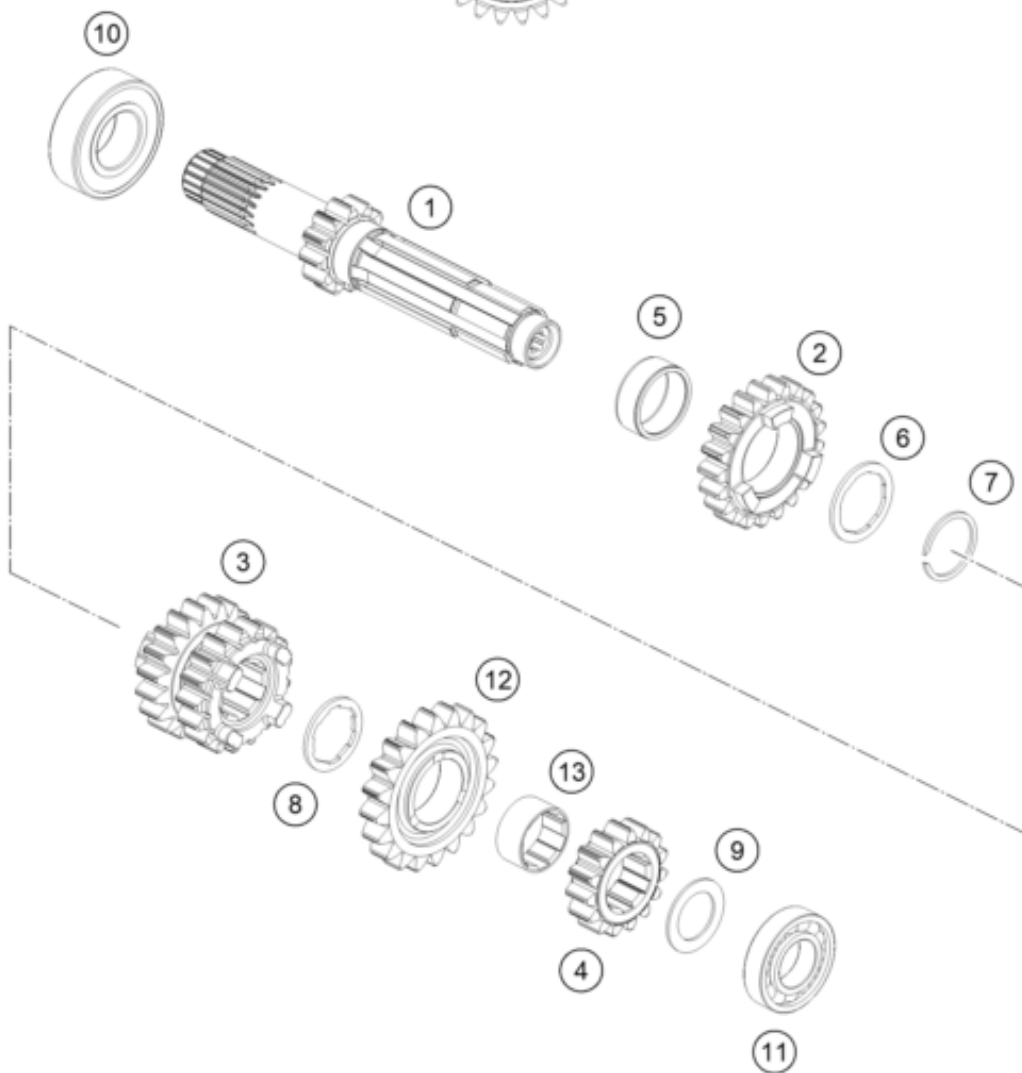

**ACHTUNG !!!**  
 Bei Bestellung von Getrieberädern, Markierung beachten.

**CAUTION !!!**  
 When ordering transmission gears, check marking.

Pos	Part Number	Description	Additional Text	Quantity
1	50533101000	Drive shaft assy. not=12		1.00
2	50533105000	Idler gear, 5th gear, teeth=21		1.00
3	50533103000	Sliding gear, 3rd/4th gear, te		1.00
4	50533102000	Fixed gear, 2nd gear, teeth=15		1.00
5	0405222611	NEEDLE BEAR.K 22X26X10 DIVIDED		1.00
6	50533034000	Thrust washer		1.00
7	50133090000	LOCK RING 22X1,2		1.00
8	50533033000	Thrust washer		1.00
9	50333041000	STOP DISC 17,2X26X1 B		1.00

10	0625060041	BALL BEARING 6004 TNH C3		1.00
11	0625160031	GROOVED BALL B. 16003 C4 J1		1.00
12	50533106000	Idler gear, 6th gear, teeth=20		1.00
13	50533024000	bushing		1.00