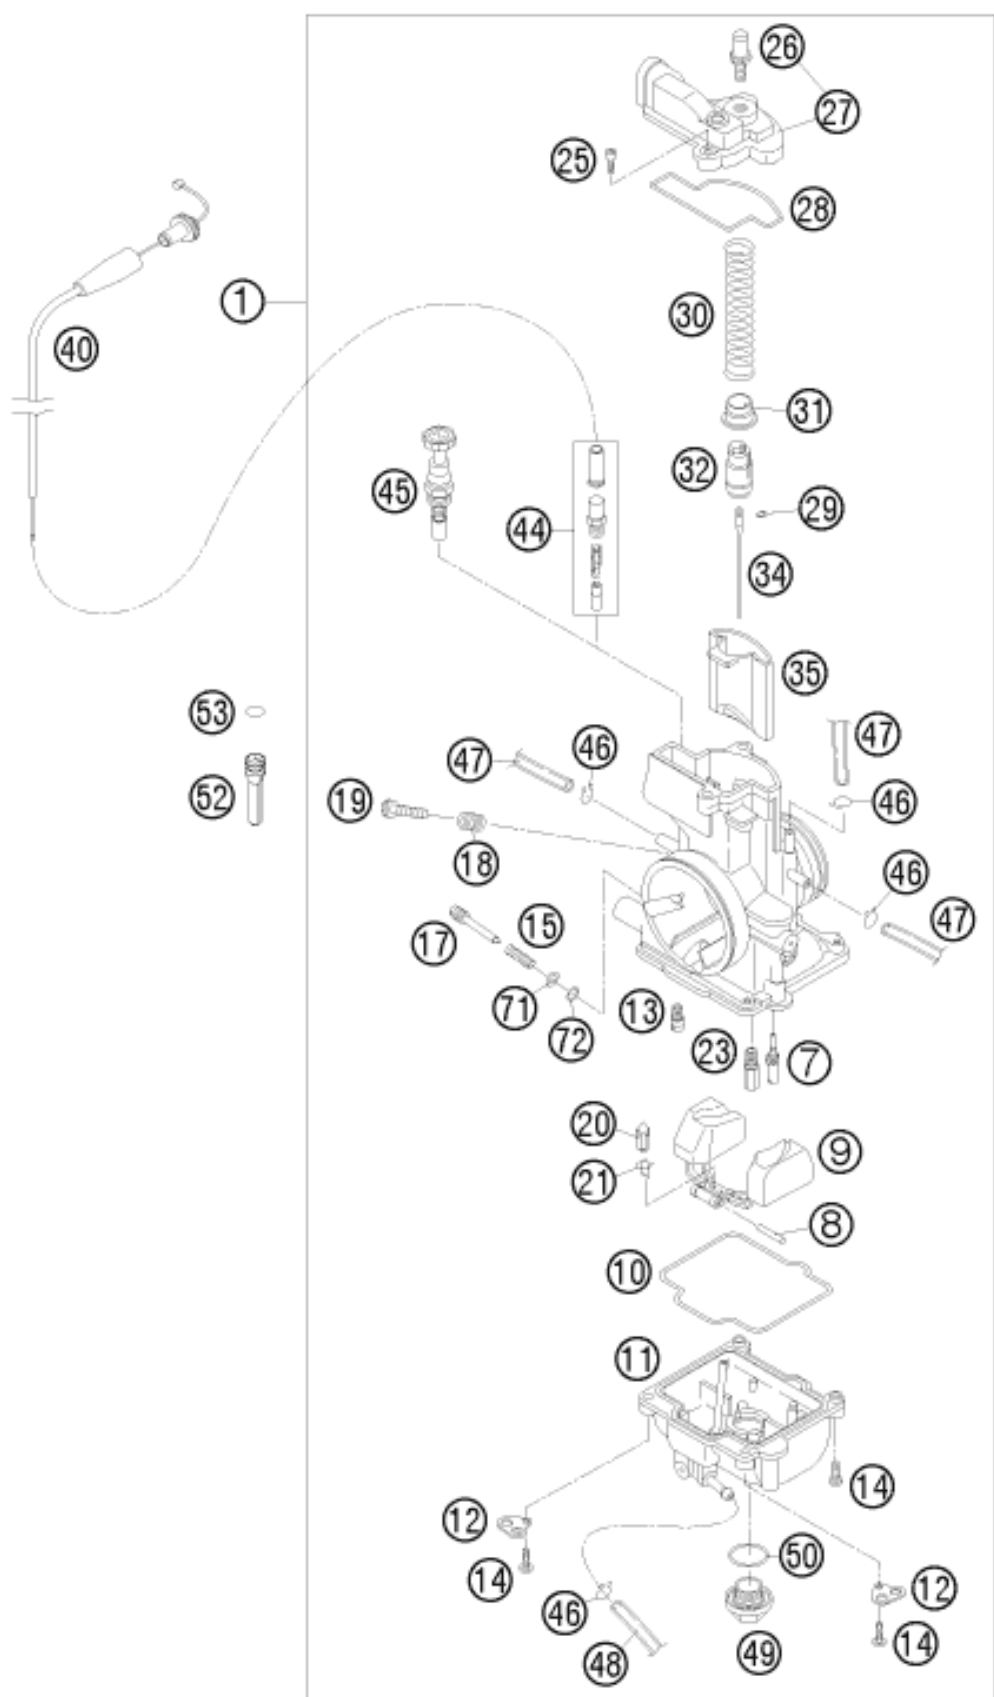

ACHTUNG !!!
Vor dem Einbau des Vergasers,
Bedüsung kontrollieren.

CAUTION !!!
Before mounting the carburetor,
check the jetting.

Pos	Part Number	Description	Additional Text	Quantity
1	54831101044	CARBURETOR PWK36-S AG 04	EU, AUS	0.00
1*	54831201544	CARBURET.KEIH.PWK 36S AG BC5	ONLY FOR XC/XC-W	0.00
1	54831201044	CARB. KEIH. PWK 36S AG FK26 08	ONLY FOR EXC-E EU	0.00
7	54831007138	IDLE JET SIZE 38X38 KEIHIN		0.00
7	54531607035	IDLE JET 35 KEIHIN	125/200 EXC	0.00
7	54531607038	IDLE JET 38 KEIHIN	450-650 FE+FS	0.00
7	54531607040	IDLE JET 40 KEIHIN	450 SMR	0.00
7	54531607042	IDLE JET 42 KEIHIN	525 SMR	0.00
7	54531607045	IDLE JET 45 KEIHIN	200 MXC/EXC-USA	0.00
7	54531607048	IDLE JET 48 KEIHIN	125 SX	0.00
7	54531607050	IDLE JET 50 KEIHIN		0.00
8	57331008000	ARM PIN FLOAT		1.00
9	57331009000	FLOAT CPL.		1.00
10	54831010000	GASKET FLOAT CHAMBER		1.00
11	54831011000	FLOAT CHAMBER PWK38-S AG		1.00
12	54531612100	RETAINING PLATE FOR BLEEDER		2.00
13	54831051050	STARTER JET 50 KEIHIN		0.00
13	54831051085	STARTER JET 85 KEIHIN		0.00
14	0016040163	HH COLLAR SCREW M 4X16 WS=6		4.00
15	54531615000	SPRING FOR ADJUSTMENT SCREW		1.00
17*	54831017000	STOP SCREW CPL.		1.00
18	54631118000	SPRING		1.00
19	54631219100	ADJUSTMENT SCREW M 5		1.00
20	54631220000	FLOAT NEEDLE		1.00
21	54531621000	CLAMP		1.00
23	54531623115	MAIN JET 115 KEIHIN		0.00
23	54531623150	MAIN JET 150 KEIHIN		0.00
23	54531623152	MAIN JET 152 KEIHIN		0.00
23	54531623155	MAIN JET 155 KEIHIN		0.00
23	54531623158	MAIN JET 158 KEIHIN		0.00
23	54531623160	MAIN JET 160 KEIHIN	MXC, EXC	0.00
23	54531623162	MAIN JET 162 KEIHIN		0.00
23	54531623165	MAIN JET 165 KEIHIN	SX	0.00
23	54531623168	MAIN JET 168 KEIHIN	SX	0.00
23	54531623170	MAIN JET 170 KEIHIN		0.00
23	54531623172	MAIN JET 172 KEIHIN		0.00
23	54531623175	MAIN JET 175 KEIHIN	250 EXC EU+AUS, 300 MXC, EXC	0.00
25	54831025000	SPECIAL-AH-SCREW M 4X12		2.00
26	54831029000	THROTTLE CALBE HOLDER M6X0,75		1.00
27	54831127000	CARBURETOR COVER PWK36-S AG	MXC, EXC	1.00
28	54831028000	GASKET FOR CARBURETOR COVER		1.00
29	54531629000	CLIP FOR JET NEEDLE		1.00
30	54831030000	SLIDING SPRING		1.00
31	54631231000	SPRING CAP		1.00
32	54631232000	NIPPLE		1.00
34	54831034100	JET NEEDLE KEIHIN N84K		0.00
34	54731134600	JET NEEDLE KEIHIN N2ZG 08		0.00
34	54731134700	JET NEEDLE KEIHIN N2ZH 08		0.00
34	54731134100	JET NEEDLE KEIHIN N2ZW 08		0.00