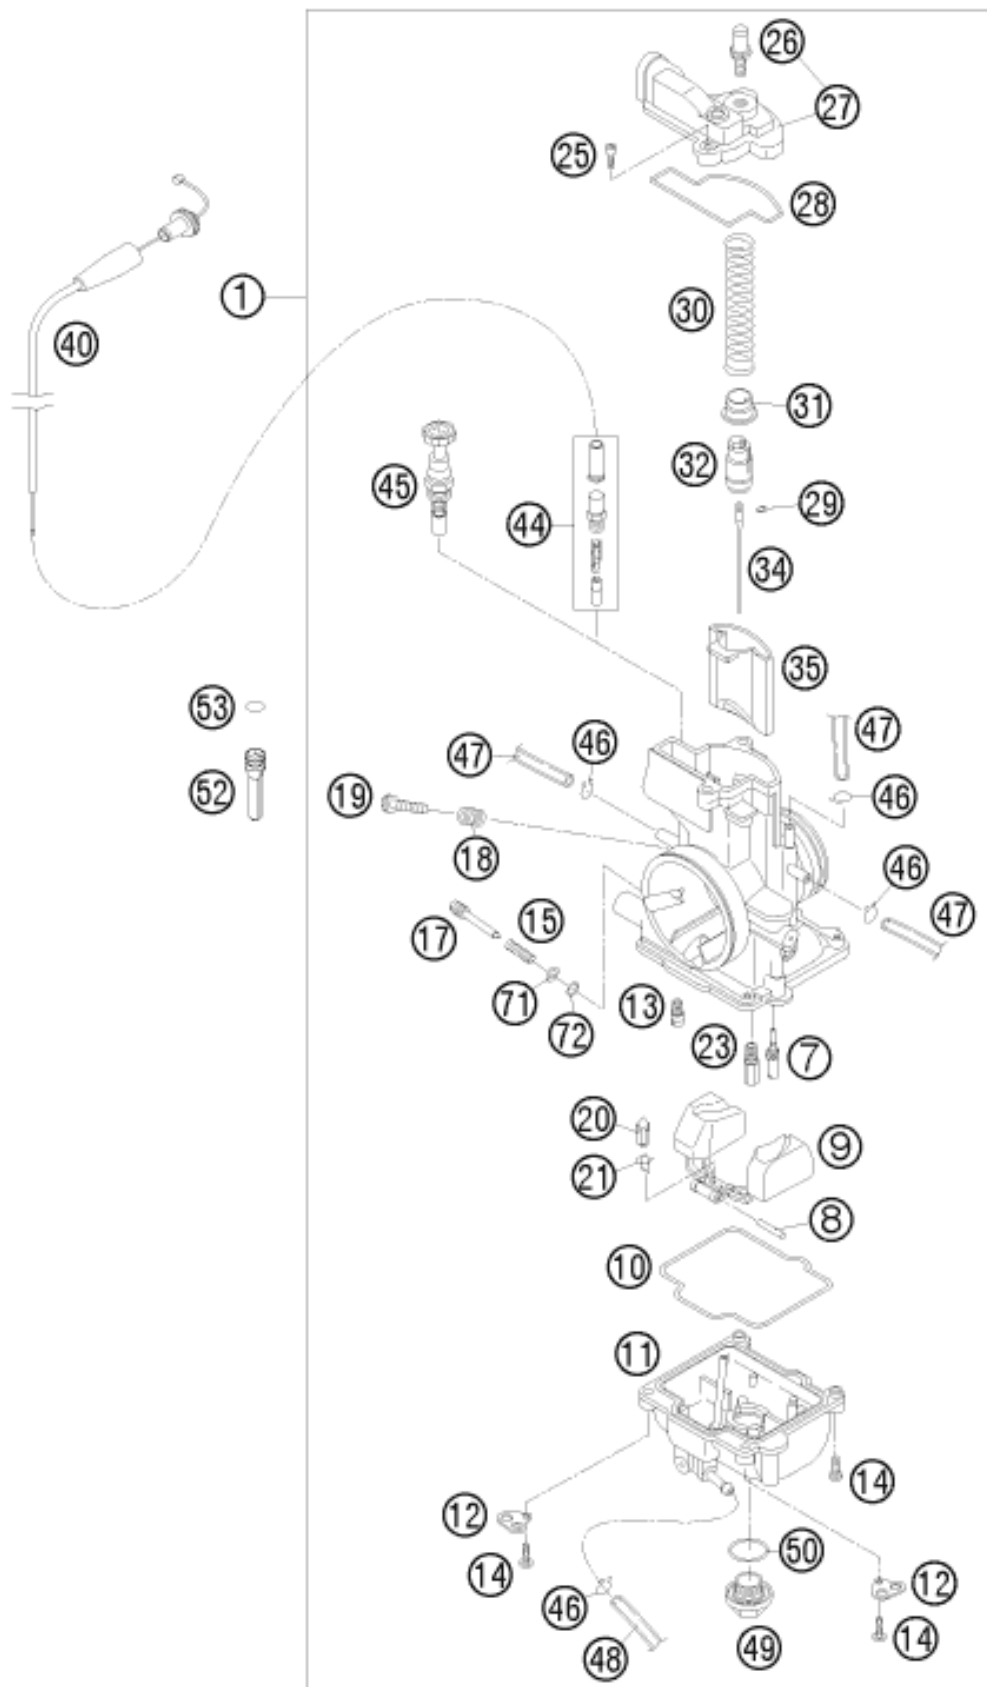

ACHTUNG !!!
Vor dem Einbau des Vergasers,
Bedüsung kontrollieren.

CAUTION !!!
Before mounting the carburetor,
check the jetting.

Pos	Part Number	Description	Additional Text	Quantity
1	54831101944	CARBURETOR KEIHIN PWK36S AG 08	ONLY FOR EXC EU	0.00
1	54831101044	CARBURETOR PWK36-S AG 04	EU, AUS	0.00
1	54831101744	CARB. KEIH PWK 36S AG FK23 08	ONLY FOR SIX-DAYS + XC-W ZA	0.00
7	54831007138	IDLE JET SIZE 38X38 KEIHIN		0.00
7	54531607035	IDLE JET 35 KEIHIN	125/200 EXC	0.00
7	54531607038	IDLE JET 38 KEIHIN	450-650 FE+FS	0.00
7	54531607040	IDLE JET 40 KEIHIN	450 SMR	0.00
7	54531607042	IDLE JET 42 KEIHIN	525 SMR	0.00
7	54531607045	IDLE JET 45 KEIHIN	200 MXC/EXC-USA	0.00
7	54531607048	IDLE JET 48 KEIHIN	125 SX	0.00
7	54531607050	IDLE JET 50 KEIHIN		0.00
8	57331008000	ARM PIN FLOAT		1.00
9	57331009000	FLOAT CPL.		1.00
10	54831010000	GASKET FLOAT CHAMBER		1.00
11	54831011000	FLOAT CHAMBER PWK38-S AG		1.00
12	54531612100	RETAINING PLATE FOR BLEEDER		2.00
13	54831051050	STARTER JET 50 KEIHIN		0.00
13	54831051085	STARTER JET 85 KEIHIN		0.00
14	0016040163	HH COLLAR SCREW M 4X16 WS=6		4.00
15	54531615000	SPRING FOR ADJUSTMENT SCREW		1.00
17	54531617000	ADJUSTMENT SCREW		1.00
18	54631118000	SPRING		1.00
19	54631219100	ADJUSTMENT SCREW M 5		1.00
20	54631220000	FLOAT NEEDLE		1.00
21	54531621000	CLAMP		1.00
23	54531623115	MAIN JET 115 KEIHIN		0.00
23	54531623150	MAIN JET 150 KEIHIN		0.00
23	54531623152	MAIN JET 152 KEIHIN		0.00
23	54531623155	MAIN JET 155 KEIHIN		0.00
23	54531623158	MAIN JET 158 KEIHIN		0.00
23	54531623160	MAIN JET 160 KEIHIN	MXC, EXC	0.00
23	54531623162	MAIN JET 162 KEIHIN		0.00
23	54531623165	MAIN JET 165 KEIHIN	SX	0.00
23	54531623168	MAIN JET 168 KEIHIN	SX	0.00
23	54531623170	MAIN JET 170 KEIHIN		0.00
23	54531623172	MAIN JET 172 KEIHIN		0.00
23	54531623175	MAIN JET 175 KEIHIN	250 EXC EU+AUS, 300 MXC, EXC	0.00
25	54831025000	SPECIAL-AH-SCREW M 4X12		2.00
26	54831029000	THROTTLE CALBE HOLDER M6X0,75		1.00
27	54831127000	CARBURETOR COVER PWK36-S AG	MXC, EXC	1.00
28	54831028000	GASKET FOR CARBURETOR COVER		1.00
29	54531629000	CLIP FOR JET NEEDLE		1.00
30	54831030000	SLIDING SPRING		1.00
31	54631231000	SPRING CAP		1.00
32	54631232000	NIPPLE		1.00
34	54831034100	JET NEEDLE KEIHIN N84K		0.00
34	54831035300	JET NEEDLE KEIHIN N8RE 06		0.00
34	54831035000	JET NEEDLE KEIHIN N8RF 06		0.00
34	54831035100	JET NEEDLE KEIHIN N8RG 06		0.00