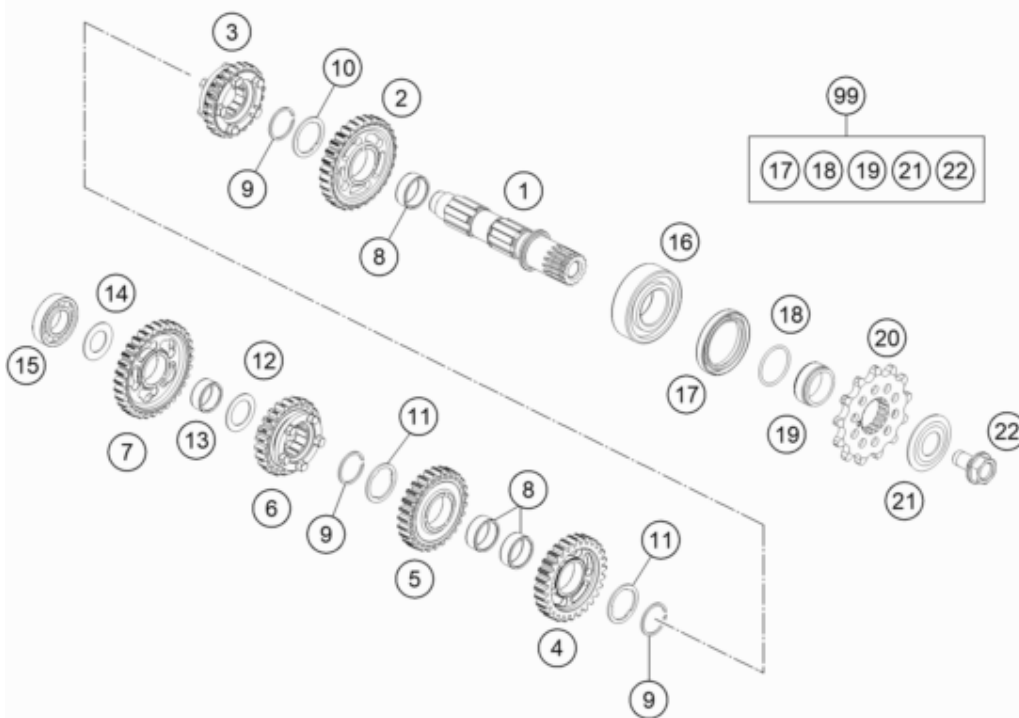

ACHTUNG !!!
Bei Bestellung von Getrieberädern, Markierung beachten.

CAUTION !!!
When ordering transmission gears, check marking.

Pos	Part Number	Description	Additional Text	Quantity
1	50533010100	pinion shaft		1.00
2	50533012000	Idler gear 2nd gear not=30		1.00
3	50533016000	Sliding gear, 6th gear, teeth=		1.00
4	50533013000	Idler gear, 3rd gear, not=28		1.00
5	50533014000	Idler 4th gear not=27		1.00
6	50533015000	Sliding gear, 5th gear, teeth=		1.00
7	50533011000	Idler gear, 1st gear, teeth=32		1.00
8	0405222611	NEEDLE BEAR.K 22X26X10 DIVIDED		3.00
9	0417024000	CIRCLIP WS24		3.00
10	77733044000	STOP DISC 24X32X1,5		1.00
11	77733043000	STOP DISC 23,4X31X1,5		2.00
12	54833080000	STOP DISC 20,2X30X1		1.00
13	0405202410	NEEDLE BEARING K20X24X10		1.00
14	56033030000	STOP DISC 17,2X30X1		1.00
15	0625160031	GROOVED BALL B. 16003 C4 J1		1.00
16	0625062054	BALL BEARING 6205 C3 NTN		1.00
17	0760324571	SHAFT SEAL RING 32X45X7 BSLNBR		1.00

18	0770230020	O-RING 23,00X2,00 NBR70		1.00
19	50433030000	SPACER BUSHING 12,4 MM		1.00
20	79233029013	Sprocket 13-t		1.00
21	59033034000	Spring washer 17.2X40X1.5		1.00
22	59033029000	HH COLLAR SCREW M10X18 10.9		1.00
99	50533010110	Counter shaft repair kit 125/1		1.00