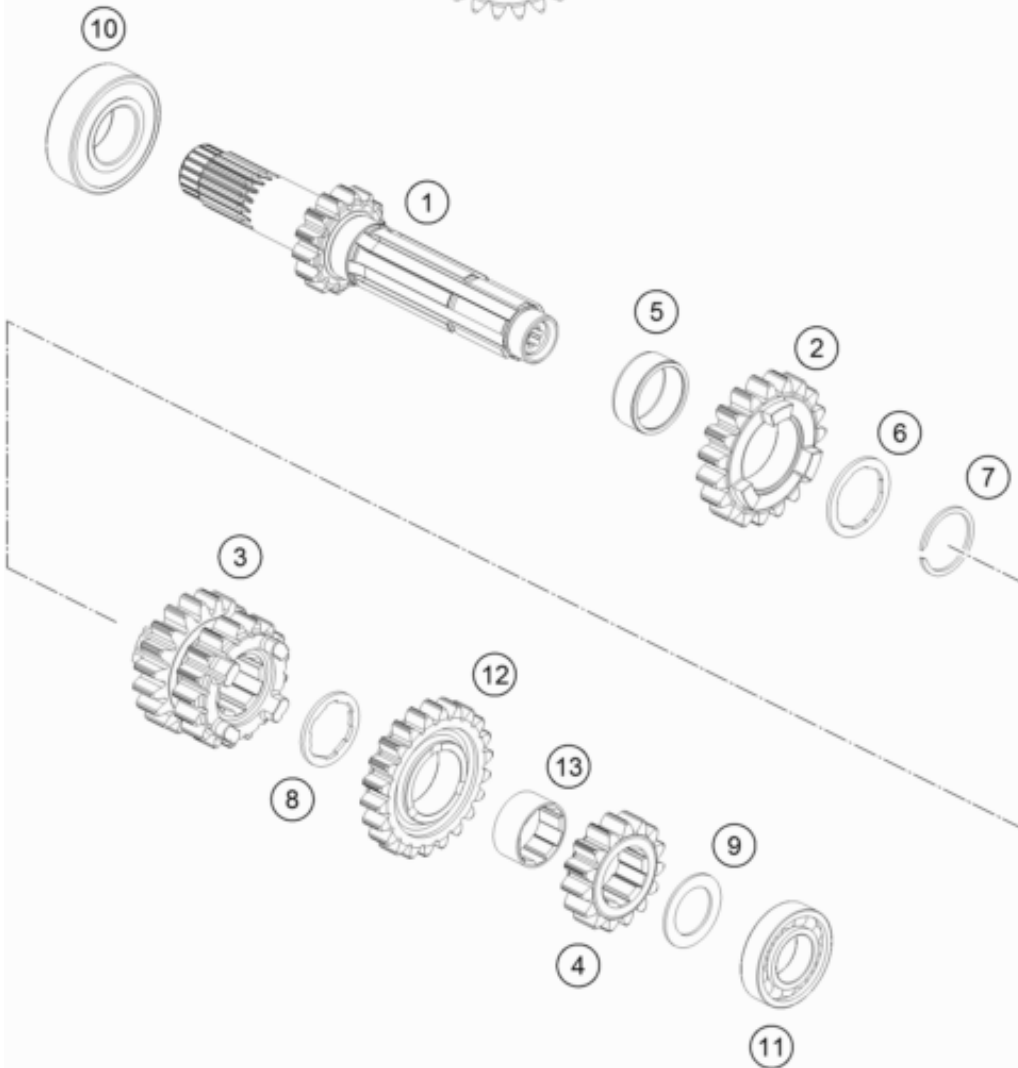

ACHTUNG !!!
 Bei Bestellung von Getrieberädern, Markierung beachten.

CAUTION !!!
 When ordering transmission gears, check marking.

Pos	Part Number	Description	Additional Text	Quantity
1	50533001000	Drive Shaft Assy. not=14		1.00
2	50533005000	Idler gear, 5th gear, teeth=19		1.00
3	50533003000	Sliding gear, 3rd/4th gear, te		1.00
4	50533002000	Fixed gear, 2nd gear, teeth=15		1.00
5	0405222611	NEEDLE BEAR.K 22X26X10 DIVIDED		1.00
6	50533034000	Thrust washer		1.00
7	50133090000	LOCK RING 22X1,2		1.00
8	50533033000	Thrust washer		1.00
9	50333041000	STOP DISC 17,2X26X1 B		1.00

10	0625060041	BALL BEARING 6004 TNH C3		1.00
11	0625160031	GROOVED BALL B. 16003 C4 J1		1.00
12	50533006000	Idler gear, 6th gear, teeth=22		1.00
13	50533024000	bushing		1.00