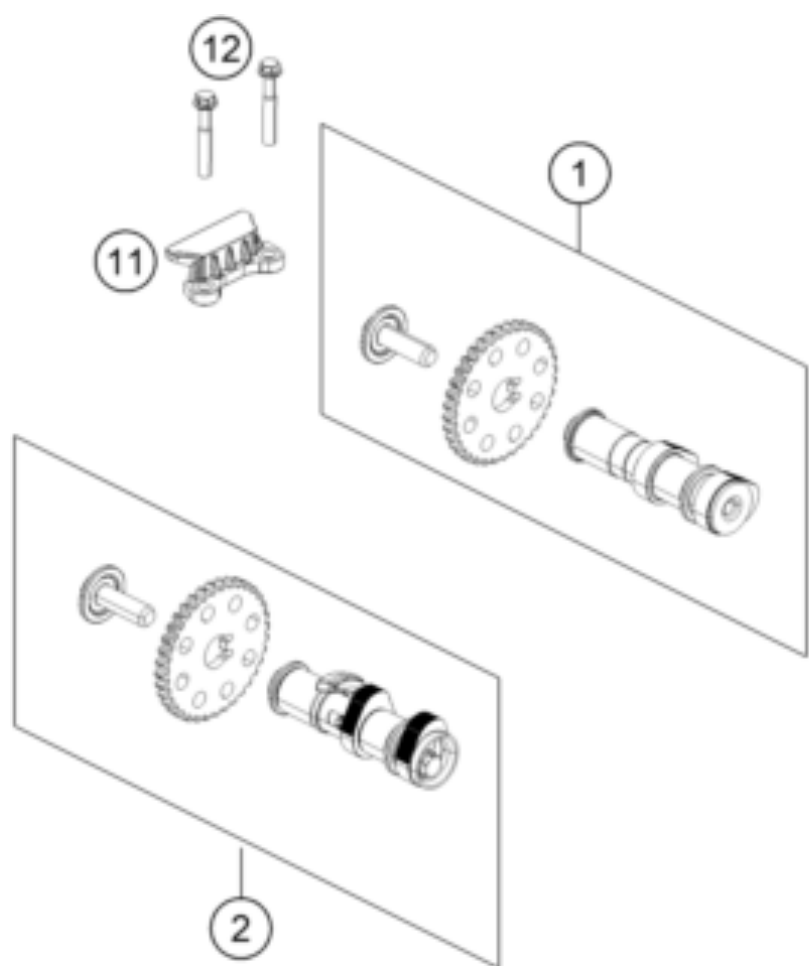

250 ADVENTURE, grey - B.D. 2024 <2024><JP><F5286X6>
TIMING DRIVE
51995

Pos	Part Number	Description	Additional Text	Quantity
1	93736009133	Camshaft inlet valve, complete		1.00
2	93736010133	Camshaft exhaust valve, comple		1.00
11	90236018000	CHAIN GUIDE TOP		1.00
12	J025060401	HH COLLAR SCREW M6X40		2.00
13	90236001000	TIMING CHAIN GUIDE		1.00
14	90236013000	TIMING CHAIN		1.00
15	90236002000	TENSIONER RAIL CPL.		1.00
16	90236002004	SCREW TENSIONER RAIL		1.00
17	90136003003	GASKET CHAIN ADJUSTER		1.00
18	J770010015	O-RING 10,15X1,5		1.00
19	90236003044	CHAIN ADJUSTER		1.00
20	J025060201	HH COLLAR SCREW M6X20		2.00
21	90136003002	SPECIAL SCREW 6X6		1.00