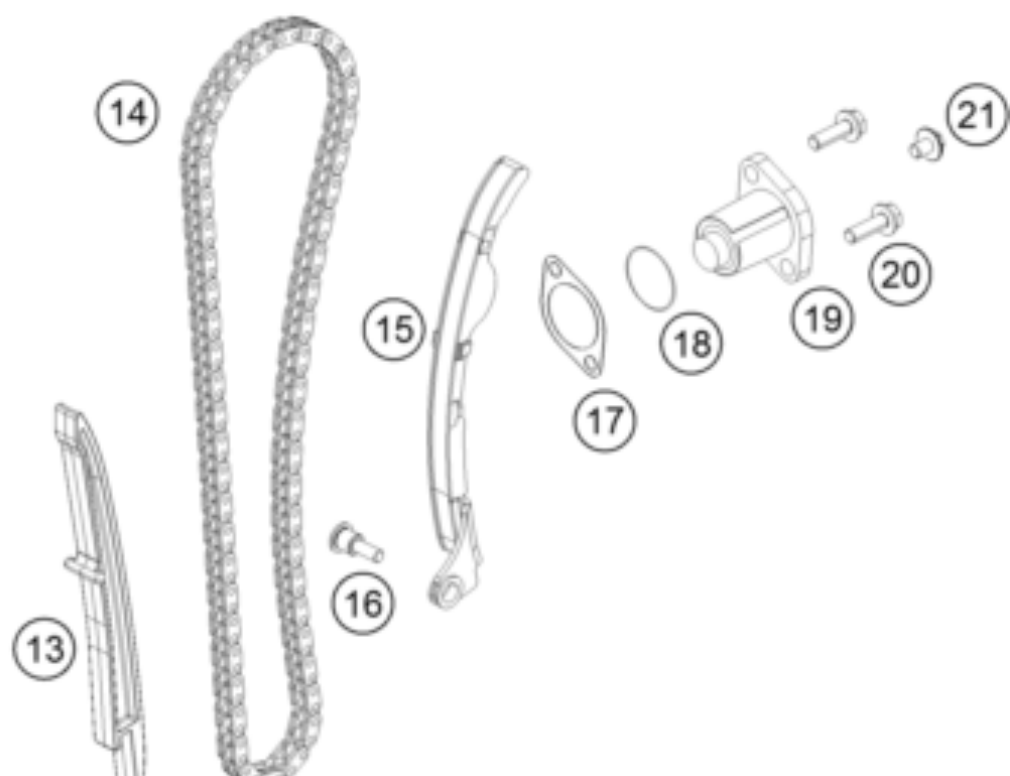

250 ADVENTURE, grey - B.D. 2024 <2024><JP><F5286X6>
TIMING DRIVE
51995

Pos	Part Number	Description	Additional Text	Quantity
1	93736009133	Camshaft inlet valve, complete		1.00
2	93736010133	Camshaft exhaust valve, comple		1.00
11	90236018000	CHAIN GUIDE TOP		1.00
12	J025060401	HH COLLAR SCREW M6X40		2.00
13	90236001000	TIMING CHAIN GUIDE		1.00
14	90236013000	TIMING CHAIN		1.00
15	90236002000	TENSIONER RAIL CPL.		1.00
16	90236002004	SCREW TENSIONER RAIL		1.00
17	90136003003	GASKET CHAIN ADJUSTER		1.00
18	J770010015	O-RING 10,15X1,5		1.00
19	90236003044	CHAIN ADJUSTER		1.00
20	J025060201	HH COLLAR SCREW M6X20		2.00
21	90136003002	SPECIAL SCREW 6X6		1.00