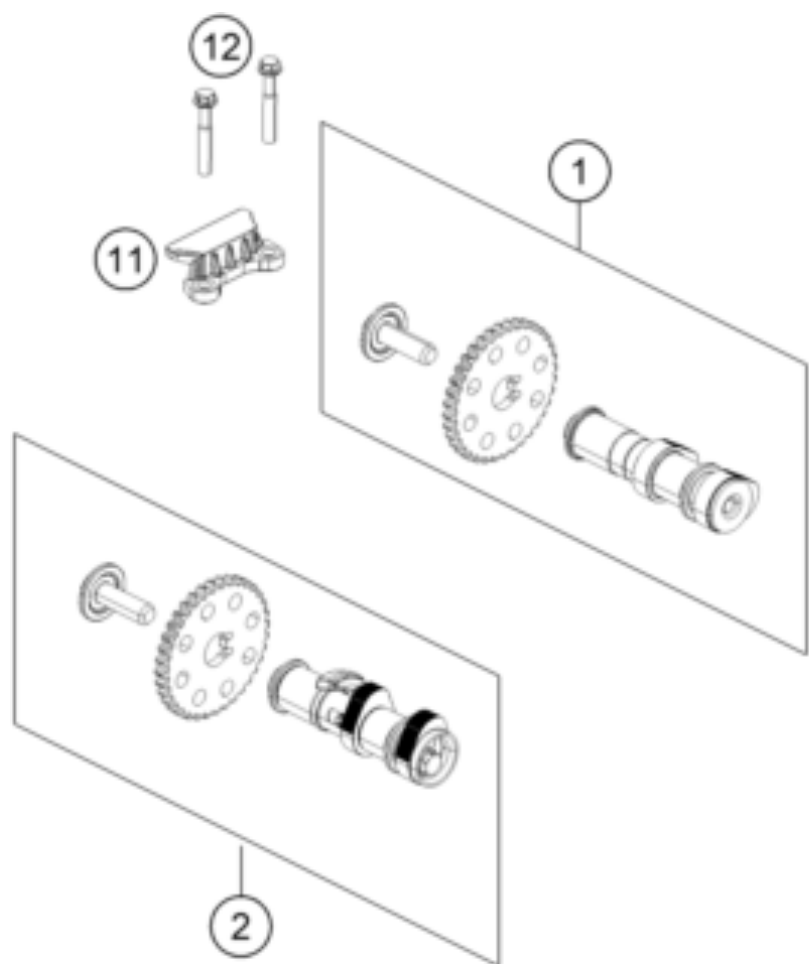

250 ADVENTURE, blue - IKD 2024 <2024><AR><F5242X5>
TIMING DRIVE
51995

Pos	Part Number	Description	Additional Text	Quantity
1	93736009133	Camshaft inlet valve, complete		1.00
2	93736010133	Camshaft exhaust valve, comple		1.00
11	90236018000	CHAIN GUIDE TOP		1.00
12	J025060401	HH COLLAR SCREW M6X40		2.00
13	90236001000	TIMING CHAIN GUIDE		1.00
14	90236013000	TIMING CHAIN		1.00
15	90236002000	TENSIONER RAIL CPL.		1.00
16	90236002004	SCREW TENSIONER RAIL		1.00
17	90136003003	GASKET CHAIN ADJUSTER		1.00
18	J770010015	O-RING 10,15X1,5		1.00
19	90236003044	CHAIN ADJUSTER		1.00
20	J025060201	HH COLLAR SCREW M6X20		2.00
21	90136003002	SPECIAL SCREW 6X6		1.00