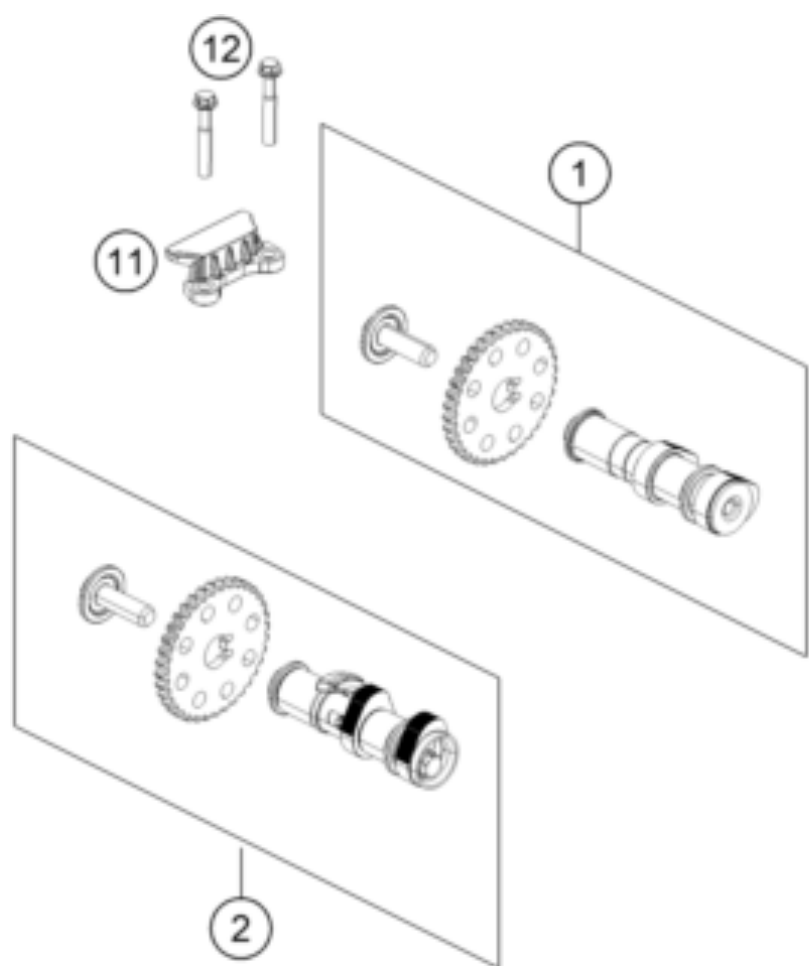

250 DUKE, black - B.D. 2023 <2023><EU><F4203W1L>  
TIMING DRIVE  
51995

---

Pos	Part Number	Description	Additional Text	Quantity
1	93736009133	Camshaft inlet valve, complete		1.00
2	93736010133	Camshaft exhaust valve, comple		1.00
11	90236018000	CHAIN GUIDE TOP		1.00
12	J025060401	HH COLLAR SCREW M6X40		2.00
13	90236001000	TIMING CHAIN GUIDE		1.00
14	90236013000	TIMING CHAIN		1.00
15	90236002000	TENSIONER RAIL CPL.		1.00
16	90236002004	SCREW TENSIONER RAIL		1.00
17	90136003003	GASKET CHAIN ADJUSTER		1.00
18	J770010015	O-RING 10,15X1,5		1.00
19	90236003044	CHAIN ADJUSTER		1.00
20	J025060201	HH COLLAR SCREW M6X20		2.00
21	90136003002	SPECIAL SCREW 6X6		1.00