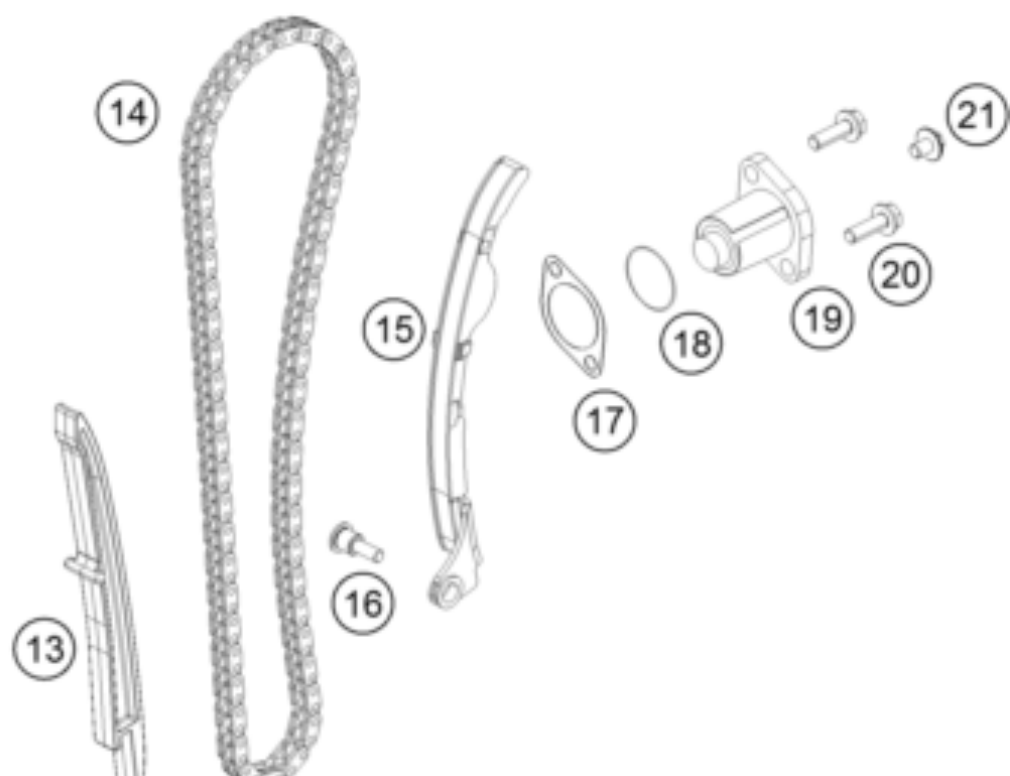

250 DUKE, black 2 w/o ABS-B.D. 2023 <2023><EU><F4203W4L>
TIMING DRIVE
51995

Pos	Part Number	Description	Additional Text	Quantity
1	93736009133	Camshaft inlet valve, complete		1.00
2	93736010133	Camshaft exhaust valve, comple		1.00
11	90236018000	CHAIN GUIDE TOP		1.00
12	J025060401	HH COLLAR SCREW M6X40		2.00
13	90236001000	TIMING CHAIN GUIDE		1.00
14	90236013000	TIMING CHAIN		1.00
15	90236002000	TENSIONER RAIL CPL.		1.00
16	90236002004	SCREW TENSIONER RAIL		1.00
17	90136003003	GASKET CHAIN ADJUSTER		1.00
18	J770010015	O-RING 10,15X1,5		1.00
19	90236003044	CHAIN ADJUSTER		1.00
20	J025060201	HH COLLAR SCREW M6X20		2.00
21	90136003002	SPECIAL SCREW 6X6		1.00