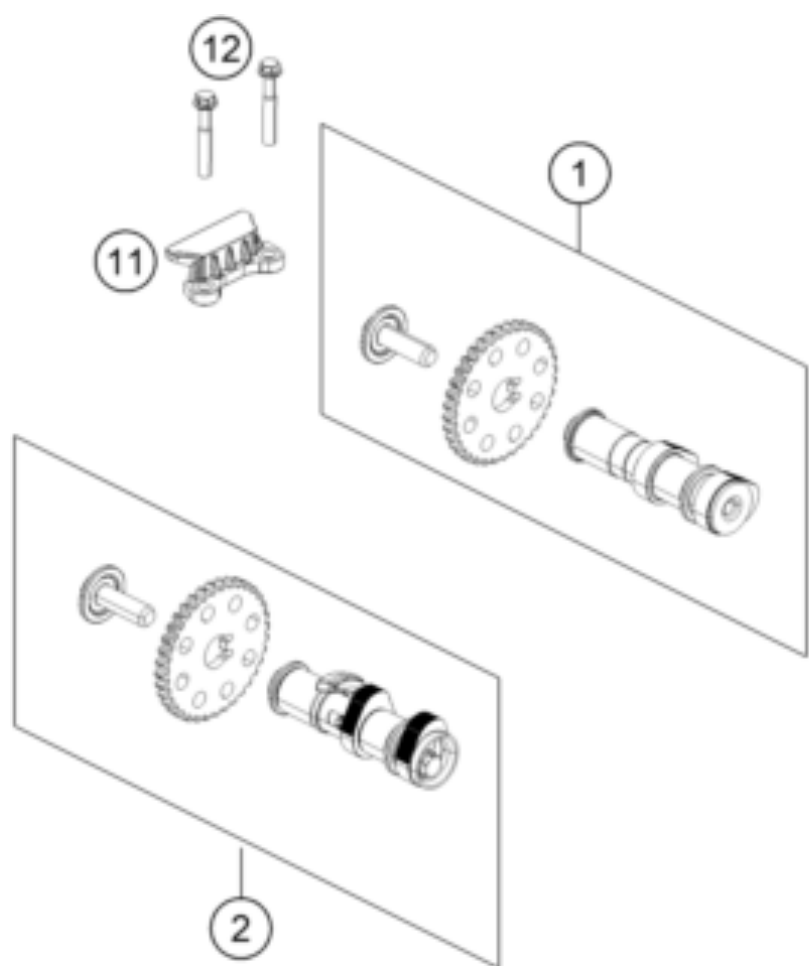

250 DUKE, black 2 w/o ABS-B.D. 2023 <2023><EU><F4203W4L>
TIMING DRIVE
51995

Pos	Part Number	Description	Additional Text	Quantity
1	93736009133	Camshaft inlet valve, complete		1.00
2	93736010133	Camshaft exhaust valve, comple		1.00
11	90236018000	CHAIN GUIDE TOP		1.00
12	J025060401	HH COLLAR SCREW M6X40		2.00
13	90236001000	TIMING CHAIN GUIDE		1.00
14	90236013000	TIMING CHAIN		1.00
15	90236002000	TENSIONER RAIL CPL.		1.00
16	90236002004	SCREW TENSIONER RAIL		1.00
17	90136003003	GASKET CHAIN ADJUSTER		1.00
18	J770010015	O-RING 10,15X1,5		1.00
19	90236003044	CHAIN ADJUSTER		1.00
20	J025060201	HH COLLAR SCREW M6X20		2.00
21	90136003002	SPECIAL SCREW 6X6		1.00