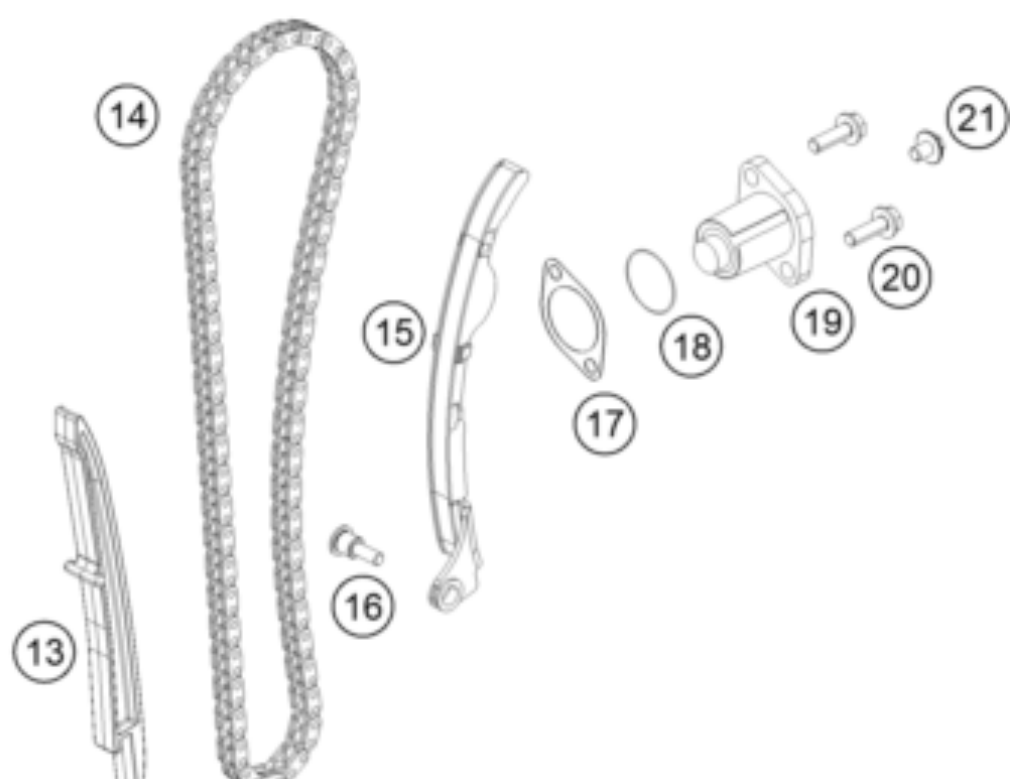

250 DUKE, black w/o ABS-B.D. 2023 <2023><EU><F4203W3L>
TIMING DRIVE
51995

Pos	Part Number	Description	Additional Text	Quantity
1	93736009133	Camshaft inlet valve, complete		1.00
2	93736010133	Camshaft exhaust valve, comple		1.00
11	90236018000	CHAIN GUIDE TOP		1.00
12	J025060401	HH COLLAR SCREW M6X40		2.00
13	90236001000	TIMING CHAIN GUIDE		1.00
14	90236013000	TIMING CHAIN		1.00
15	90236002000	TENSIONER RAIL CPL.		1.00
16	90236002004	SCREW TENSIONER RAIL		1.00
17	90136003003	GASKET CHAIN ADJUSTER		1.00
18	J770010015	O-RING 10,15X1,5		1.00
19	90236003044	CHAIN ADJUSTER		1.00
20	J025060201	HH COLLAR SCREW M6X20		2.00
21	90136003002	SPECIAL SCREW 6X6		1.00