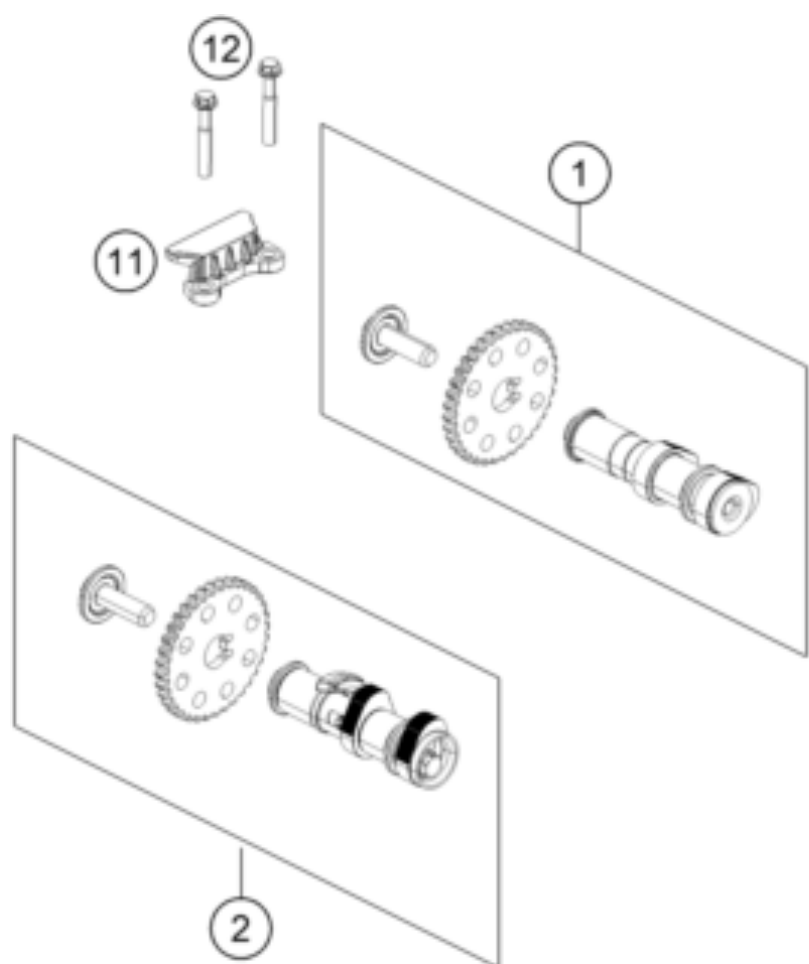

250 DUKE, black w/o ABS-B.D. 2023 <2023><EU><F4203W3L>
TIMING DRIVE
51995

Pos	Part Number	Description	Additional Text	Quantity
1	93736009133	Camshaft inlet valve, complete		1.00
2	93736010133	Camshaft exhaust valve, comple		1.00
11	90236018000	CHAIN GUIDE TOP		1.00
12	J025060401	HH COLLAR SCREW M6X40		2.00
13	90236001000	TIMING CHAIN GUIDE		1.00
14	90236013000	TIMING CHAIN		1.00
15	90236002000	TENSIONER RAIL CPL.		1.00
16	90236002004	SCREW TENSIONER RAIL		1.00
17	90136003003	GASKET CHAIN ADJUSTER		1.00
18	J770010015	O-RING 10,15X1,5		1.00
19	90236003044	CHAIN ADJUSTER		1.00
20	J025060201	HH COLLAR SCREW M6X20		2.00
21	90136003002	SPECIAL SCREW 6X6		1.00