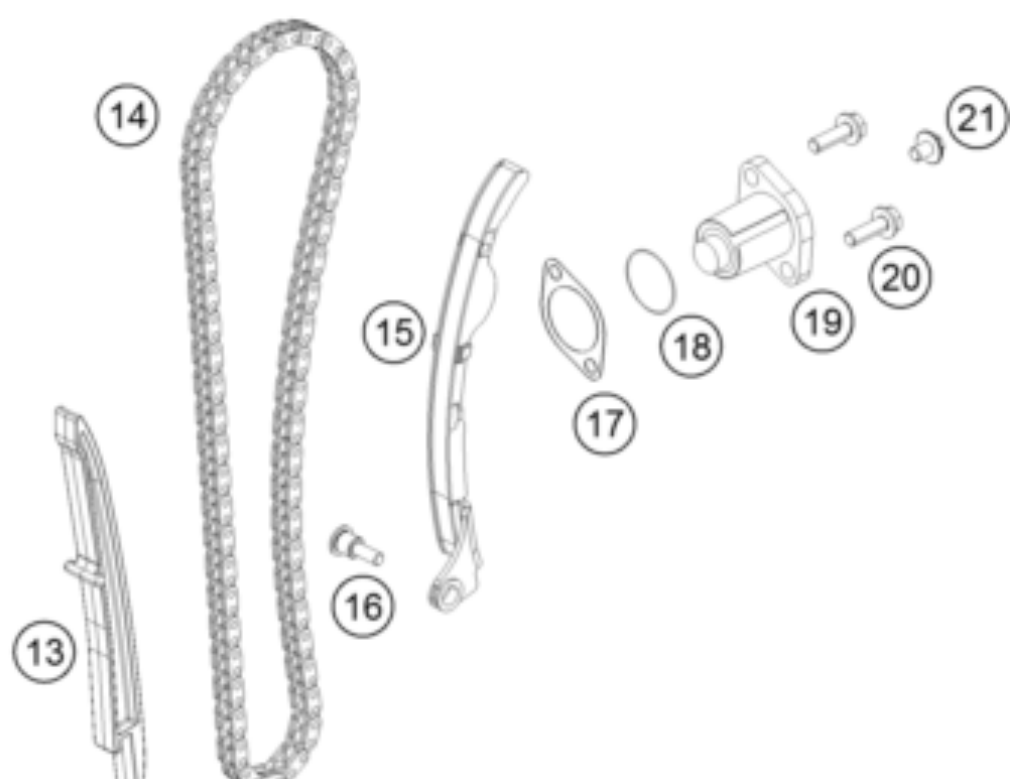

250 DUKE, black 2023 <2023><CN><F4287W1>
TIMING DRIVE
51995

Pos	Part Number	Description	Additional Text	Quantity
1	93736009133	Camshaft inlet valve, complete		1.00
2	93736010133	Camshaft exhaust valve, comple		1.00
11	90236018000	CHAIN GUIDE TOP		1.00
12	J025060401	HH COLLAR SCREW M6X40		2.00
13	90236001000	TIMING CHAIN GUIDE		1.00
14	90236013000	TIMING CHAIN		1.00
15	90236002000	TENSIONER RAIL CPL.		1.00
16	90236002004	SCREW TENSIONER RAIL		1.00
17	90136003003	GASKET CHAIN ADJUSTER		1.00
18	J770010015	O-RING 10,15X1,5		1.00
19	90236003044	CHAIN ADJUSTER		1.00
20	J025060201	HH COLLAR SCREW M6X20		2.00
21	90136003002	SPECIAL SCREW 6X6		1.00