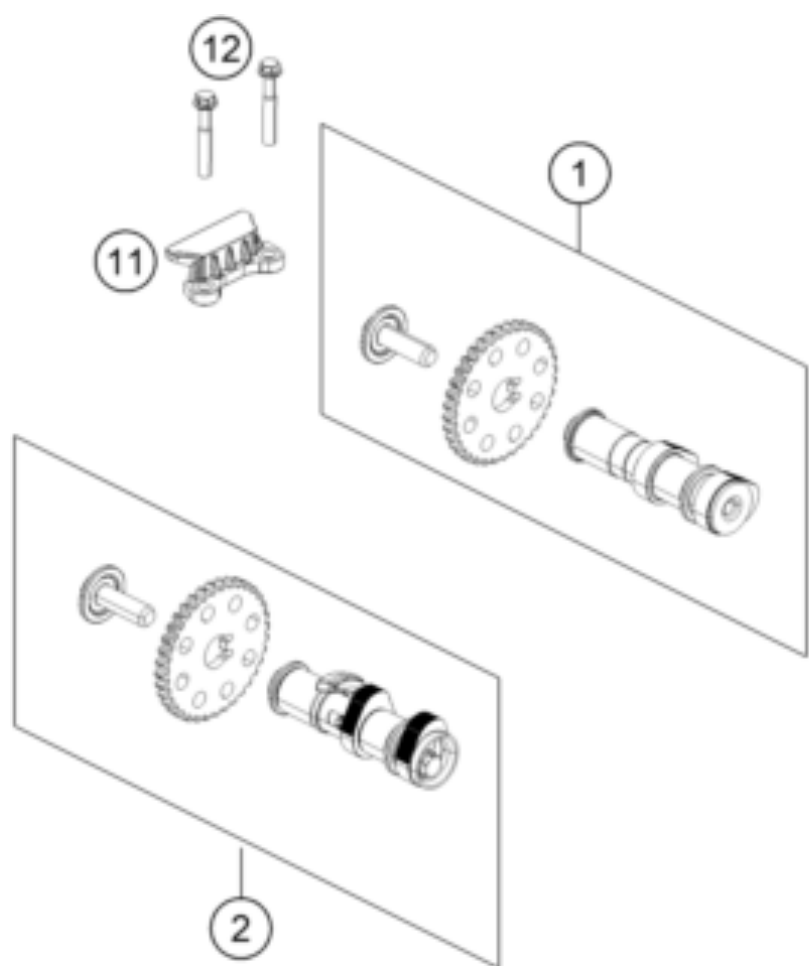

250 DUKE, black 2023 <2023><CN><F4287W1>
TIMING DRIVE
51995

Pos	Part Number	Description	Additional Text	Quantity
1	93736009133	Camshaft inlet valve, complete		1.00
2	93736010133	Camshaft exhaust valve, comple		1.00
11	90236018000	CHAIN GUIDE TOP		1.00
12	J025060401	HH COLLAR SCREW M6X40		2.00
13	90236001000	TIMING CHAIN GUIDE		1.00
14	90236013000	TIMING CHAIN		1.00
15	90236002000	TENSIONER RAIL CPL.		1.00
16	90236002004	SCREW TENSIONER RAIL		1.00
17	90136003003	GASKET CHAIN ADJUSTER		1.00
18	J770010015	O-RING 10,15X1,5		1.00
19	90236003044	CHAIN ADJUSTER		1.00
20	J025060201	HH COLLAR SCREW M6X20		2.00
21	90136003002	SPECIAL SCREW 6X6		1.00