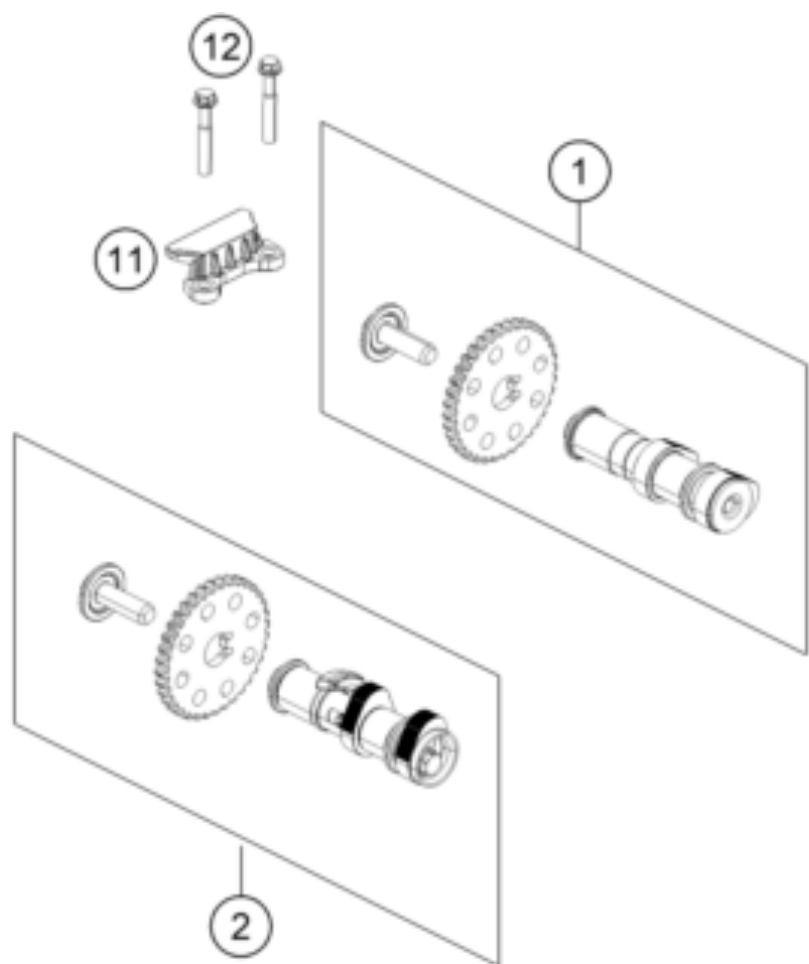

250 ADVENTURE, blue - B.D. 2022 <2022><JP><F5286V6>  
TIMING DRIVE  
51995

---

Pos	Part Number	Description	Additional Text	Quantity
1	93736009133	Camshaft inlet valve, complete		1.00
2	93736010133	Camshaft exhaust valve, comple		1.00
11	90236018000	CHAIN GUIDE TOP		1.00
12	J025060401	HH COLLAR SCREW M6X40		2.00
13	90236001000	TIMING CHAIN GUIDE		1.00
14	90236013000	TIMING CHAIN		1.00
15	90236002000	TENSIONER RAIL CPL.		1.00
16	90236002004	SCREW TENSIONER RAIL		1.00
17	90136003003	GASKET CHAIN ADJUSTER		1.00
18	J770010015	O-RING 10,15X1,5		1.00
19	90236003044	CHAIN ADJUSTER		1.00
20	J025060201	HH COLLAR SCREW M6X20		2.00
21	90136003002	SPECIAL SCREW 6X6		1.00