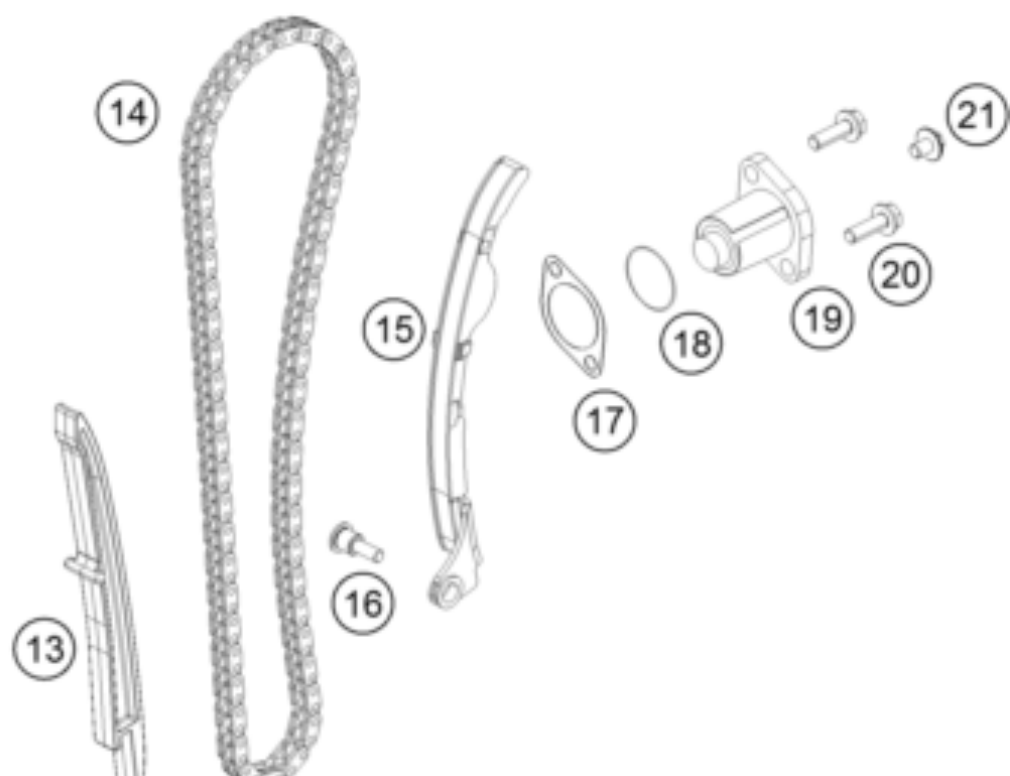

250 ADVENTURE, blue - B.D. 2022 <2022><JP><F5286V6>  
TIMING DRIVE  
51995

---

Pos	Part Number	Description	Additional Text	Quantity
1	93736009133	Camshaft inlet valve, complete		1.00
2	93736010133	Camshaft exhaust valve, comple		1.00
11	90236018000	CHAIN GUIDE TOP		1.00
12	J025060401	HH COLLAR SCREW M6X40		2.00
13	90236001000	TIMING CHAIN GUIDE		1.00
14	90236013000	TIMING CHAIN		1.00
15	90236002000	TENSIONER RAIL CPL.		1.00
16	90236002004	SCREW TENSIONER RAIL		1.00
17	90136003003	GASKET CHAIN ADJUSTER		1.00
18	J770010015	O-RING 10,15X1,5		1.00
19	90236003044	CHAIN ADJUSTER		1.00
20	J025060201	HH COLLAR SCREW M6X20		2.00
21	90136003002	SPECIAL SCREW 6X6		1.00