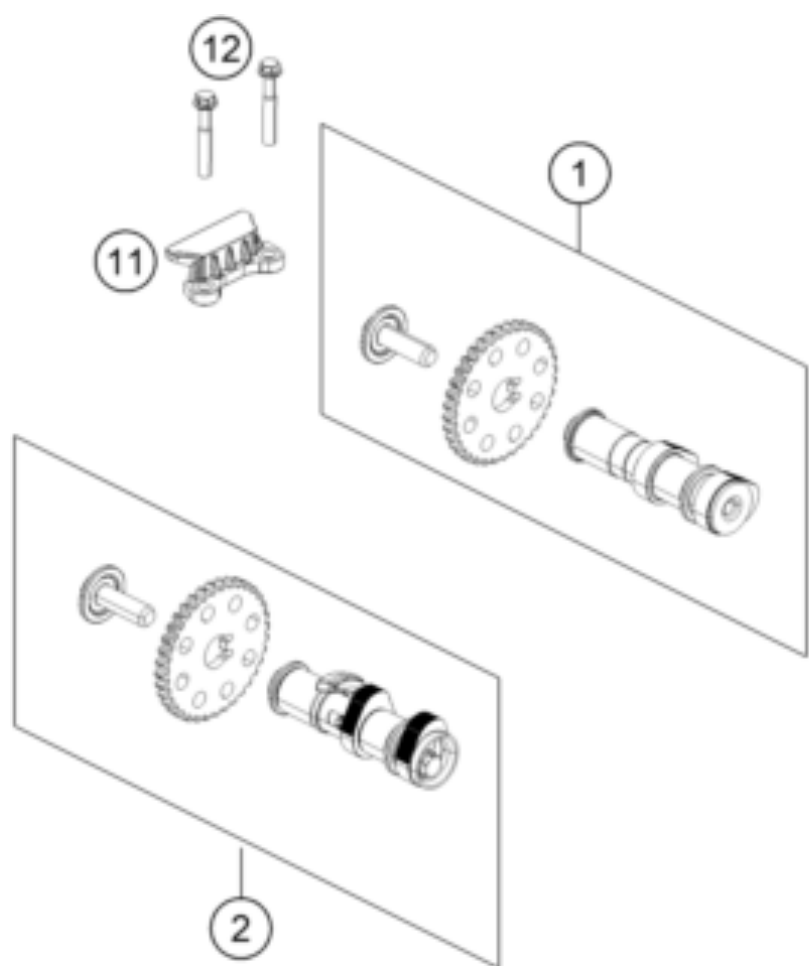

250 DUKE, silver - B.D. 2022 <2022><JP><F4286V2>
TIMING DRIVE
51995

Pos	Part Number	Description	Additional Text	Quantity
1	93736009133	Camshaft inlet valve, complete		1.00
2	93736010133	Camshaft exhaust valve, comple		1.00
11	90236018000	CHAIN GUIDE TOP		1.00
12	J025060401	HH COLLAR SCREW M6X40		2.00
13	90236001000	TIMING CHAIN GUIDE		1.00
14	90236013000	TIMING CHAIN		1.00
15	90236002000	TENSIONER RAIL CPL.		1.00
16	90236002004	SCREW TENSIONER RAIL		1.00
17	90136003003	GASKET CHAIN ADJUSTER		1.00
18	J770010015	O-RING 10,15X1,5		1.00
19	90236003044	CHAIN ADJUSTER		1.00
20	J025060201	HH COLLAR SCREW M6X20		2.00
21	90136003002	SPECIAL SCREW 6X6		1.00