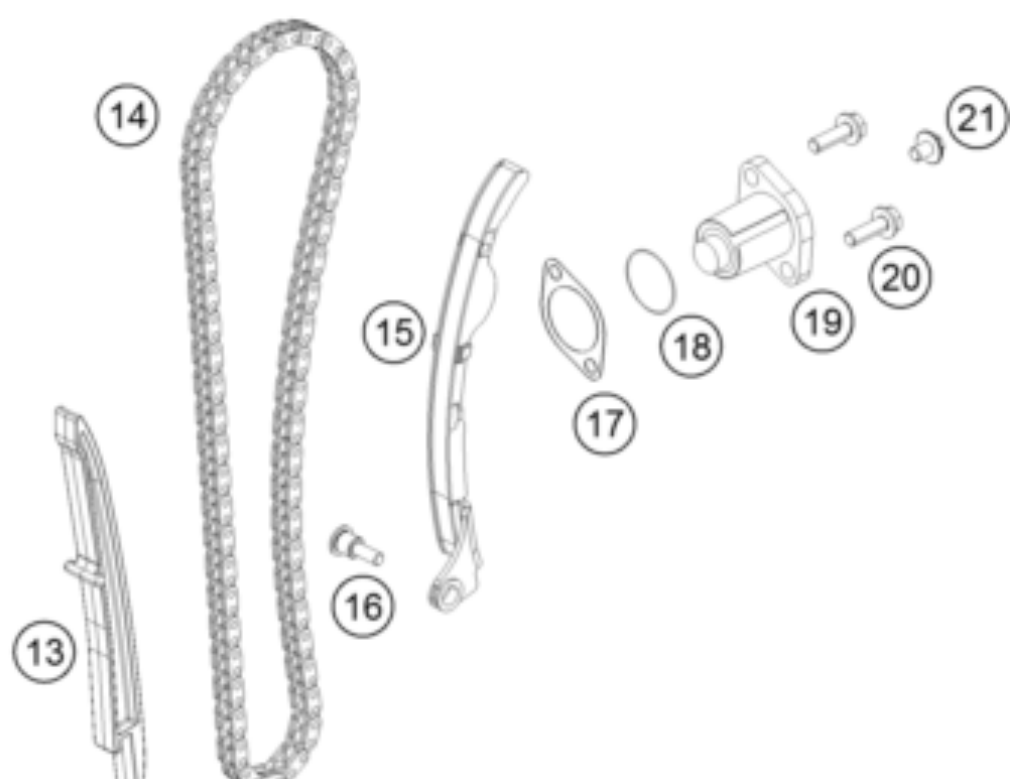

250 DUKE, silver - B.D. 2022 <2022><JP><F4286V2>
TIMING DRIVE
51995

Pos	Part Number	Description	Additional Text	Quantity
1	93736009133	Camshaft inlet valve, complete		1.00
2	93736010133	Camshaft exhaust valve, comple		1.00
11	90236018000	CHAIN GUIDE TOP		1.00
12	J025060401	HH COLLAR SCREW M6X40		2.00
13	90236001000	TIMING CHAIN GUIDE		1.00
14	90236013000	TIMING CHAIN		1.00
15	90236002000	TENSIONER RAIL CPL.		1.00
16	90236002004	SCREW TENSIONER RAIL		1.00
17	90136003003	GASKET CHAIN ADJUSTER		1.00
18	J770010015	O-RING 10,15X1,5		1.00
19	90236003044	CHAIN ADJUSTER		1.00
20	J025060201	HH COLLAR SCREW M6X20		2.00
21	90136003002	SPECIAL SCREW 6X6		1.00