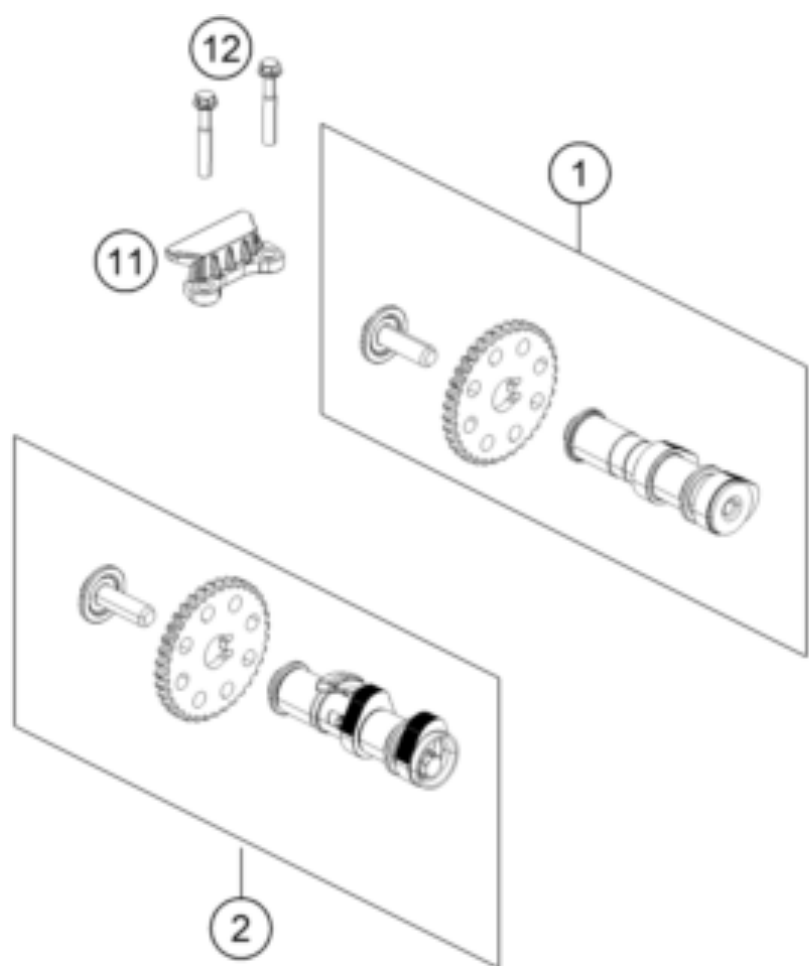

250 DUKE, silver w/o ABS-B.D. 2022 <2022><EU><F4203V4L>
TIMING DRIVE
51995

Pos	Part Number	Description	Additional Text	Quantity
1	93736009133	Camshaft inlet valve, complete		1.00
2	93736010133	Camshaft exhaust valve, comple		1.00
11	90236018000	CHAIN GUIDE TOP		1.00
12	J025060401	HH COLLAR SCREW M6X40		2.00
13	90236001000	TIMING CHAIN GUIDE		1.00
14	90236013000	TIMING CHAIN		1.00
15	90236002000	TENSIONER RAIL CPL.		1.00
16	90236002004	SCREW TENSIONER RAIL		1.00
17	90136003003	GASKET CHAIN ADJUSTER		1.00
18	J770010015	O-RING 10,15X1,5		1.00
19	90236003044	CHAIN ADJUSTER		1.00
20	J025060201	HH COLLAR SCREW M6X20		2.00
21	90136003002	SPECIAL SCREW 6X6		1.00