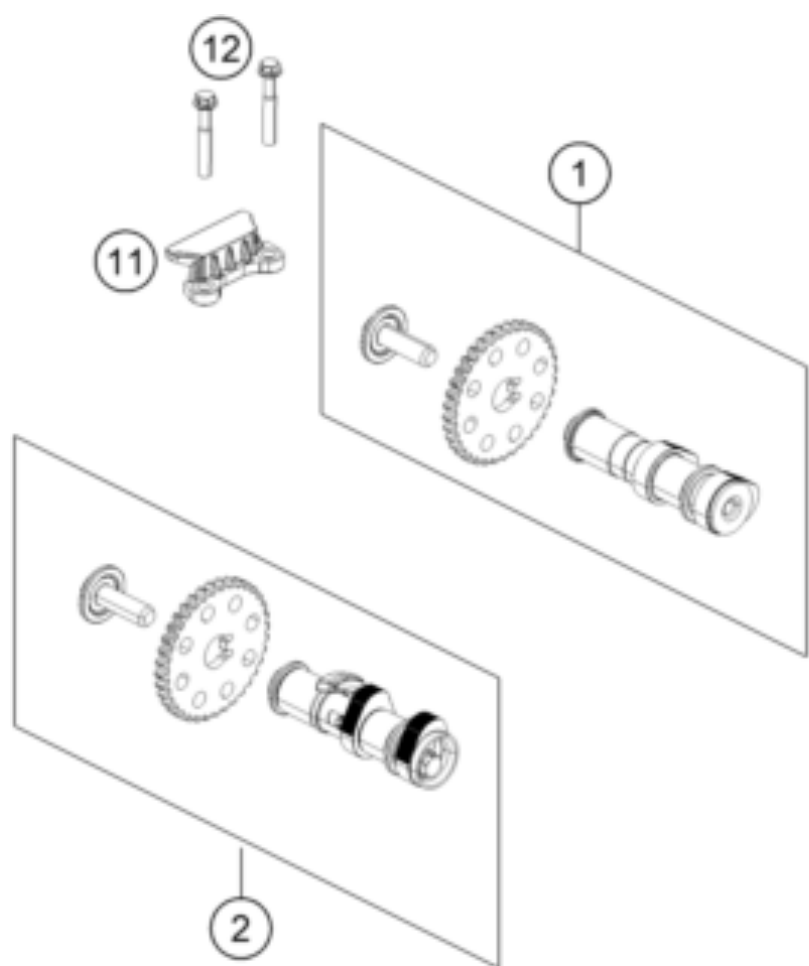

250 DUKE, silver w/o ABS-B.D. 2022 <2022><EU><F4203V4L>  
TIMING DRIVE  
51995

---

Pos	Part Number	Description	Additional Text	Quantity
1	93736009133	Camshaft inlet valve, complete		1.00
2	93736010133	Camshaft exhaust valve, comple		1.00
11	90236018000	CHAIN GUIDE TOP		1.00
12	J025060401	HH COLLAR SCREW M6X40		2.00
13	90236001000	TIMING CHAIN GUIDE		1.00
14	90236013000	TIMING CHAIN		1.00
15	90236002000	TENSIONER RAIL CPL.		1.00
16	90236002004	SCREW TENSIONER RAIL		1.00
17	90136003003	GASKET CHAIN ADJUSTER		1.00
18	J770010015	O-RING 10,15X1,5		1.00
19	90236003044	CHAIN ADJUSTER		1.00
20	J025060201	HH COLLAR SCREW M6X20		2.00
21	90136003002	SPECIAL SCREW 6X6		1.00