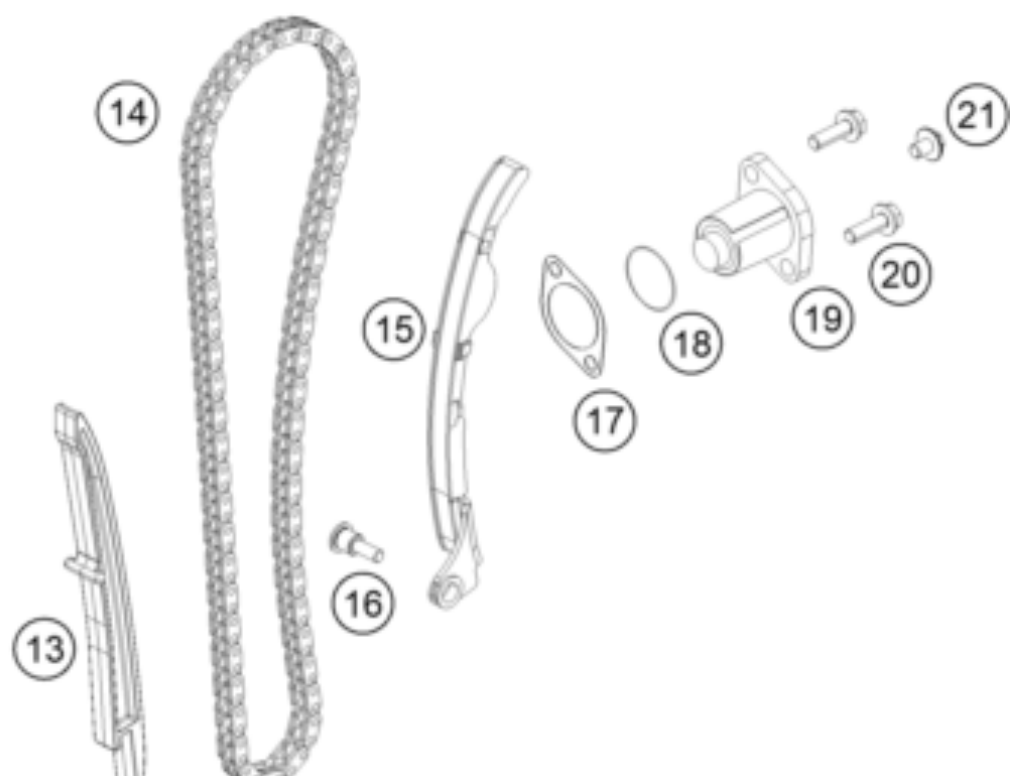

250 DUKE, silver w/o ABS-B.D. 2022 <2022><EU><F4203V4L>  
TIMING DRIVE  
51995

---

Pos	Part Number	Description	Additional Text	Quantity
1	93736009133	Camshaft inlet valve, complete		1.00
2	93736010133	Camshaft exhaust valve, comple		1.00
11	90236018000	CHAIN GUIDE TOP		1.00
12	J025060401	HH COLLAR SCREW M6X40		2.00
13	90236001000	TIMING CHAIN GUIDE		1.00
14	90236013000	TIMING CHAIN		1.00
15	90236002000	TENSIONER RAIL CPL.		1.00
16	90236002004	SCREW TENSIONER RAIL		1.00
17	90136003003	GASKET CHAIN ADJUSTER		1.00
18	J770010015	O-RING 10,15X1,5		1.00
19	90236003044	CHAIN ADJUSTER		1.00
20	J025060201	HH COLLAR SCREW M6X20		2.00
21	90136003002	SPECIAL SCREW 6X6		1.00