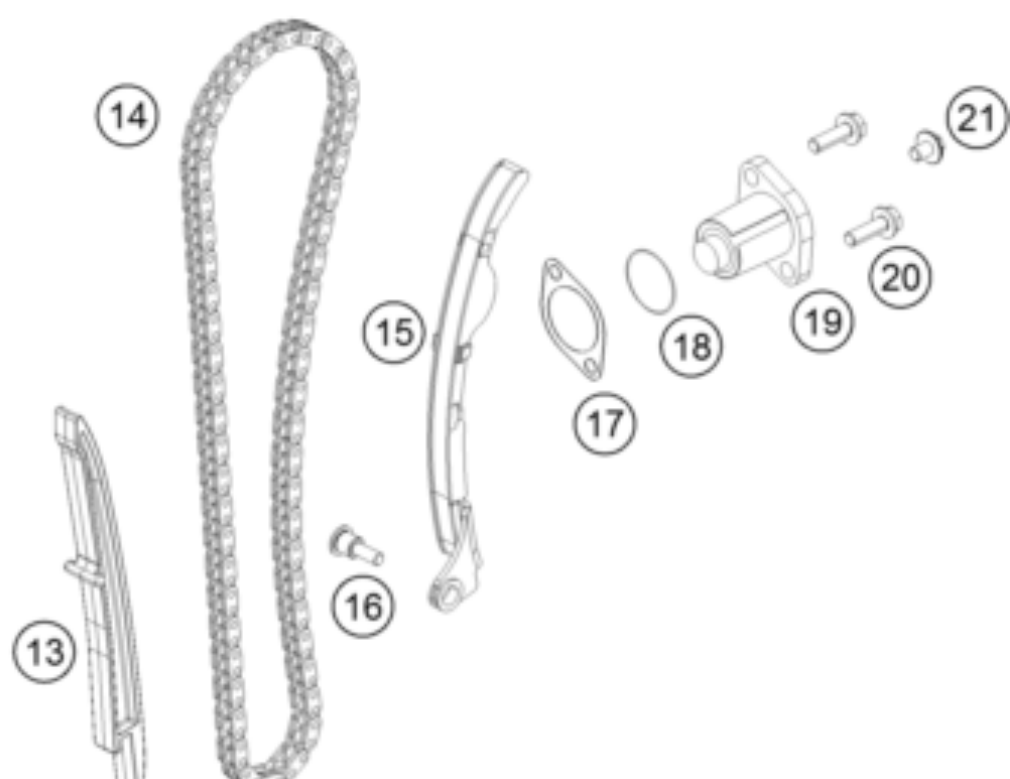

250 DUKE, silver w/o ABS-B.D. 2022 <2022><EU><F4203V4L>
TIMING DRIVE
51995

Pos	Part Number	Description	Additional Text	Quantity
1	93736009133	Camshaft inlet valve, complete		1.00
2	93736010133	Camshaft exhaust valve, comple		1.00
11	90236018000	CHAIN GUIDE TOP		1.00
12	J025060401	HH COLLAR SCREW M6X40		2.00
13	90236001000	TIMING CHAIN GUIDE		1.00
14	90236013000	TIMING CHAIN		1.00
15	90236002000	TENSIONER RAIL CPL.		1.00
16	90236002004	SCREW TENSIONER RAIL		1.00
17	90136003003	GASKET CHAIN ADJUSTER		1.00
18	J770010015	O-RING 10,15X1,5		1.00
19	90236003044	CHAIN ADJUSTER		1.00
20	J025060201	HH COLLAR SCREW M6X20		2.00
21	90136003002	SPECIAL SCREW 6X6		1.00