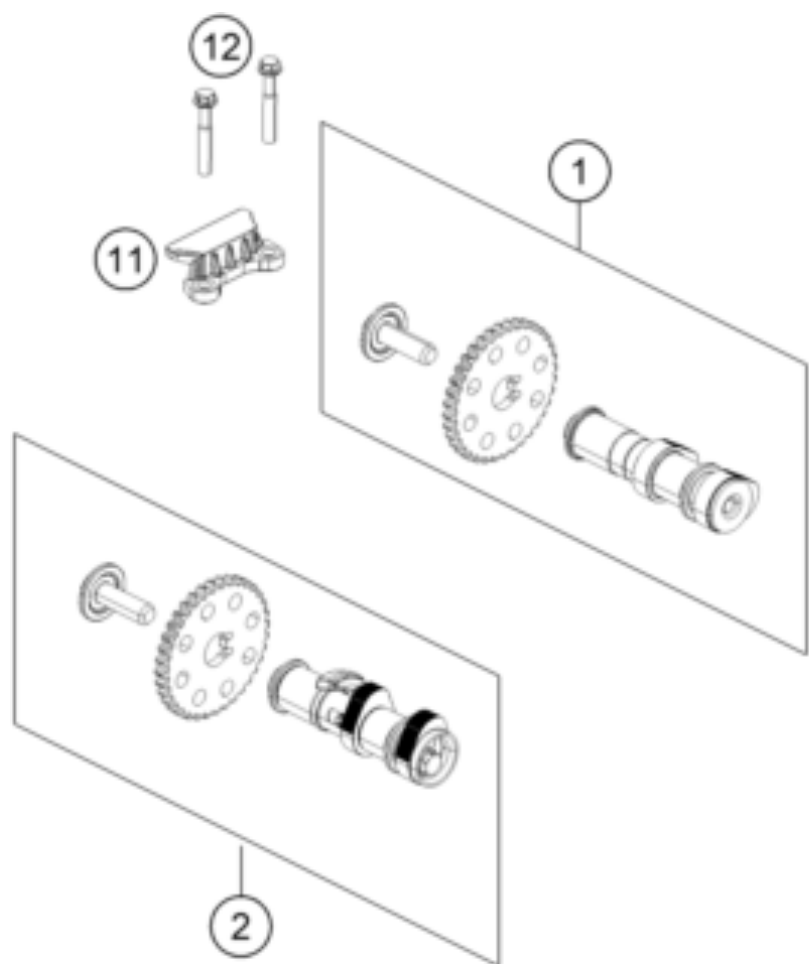

250 DUKE, silver w/o ABS-B.D. 2022 <2022><EU><F4203V4>
TIMING DRIVE
51995

Pos	Part Number	Description	Additional Text	Quantity
1	93736009133	Camshaft inlet valve, complete		1.00
2	93736010133	Camshaft exhaust valve, comple		1.00
11	90236018000	CHAIN GUIDE TOP		1.00
12	J025060401	HH COLLAR SCREW M6X40		2.00
13	90236001000	TIMING CHAIN GUIDE		1.00
14	90236013000	TIMING CHAIN		1.00
15	90236002000	TENSIONER RAIL CPL.		1.00
16	90236002004	SCREW TENSIONER RAIL		1.00
17	90136003003	GASKET CHAIN ADJUSTER		1.00
18	J770010015	O-RING 10,15X1,5		1.00
19	90236003044	CHAIN ADJUSTER		1.00
20	J025060201	HH COLLAR SCREW M6X20		2.00
21	90136003002	SPECIAL SCREW 6X6		1.00