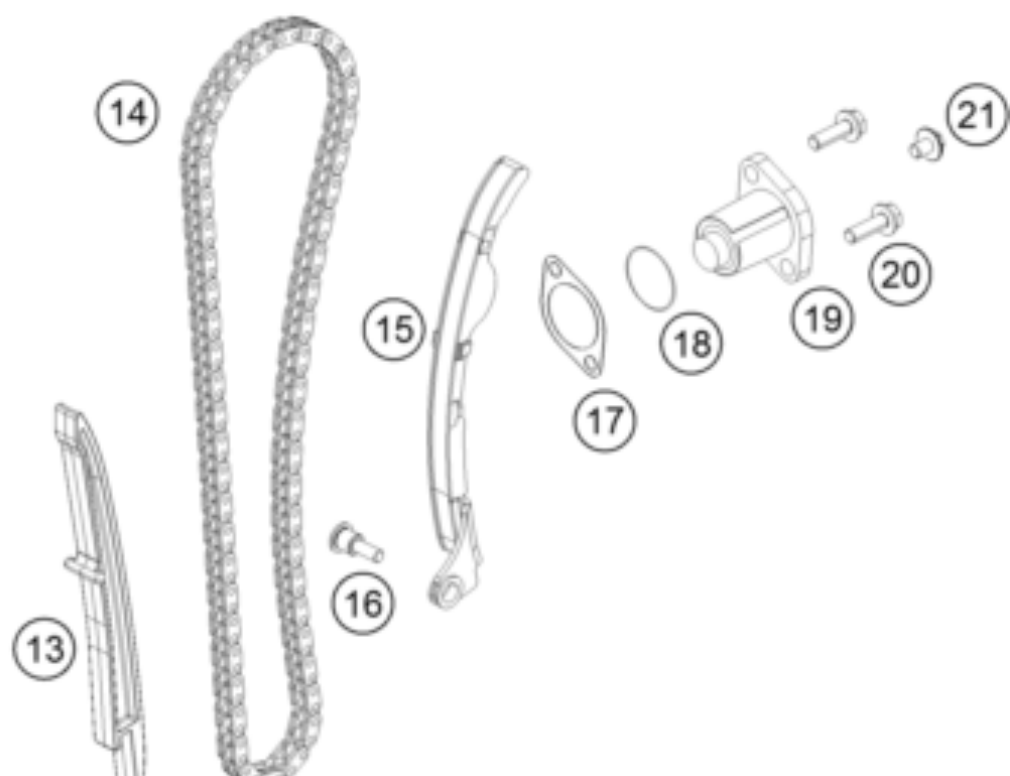

250 DUKE, black w/o ABS-B.D. 2022 <2022><EU><F4203V3>
TIMING DRIVE
51995

Pos	Part Number	Description	Additional Text	Quantity
1	93736009133	Camshaft inlet valve, complete		1.00
2	93736010133	Camshaft exhaust valve, comple		1.00
11	90236018000	CHAIN GUIDE TOP		1.00
12	J025060401	HH COLLAR SCREW M6X40		2.00
13	90236001000	TIMING CHAIN GUIDE		1.00
14	90236013000	TIMING CHAIN		1.00
15	90236002000	TENSIONER RAIL CPL.		1.00
16	90236002004	SCREW TENSIONER RAIL		1.00
17	90136003003	GASKET CHAIN ADJUSTER		1.00
18	J770010015	O-RING 10,15X1,5		1.00
19	90236003044	CHAIN ADJUSTER		1.00
20	J025060201	HH COLLAR SCREW M6X20		2.00
21	90136003002	SPECIAL SCREW 6X6		1.00