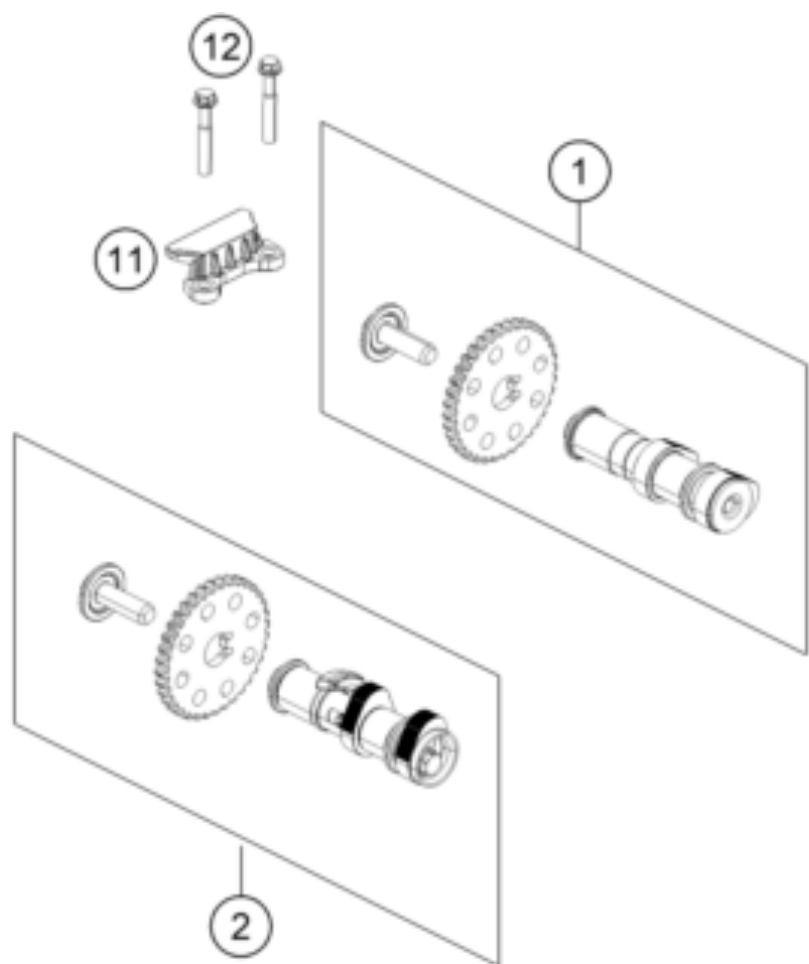

250 DUKE, black w/o ABS-B.D. 2022 <2022><EU><F4203V3>
TIMING DRIVE
51995

Pos	Part Number	Description	Additional Text	Quantity
1	93736009133	Camshaft inlet valve, complete		1.00
2	93736010133	Camshaft exhaust valve, comple		1.00
11	90236018000	CHAIN GUIDE TOP		1.00
12	J025060401	HH COLLAR SCREW M6X40		2.00
13	90236001000	TIMING CHAIN GUIDE		1.00
14	90236013000	TIMING CHAIN		1.00
15	90236002000	TENSIONER RAIL CPL.		1.00
16	90236002004	SCREW TENSIONER RAIL		1.00
17	90136003003	GASKET CHAIN ADJUSTER		1.00
18	J770010015	O-RING 10,15X1,5		1.00
19	90236003044	CHAIN ADJUSTER		1.00
20	J025060201	HH COLLAR SCREW M6X20		2.00
21	90136003002	SPECIAL SCREW 6X6		1.00