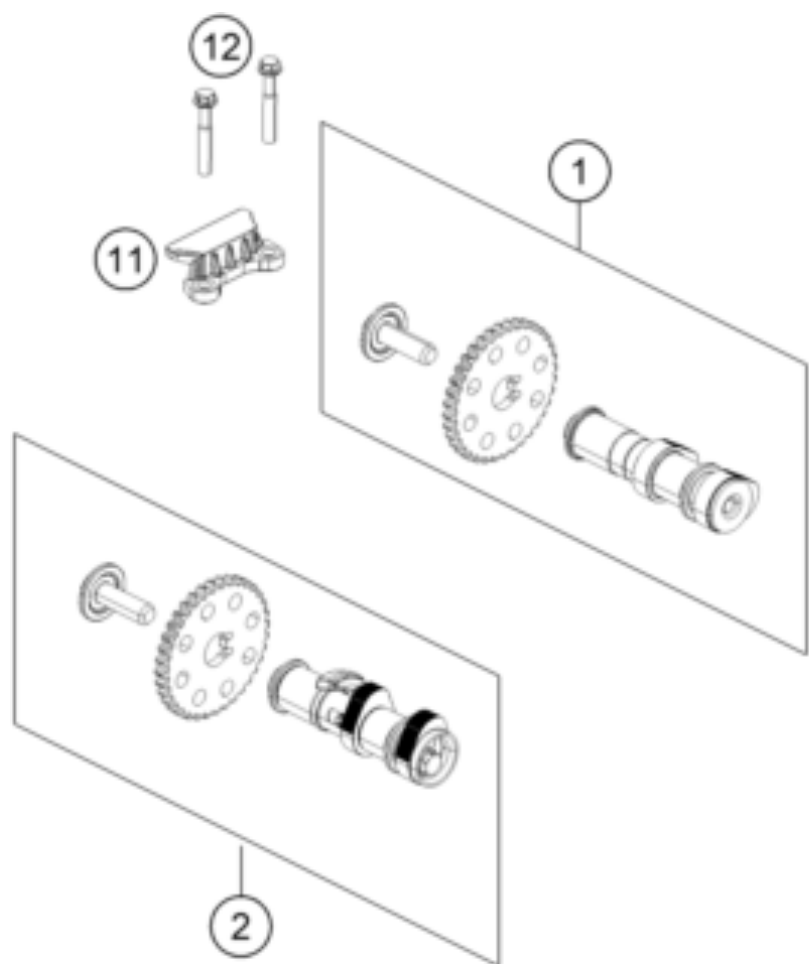

250 DUKE, silver - B.D. 2022 <2022><EU><F4203V2L>
TIMING DRIVE
51995

Pos	Part Number	Description	Additional Text	Quantity
1	93736009133	Camshaft inlet valve, complete		1.00
2	93736010133	Camshaft exhaust valve, comple		1.00
11	90236018000	CHAIN GUIDE TOP		1.00
12	J025060401	HH COLLAR SCREW M6X40		2.00
13	90236001000	TIMING CHAIN GUIDE		1.00
14	90236013000	TIMING CHAIN		1.00
15	90236002000	TENSIONER RAIL CPL.		1.00
16	90236002004	SCREW TENSIONER RAIL		1.00
17	90136003003	GASKET CHAIN ADJUSTER		1.00
18	J770010015	O-RING 10,15X1,5		1.00
19	90236003044	CHAIN ADJUSTER		1.00
20	J025060201	HH COLLAR SCREW M6X20		2.00
21	90136003002	SPECIAL SCREW 6X6		1.00