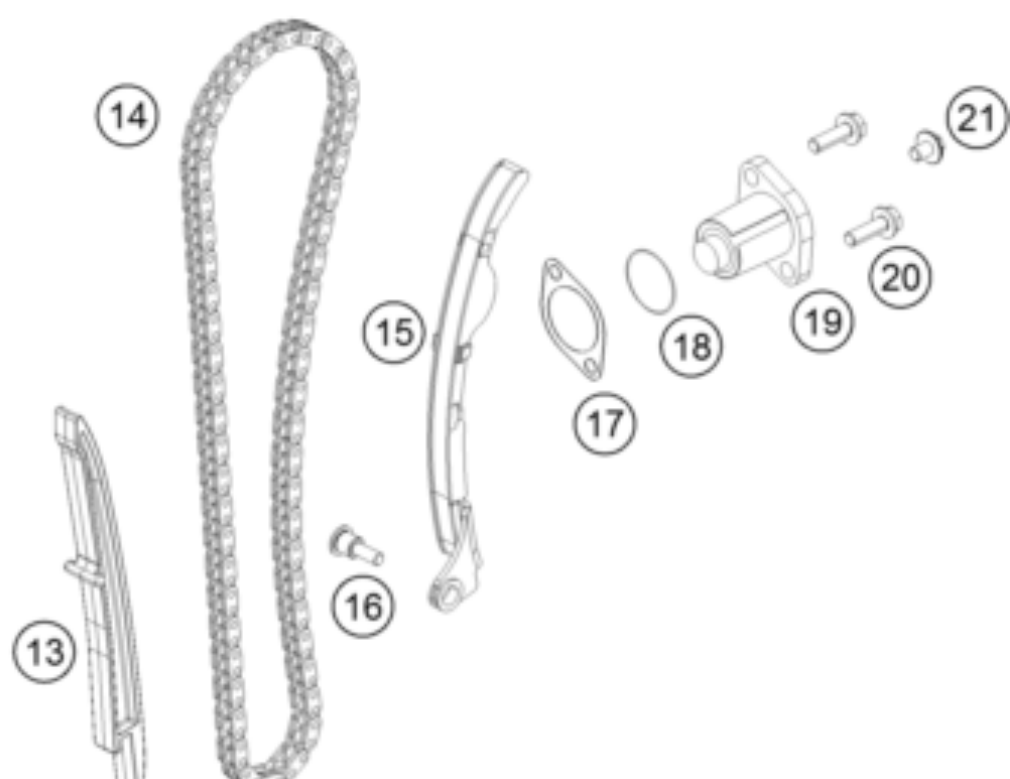

250 DUKE, silver - B.D. 2022 <2022><EU><F4203V2>  
TIMING DRIVE  
51995

---

Pos	Part Number	Description	Additional Text	Quantity
1	93736009133	Camshaft inlet valve, complete		1.00
2	93736010133	Camshaft exhaust valve, comple		1.00
11	90236018000	CHAIN GUIDE TOP		1.00
12	J025060401	HH COLLAR SCREW M6X40		2.00
13	90236001000	TIMING CHAIN GUIDE		1.00
14	90236013000	TIMING CHAIN		1.00
15	90236002000	TENSIONER RAIL CPL.		1.00
16	90236002004	SCREW TENSIONER RAIL		1.00
17	90136003003	GASKET CHAIN ADJUSTER		1.00
18	J770010015	O-RING 10,15X1,5		1.00
19	90236003044	CHAIN ADJUSTER		1.00
20	J025060201	HH COLLAR SCREW M6X20		2.00
21	90136003002	SPECIAL SCREW 6X6		1.00