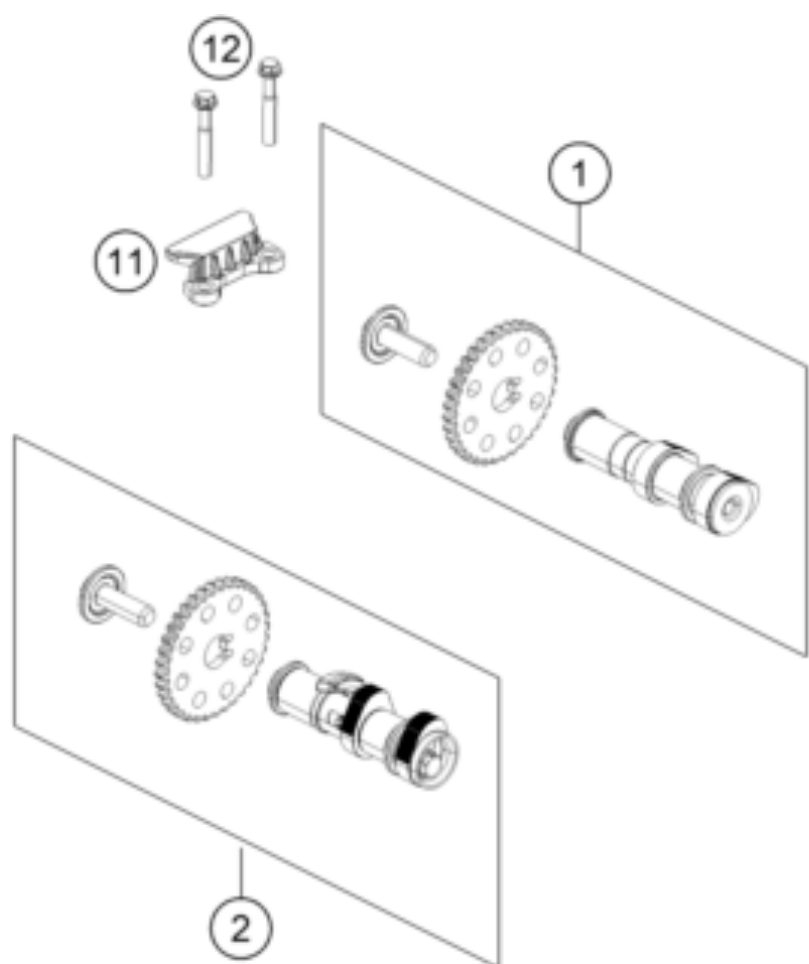

250 DUKE, silver - B.D. 2022 <2022><EU><F4203V2>  
TIMING DRIVE  
51995

---

Pos	Part Number	Description	Additional Text	Quantity
1	93736009133	Camshaft inlet valve, complete		1.00
2	93736010133	Camshaft exhaust valve, comple		1.00
11	90236018000	CHAIN GUIDE TOP		1.00
12	J025060401	HH COLLAR SCREW M6X40		2.00
13	90236001000	TIMING CHAIN GUIDE		1.00
14	90236013000	TIMING CHAIN		1.00
15	90236002000	TENSIONER RAIL CPL.		1.00
16	90236002004	SCREW TENSIONER RAIL		1.00
17	90136003003	GASKET CHAIN ADJUSTER		1.00
18	J770010015	O-RING 10,15X1,5		1.00
19	90236003044	CHAIN ADJUSTER		1.00
20	J025060201	HH COLLAR SCREW M6X20		2.00
21	90136003002	SPECIAL SCREW 6X6		1.00