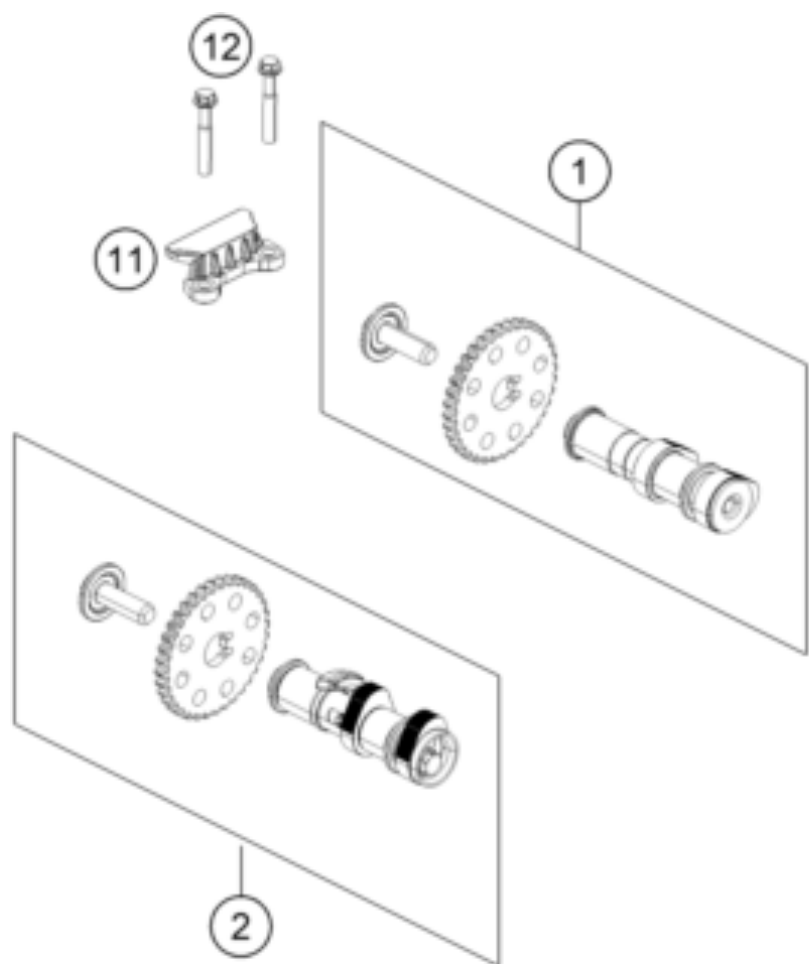

250 ADVENTURE, black - CKD 2021 <2021><CO><F5241U6>  
TIMING DRIVE  
51995

---

Pos	Part Number	Description	Additional Text	Quantity
1	93736009133	Camshaft inlet valve, complete		1.00
2	93736010133	Camshaft exhaust valve, comple		1.00
11	90236018000	CHAIN GUIDE TOP		1.00
12	J025060401	HH COLLAR SCREW M6X40		2.00
13	90236001000	TIMING CHAIN GUIDE		1.00
14	90236013000	TIMING CHAIN		1.00
15	90236002000	TENSIONER RAIL CPL.		1.00
16	90236002004	SCREW TENSIONER RAIL		1.00
17	90136003003	GASKET CHAIN ADJUSTER		1.00
18	J770010015	O-RING 10,15X1,5		1.00
19	90236003044	CHAIN ADJUSTER		1.00
20	J025060201	HH COLLAR SCREW M6X20		2.00
21	90136003002	SPECIAL SCREW 6X6		1.00