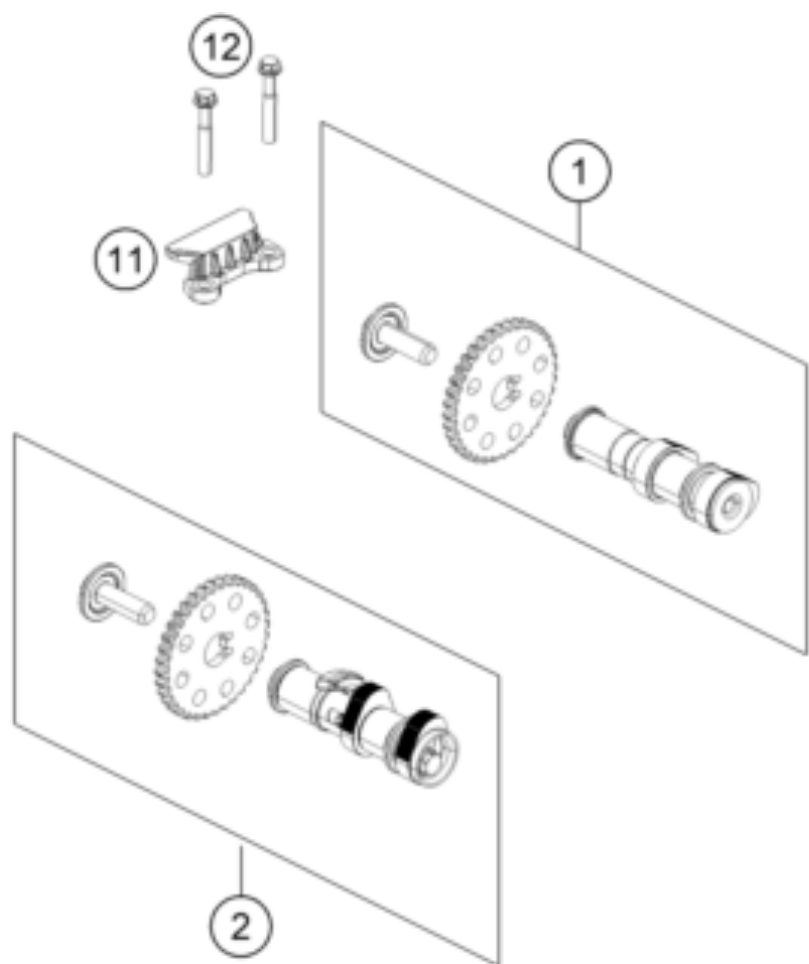

250 Duke, white w/o ABS-B.D. 2020 <2020><EU><F4203T4L>
TIMING DRIVE
51995

Pos	Part Number	Description	Additional Text	Quantity
1	93736009133	Camshaft inlet valve, complete		1.00
2	93736010133	Camshaft exhaust valve, comple		1.00
11	90236018000	CHAIN GUIDE TOP		1.00
12	J025060401	HH COLLAR SCREW M6X40		2.00
13	90236001000	TIMING CHAIN GUIDE		1.00
14	90236013000	TIMING CHAIN		1.00
15	90236002000	TENSIONER RAIL CPL.		1.00
16	90236002004	SCREW TENSIONER RAIL		1.00
17	90136003003	GASKET CHAIN ADJUSTER		1.00
18	J770010015	O-RING 10,15X1,5		1.00
19	90236003044	CHAIN ADJUSTER		1.00
20	J025060201	HH COLLAR SCREW M6X20		2.00
21	90136003002	SPECIAL SCREW 6X6		1.00