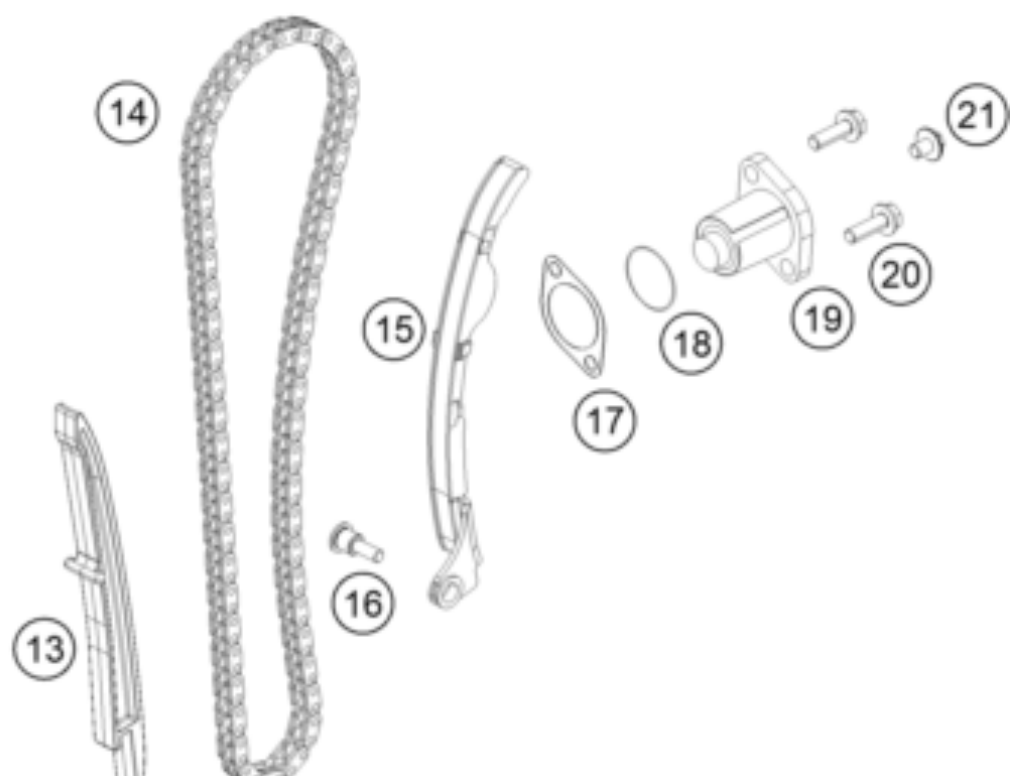

250 DUKE, silver w/o ABS-B.D. 2021 <2021><EU><F4203U4L>  
TIMING DRIVE  
51995

---

Pos	Part Number	Description	Additional Text	Quantity
1	93736009133	Camshaft inlet valve, complete		1.00
2	93736010133	Camshaft exhaust valve, comple		1.00
11	90236018000	CHAIN GUIDE TOP		1.00
12	J025060401	HH COLLAR SCREW M6X40		2.00
13	90236001000	TIMING CHAIN GUIDE		1.00
14	90236013000	TIMING CHAIN		1.00
15	90236002000	TENSIONER RAIL CPL.		1.00
16	90236002004	SCREW TENSIONER RAIL		1.00
17	90136003003	GASKET CHAIN ADJUSTER		1.00
18	J770010015	O-RING 10,15X1,5		1.00
19	90236003044	CHAIN ADJUSTER		1.00
20	J025060201	HH COLLAR SCREW M6X20		2.00
21	90136003002	SPECIAL SCREW 6X6		1.00