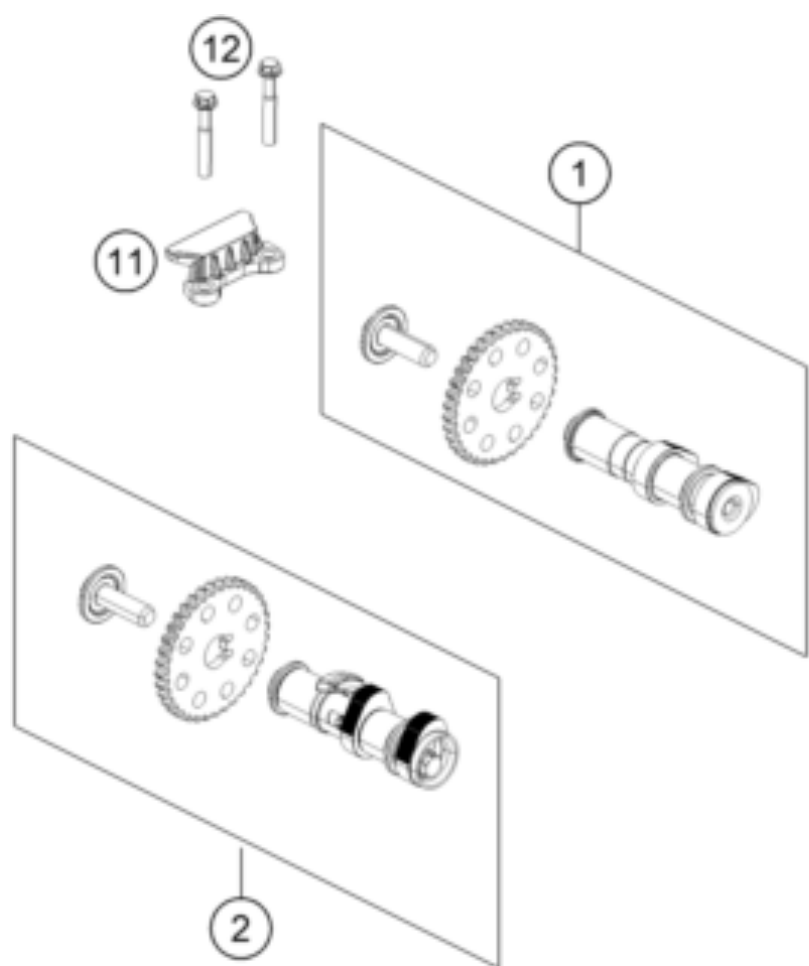

250 DUKE, silver w/o ABS-B.D. 2021 <2021><EU><F4203U4L>  
TIMING DRIVE  
51995

---

Pos	Part Number	Description	Additional Text	Quantity
1	93736009133	Camshaft inlet valve, complete		1.00
2	93736010133	Camshaft exhaust valve, comple		1.00
11	90236018000	CHAIN GUIDE TOP		1.00
12	J025060401	HH COLLAR SCREW M6X40		2.00
13	90236001000	TIMING CHAIN GUIDE		1.00
14	90236013000	TIMING CHAIN		1.00
15	90236002000	TENSIONER RAIL CPL.		1.00
16	90236002004	SCREW TENSIONER RAIL		1.00
17	90136003003	GASKET CHAIN ADJUSTER		1.00
18	J770010015	O-RING 10,15X1,5		1.00
19	90236003044	CHAIN ADJUSTER		1.00
20	J025060201	HH COLLAR SCREW M6X20		2.00
21	90136003002	SPECIAL SCREW 6X6		1.00