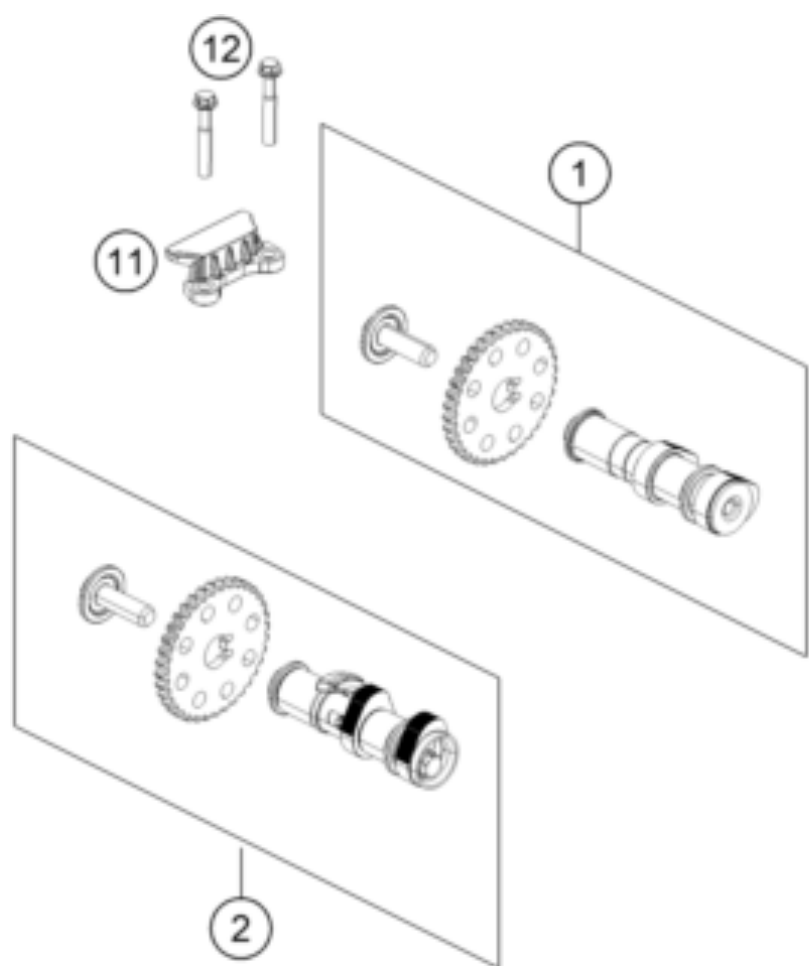

250 DUKE, silver CKD 2021 <2021><MY><F4289U2>
TIMING DRIVE
51995

Pos	Part Number	Description	Additional Text	Quantity
1	93736009133	Camshaft inlet valve, complete		1.00
2	93736010133	Camshaft exhaust valve, comple		1.00
11	90236018000	CHAIN GUIDE TOP		1.00
12	J025060401	HH COLLAR SCREW M6X40		2.00
13	90236001000	TIMING CHAIN GUIDE		1.00
14	90236013000	TIMING CHAIN		1.00
15	90236002000	TENSIONER RAIL CPL.		1.00
16	90236002004	SCREW TENSIONER RAIL		1.00
17	90136003003	GASKET CHAIN ADJUSTER		1.00
18	J770010015	O-RING 10,15X1,5		1.00
19	90236003044	CHAIN ADJUSTER		1.00
20	J025060201	HH COLLAR SCREW M6X20		2.00
21	90136003002	SPECIAL SCREW 6X6		1.00