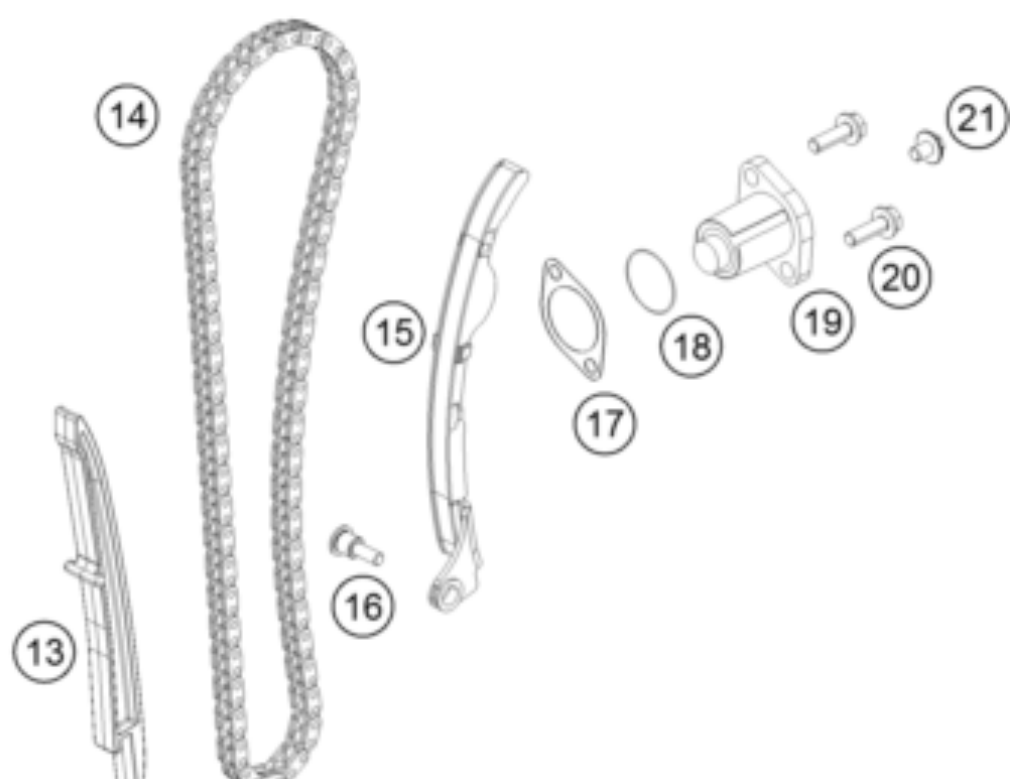

250 DUKE, silver CKD 2021 <2021><MY><F4289U2>
TIMING DRIVE
51995

Pos	Part Number	Description	Additional Text	Quantity
1	93736009133	Camshaft inlet valve, complete		1.00
2	93736010133	Camshaft exhaust valve, comple		1.00
11	90236018000	CHAIN GUIDE TOP		1.00
12	J025060401	HH COLLAR SCREW M6X40		2.00
13	90236001000	TIMING CHAIN GUIDE		1.00
14	90236013000	TIMING CHAIN		1.00
15	90236002000	TENSIONER RAIL CPL.		1.00
16	90236002004	SCREW TENSIONER RAIL		1.00
17	90136003003	GASKET CHAIN ADJUSTER		1.00
18	J770010015	O-RING 10,15X1,5		1.00
19	90236003044	CHAIN ADJUSTER		1.00
20	J025060201	HH COLLAR SCREW M6X20		2.00
21	90136003002	SPECIAL SCREW 6X6		1.00