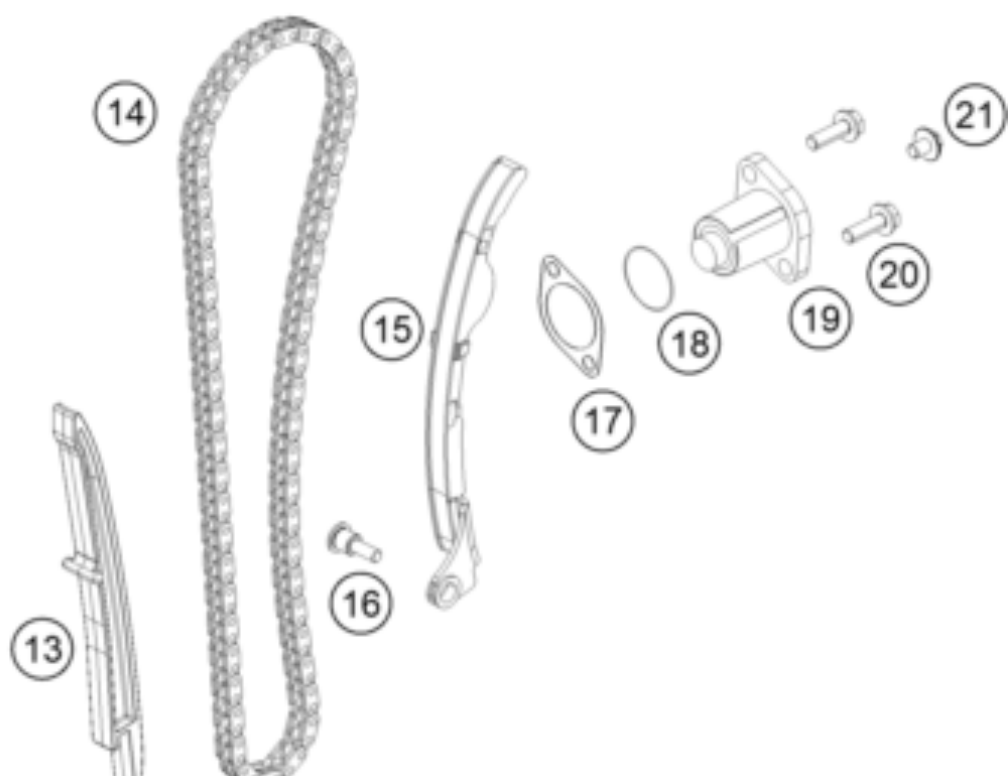

250 DUKE, silver - B.D. 2021 <2021><EU><F4203U2>
TIMING DRIVE
51995

Pos	Part Number	Description	Additional Text	Quantity
1	93736009133	Camshaft inlet valve, complete		1.00
2	93736010133	Camshaft exhaust valve, comple		1.00
11	90236018000	CHAIN GUIDE TOP		1.00
12	J025060401	HH COLLAR SCREW M6X40		2.00
13	90236001000	TIMING CHAIN GUIDE		1.00
14	90236013000	TIMING CHAIN		1.00
15	90236002000	TENSIONER RAIL CPL.		1.00
16	90236002004	SCREW TENSIONER RAIL		1.00
17	90136003003	GASKET CHAIN ADJUSTER		1.00
18	J770010015	O-RING 10,15X1,5		1.00
19	90236003044	CHAIN ADJUSTER		1.00
20	J025060201	HH COLLAR SCREW M6X20		2.00
21	90136003002	SPECIAL SCREW 6X6		1.00