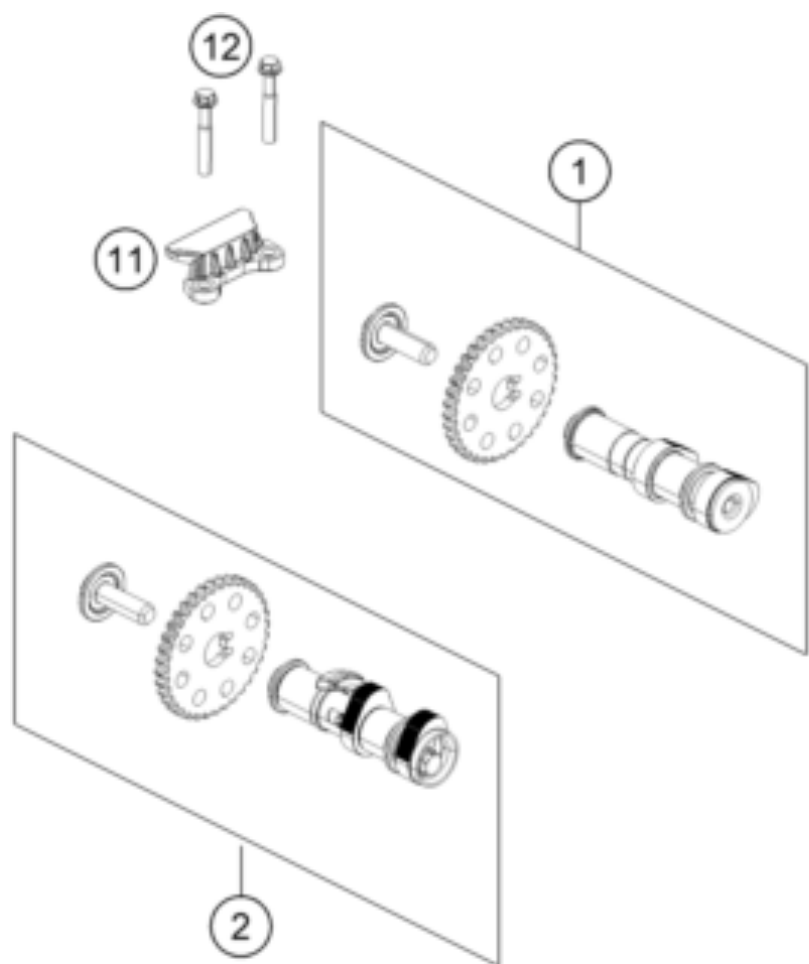

250 DUKE, silver - B.D. 2021 <2021><EU><F4203U2>
TIMING DRIVE
51995

Pos	Part Number	Description	Additional Text	Quantity
1	93736009133	Camshaft inlet valve, complete		1.00
2	93736010133	Camshaft exhaust valve, comple		1.00
11	90236018000	CHAIN GUIDE TOP		1.00
12	J025060401	HH COLLAR SCREW M6X40		2.00
13	90236001000	TIMING CHAIN GUIDE		1.00
14	90236013000	TIMING CHAIN		1.00
15	90236002000	TENSIONER RAIL CPL.		1.00
16	90236002004	SCREW TENSIONER RAIL		1.00
17	90136003003	GASKET CHAIN ADJUSTER		1.00
18	J770010015	O-RING 10,15X1,5		1.00
19	90236003044	CHAIN ADJUSTER		1.00
20	J025060201	HH COLLAR SCREW M6X20		2.00
21	90136003002	SPECIAL SCREW 6X6		1.00