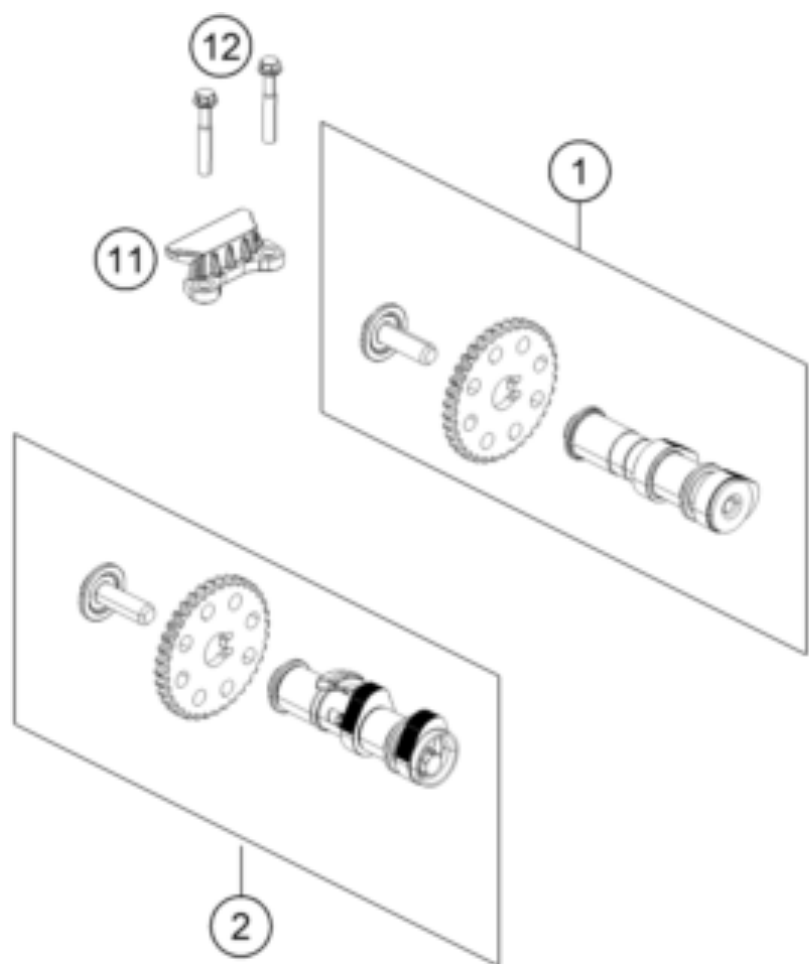

250 Duke, white CKD 2020 <2020><MY><F4289T2>
TIMING DRIVE
51995

Pos	Part Number	Description	Additional Text	Quantity
1	93736009133	Camshaft inlet valve, complete		1.00
2	93736010133	Camshaft exhaust valve, comple		1.00
11	90236018000	CHAIN GUIDE TOP		1.00
12	J025060401	HH COLLAR SCREW M6X40		2.00
13	90236001000	TIMING CHAIN GUIDE		1.00
14	90236013000	TIMING CHAIN		1.00
15	90236002000	TENSIONER RAIL CPL.		1.00
16	90236002004	SCREW TENSIONER RAIL		1.00
17	90136003003	GASKET CHAIN ADJUSTER		1.00
18	J770010015	O-RING 10,15X1,5		1.00
19	90236003044	CHAIN ADJUSTER		1.00
20	J025060201	HH COLLAR SCREW M6X20		2.00
21	90136003002	SPECIAL SCREW 6X6		1.00