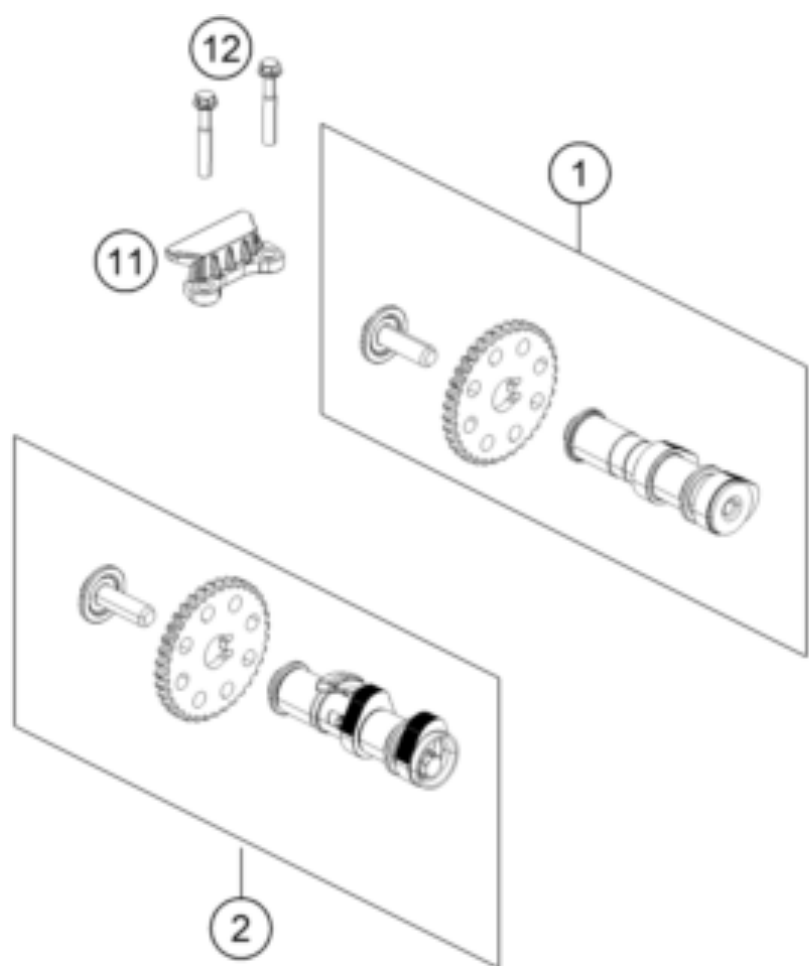

250 Duke, orange w/o ABS-IKD 2020 <2020><AR><F4242T1>
TIMING DRIVE
51995

Pos	Part Number	Description	Additional Text	Quantity
1	93736009133	Camshaft inlet valve, complete		1.00
2	93736010133	Camshaft exhaust valve, comple		1.00
11	90236018000	CHAIN GUIDE TOP		1.00
12	J025060401	HH COLLAR SCREW M6X40		2.00
13	90236001000	TIMING CHAIN GUIDE		1.00
14	90236013000	TIMING CHAIN		1.00
15	90236002000	TENSIONER RAIL CPL.		1.00
16	90236002004	SCREW TENSIONER RAIL		1.00
17	90136003003	GASKET CHAIN ADJUSTER		1.00
18	J770010015	O-RING 10,15X1,5		1.00
19	90236003044	CHAIN ADJUSTER		1.00
20	J025060201	HH COLLAR SCREW M6X20		2.00
21	90136003002	SPECIAL SCREW 6X6		1.00